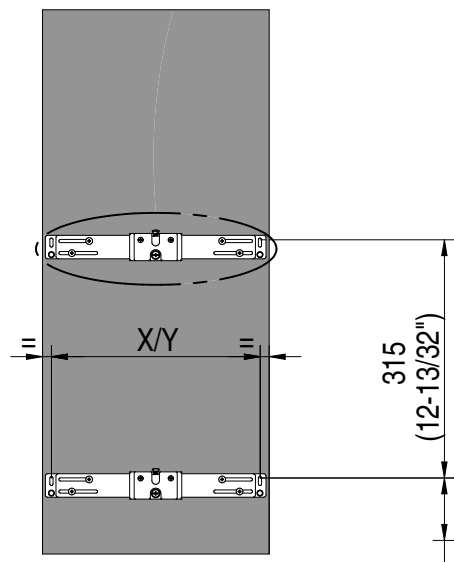

041-VSQPAM12135CR

041-VSQPAM15228CR

**Maximum load:**  
 Portata massima:  
 Charge maxi:  
 Maximale belastbarkeit:  
 Carga maxima:

**30 Kg**

041-VSQPAM18228CR

041-VSQPAM21235CR

30 min.	1		

**BEFORE STARTING, REFER TO THE ASSEMBLING ADVICE IN ANNEX**

A x 1	B x 1			<b>a</b>	E x 2	
C x 1	D x 1	H x 1		<b>b</b>	F x 1	G x 2

**a****b**

III

**a****1**

Part No.	X	Y
041-VSQPAM12135CR	10-7/8"	13-7/8"
041-VSQPAM15228CR	13-7/8"	16-7/8"
041-VSQPAM18228CR	16-7/8"	19-7/8"
041-VSQPAM21235CR	19-27/32"	22-27/32"