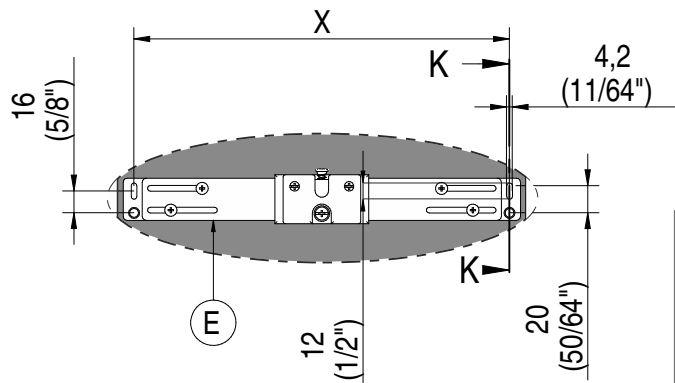

041-VSQPAM12135CR

041-VSQPAM15228CR

**Maximum load:**  
 Portata massima:  
 Charge maxi:  
 Maximale belastbarkeit:  
 Carga maxima:

**30 Kg**

041-VSQPAM18228CR

041-VSQPAM21235CR

30 min.	1		

**BEFORE STARTING, REFER TO THE ASSEMBLING ADVICE IN ANNEX**

A x 1	B x 1			<b>a</b>	E x 2	
C x 1	D x 1	H x 1		<b>b</b>	F x 1	G x 2

**a****b**

III

**a****1**

Part No.	X	Y
041-VSQPAM12135CR	10-7/8"	13-7/8"
041-VSQPAM15228CR	13-7/8"	16-7/8"
041-VSQPAM18228CR	16-7/8"	19-7/8"
041-VSQPAM21235CR	19-27/32"	22-27/32"