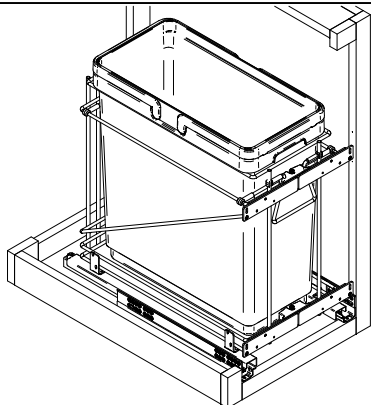

041-VSQPAM12135CR

041-VSQPAM15228CR

**Maximum load:**  
 Portata massima:  
 Charge maxi:  
 Maximale belastbarkeit:  
 Carga maxima:

**30 Kg**

041-VSQPAM18228CR

041-VSQPAM21235CR

30 min.	1		

**BEFORE STARTING, REFER TO THE ASSEMBLING ADVICE IN ANNEX**

A x 1	B x 1			<b>a</b>	E x 2	
C x 1	D x 1	H x 1		<b>b</b>	F x 1	G x 2

**a****b**

III

**a****1**

Part No.	X	Y
041-VSQPAM12135CR	10-7/8"	13-7/8"
041-VSQPAM15228CR	13-7/8"	16-7/8"
041-VSQPAM18228CR	16-7/8"	19-7/8"
041-VSQPAM21235CR	19-27/32"	22-27/32"