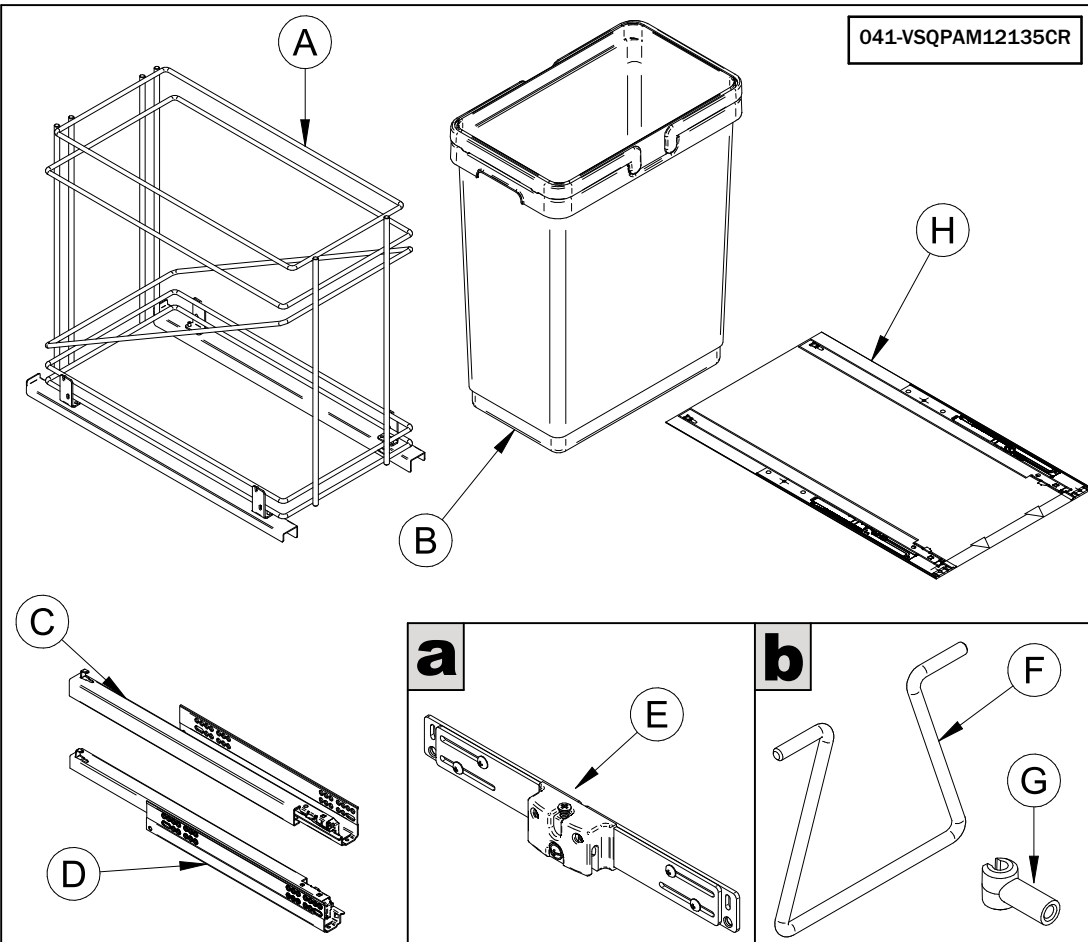

041-VSQPAM12135CR

041-VSQPAM15228CR

**Maximum load:**  
 Portata massima:  
 Charge maxi:  
 Maximale belastbarkeit:  
 Carga maxima:

**30 Kg**

041-VSQPAM18228CR

041-VSQPAM21235CR

30 min.	1		

**BEFORE STARTING, REFER TO THE ASSEMBLING ADVICE IN ANNEX**

A x 1	B x 1			<b>a</b>	E x 2	
C x 1	D x 1	H x 1		<b>b</b>	F x 1	G x 2

**a****b**

III

**a****1**

Part No.	X	Y
041-VSQPAM12135CR	10-7/8"	13-7/8"
041-VSQPAM15228CR	13-7/8"	16-7/8"
041-VSQPAM18228CR	16-7/8"	19-7/8"
041-VSQPAM21235CR	19-27/32"	22-27/32"