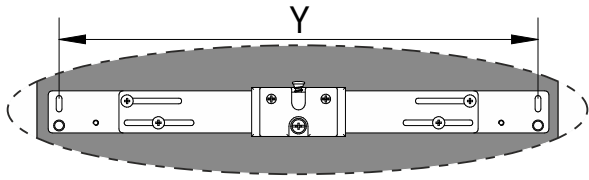

041-VSQPAM12135CR

041-VSQPAM15228CR

**Maximum load:**  
 Portata massima:  
 Charge maxi:  
 Maximale belastbarkeit:  
 Carga maxima:

**30 Kg**

041-VSQPAM18228CR

041-VSQPAM21235CR

30 min.	1		

**BEFORE STARTING, REFER TO THE ASSEMBLING ADVICE IN ANNEX**

A x 1	B x 1			<b>a</b>	E x 2	
C x 1	D x 1	H x 1		<b>b</b>	F x 1	G x 2

**a****b**

III

**a****1**

Part No.	X	Y
041-VSQPAM12135CR	10-7/8"	13-7/8"
041-VSQPAM15228CR	13-7/8"	16-7/8"
041-VSQPAM18228CR	16-7/8"	19-7/8"
041-VSQPAM21235CR	19-27/32"	22-27/32"