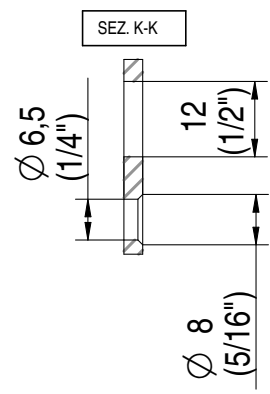

041-VSQPAM12135CR

041-VSQPAM15228CR

**Maximum load:**  
 Portata massima:  
 Charge maxi:  
 Maximale belastbarkeit:  
 Carga maxima:

**30 Kg**

041-VSQPAM18228CR

041-VSQPAM21235CR

30 min.	1		

**BEFORE STARTING, REFER TO THE ASSEMBLING ADVICE IN ANNEX**

A x 1	B x 1			<b>a</b>	E x 2	
C x 1	D x 1	H x 1		<b>b</b>	F x 1	G x 2

**a****b**

III

**a****1**

Part No.	X	Y
041-VSQPAM12135CR	10-7/8"	13-7/8"
041-VSQPAM15228CR	13-7/8"	16-7/8"
041-VSQPAM18228CR	16-7/8"	19-7/8"
041-VSQPAM21235CR	19-27/32"	22-27/32"