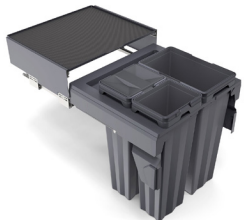

M-Series Max Bin for 24" (600mm) Cabinets

Dimensions (W x H x D)	Capacity	Part#
562 - 580 x 540 x 520mm (22 1/8 - 22 27/32 x 21 1/4 x 20 1/2")	63L (2 x 15L + 1x 33L)	04-MAX600-63S-AG
562 - 580 x 540 x 520mm (22 1/8 - 22 27/32 x 21 1/4 x 20 1/2")	66L (2x 33L)	04-MAX600-66S-AG
562 - 580 x 620 x 520mm (22 1/8 - 22 27/32 x 24 3/4 x 20 1/2")	69L (2 x 16L + 1x 37L)	04-MAX600-69S-AG
562 - 580 x 460 x 520mm (22 1/8 - 22 27/32 x 18 1/8 x 20 1/2")	74L (2 X 13L + 2 X 24L)	04-MAX600-74S-AG
562 - 580 x 540 x 520mm (22 1/8 - 22 27/32 x 21 1/4 x 20 1/2")	84L (2 X 15L + 2 X 27L)	04-MAX600-84S-AG
562 - 580 x 620 x 520mm (22 1/8 - 22 27/32 x 24 3/4 x 20 1/2")	94L (2 X 16L + 2 X 31L)	04-MAX600-94S-AG