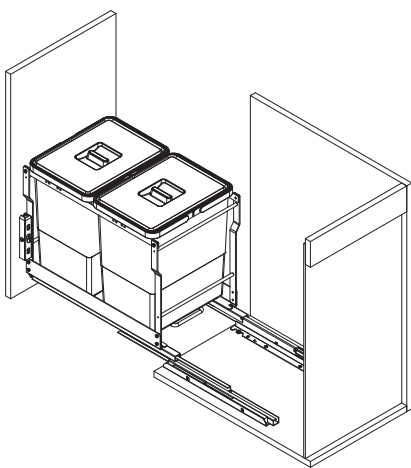

MARATHON

M-Series SpaceBin

What's in the Box?

Bottom Dimensions

Door Dimensions

Reference Table

Model	Cabinet Bottom (X)	Cabinet Door (Y)
041-SBM12-xx-AG	126	217
041-SBM15-xx-AG	203	295
041-SBM18-xx-AG	272	364
041-SBM21-xx-AG	358	450
041-SBM24-xx-AG	422	514

Installation

Final Installation (without top bracket)

6.1 041-SBM12-26-AG & 041-SBM12-30-AG

6.1 041-SBM15-36-AG, 041-SBM15-48-AG and 041-SBM15-58-AG

6.1 041-SBM18-70-AG

6.1 041-SBM21-52-AG

Final Installation (with top bracket)