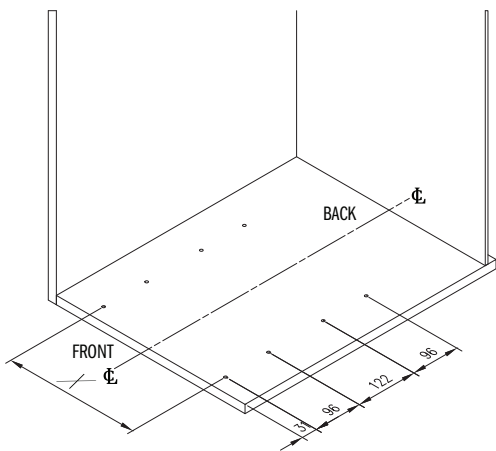

MARATHON

M-Series SpaceBin

What's in the Box?

Bottom Dimensions

Door Dimensions

Reference Table

Model	Cabinet Bottom (X)	Cabinet Door (Y)
041-SBM12-xx-AG	126	217
041-SBM15-xx-AG	203	295
041-SBM18-xx-AG	272	364
041-SBM21-xx-AG	358	450
041-SBM24-xx-AG	422	514

Installation

Final Installation (without top bracket)

6.1 041-SBM12-26-AG & 041-SBM12-30-AG

6.1 041-SBM15-36-AG, 041-SBM15-48-AG and 041-SBM15-58-AG

6.1 041-SBM18-70-AG

6.1 041-SBM21-52-AG

Final Installation (with top bracket)