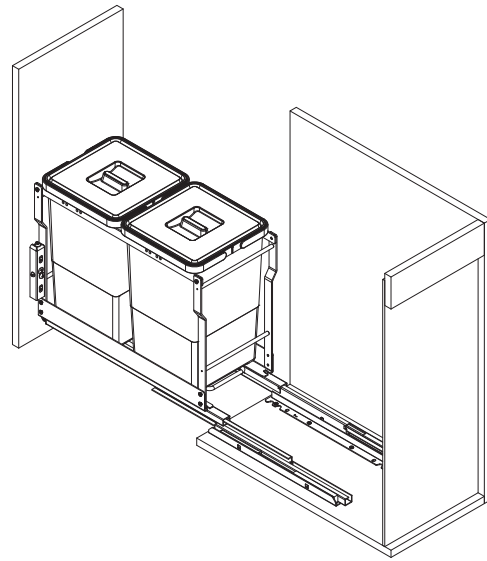

Final Installation (without top bracket)

6.1 041-SBM18-70-AG

6.1 041-SBM21-52-AG