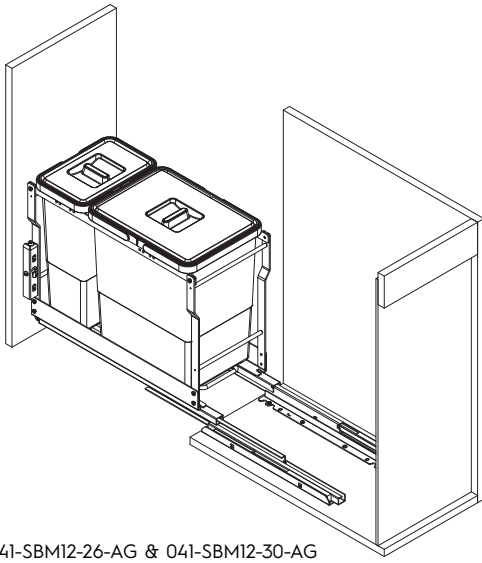

Final Installation (without top bracket)

6.1 041-SBM12-26-AG & 041-SBM12-30-AG