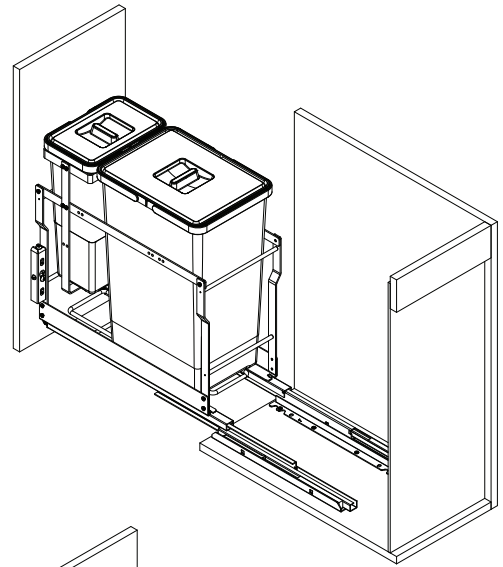

MARATHON

M-Series SpaceBin

What's in the Box?

Bottom Dimensions

Door Dimensions

Reference Table

Model	Cabinet Bottom (X)	Cabinet Door (Y)
041-SBM12-xx-AG	126	217
041-SBM15-xx-AG	203	295
041-SBM18-xx-AG	272	364
041-SBM21-xx-AG	358	450
041-SBM24-xx-AG	422	514

Installation

Final Installation (without top bracket)

6.1 041-SBM12-26-AG & 041-SBM12-30-AG

6.1 041-SBM15-36-AG, 041-SBM15-48-AG and 041-SBM15-58-AG

6.1 041-SBM18-70-AG

6.1 041-SBM21-52-AG

Final Installation (with top bracket)