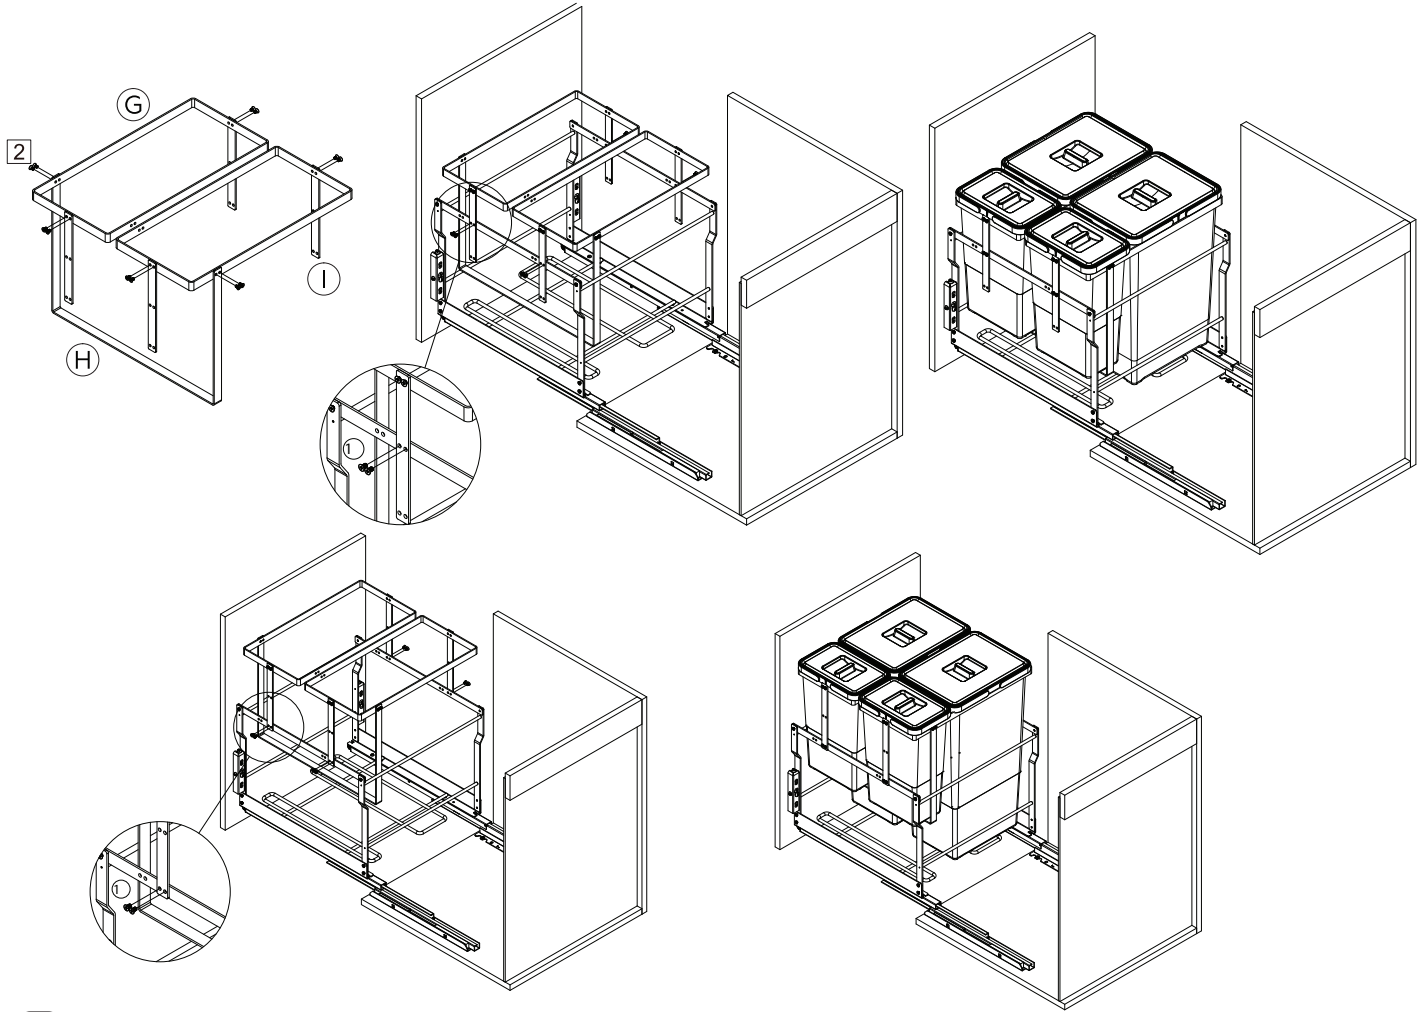

MARATHON

M-Series SpaceBin

What's in the Box?

Bottom Dimensions

Door Dimensions

Reference Table

Model	Cabinet Bottom (X)	Cabinet Door (Y)
041-SBM12-xx-AG	126	217
041-SBM15-xx-AG	203	295
041-SBM18-xx-AG	272	364
041-SBM21-xx-AG	358	450
041-SBM24-xx-AG	422	514

Installation

Final Installation (without top bracket)

6.1 041-SBM12-26-AG & 041-SBM12-30-AG

6.1 041-SBM15-36-AG, 041-SBM15-48-AG and 041-SBM15-58-AG

6.1 041-SBM18-70-AG

6.1 041-SBM21-52-AG

Final Installation (with top bracket)

6.2 041-SBM12-32-AG and 041-SBM12-37-AG

6.2 041-SBM18-48-AG

Final Installation (with top bracket) continued

6.2 041-SBM21-64-AG and 041-SBM21-74-AG

6.2 041-SBM24-86-AG

6.2 041-SBM24-86-AG (continued)

Door Bracket Adjustment