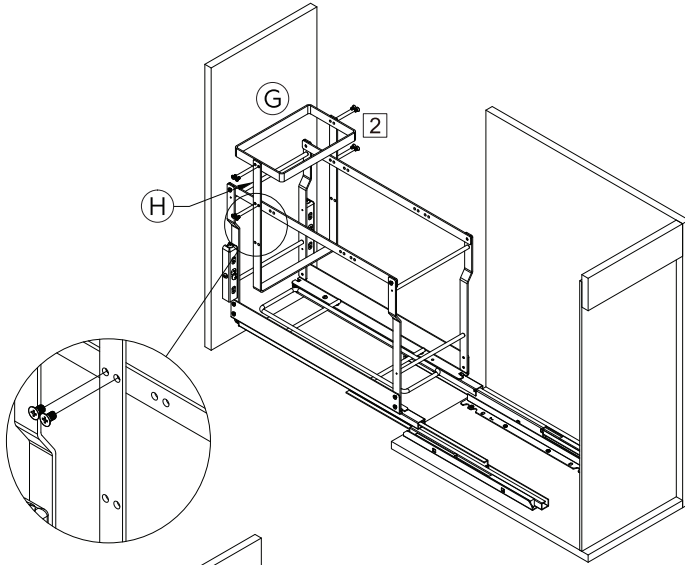

MARATHON

M-Series SpaceBin

What's in the Box?

Bottom Dimensions

Door Dimensions

Reference Table

Model	Cabinet Bottom (X)	Cabinet Door (Y)
041-SBM12-xx-AG	126	217
041-SBM15-xx-AG	203	295
041-SBM18-xx-AG	272	364
041-SBM21-xx-AG	358	450
041-SBM24-xx-AG	422	514

Installation

Final Installation (without top bracket)

6.1 041-SBM12-26-AG & 041-SBM12-30-AG

6.1 041-SBM15-36-AG, 041-SBM15-48-AG and 041-SBM15-58-AG

6.1 041-SBM18-70-AG

6.1 041-SBM21-52-AG

Final Installation (with top bracket)