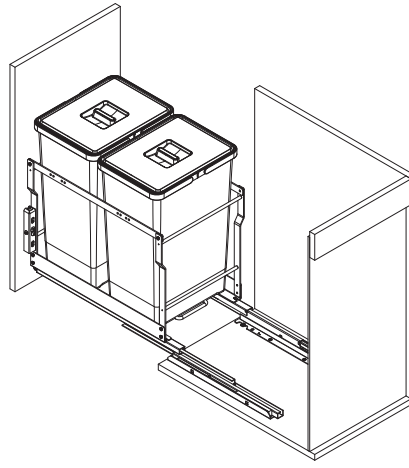

MARATHON

M-Series SpaceBin

What's in the Box?

Bottom Dimensions

Door Dimensions

Reference Table

Model	Cabinet Bottom (X)	Cabinet Door (Y)
041-SBM12-xx-AG	126	217
041-SBM15-xx-AG	203	295
041-SBM18-xx-AG	272	364
041-SBM21-xx-AG	358	450
041-SBM24-xx-AG	422	514

Installation

Final Installation (without top bracket)

6.1 041-SBM12-26-AG & 041-SBM12-30-AG

6.1 041-SBM15-36-AG, 041-SBM15-48-AG and 041-SBM15-58-AG

6.1 041-SBM18-70-AG

6.1 041-SBM21-52-AG

Final Installation (with top bracket)