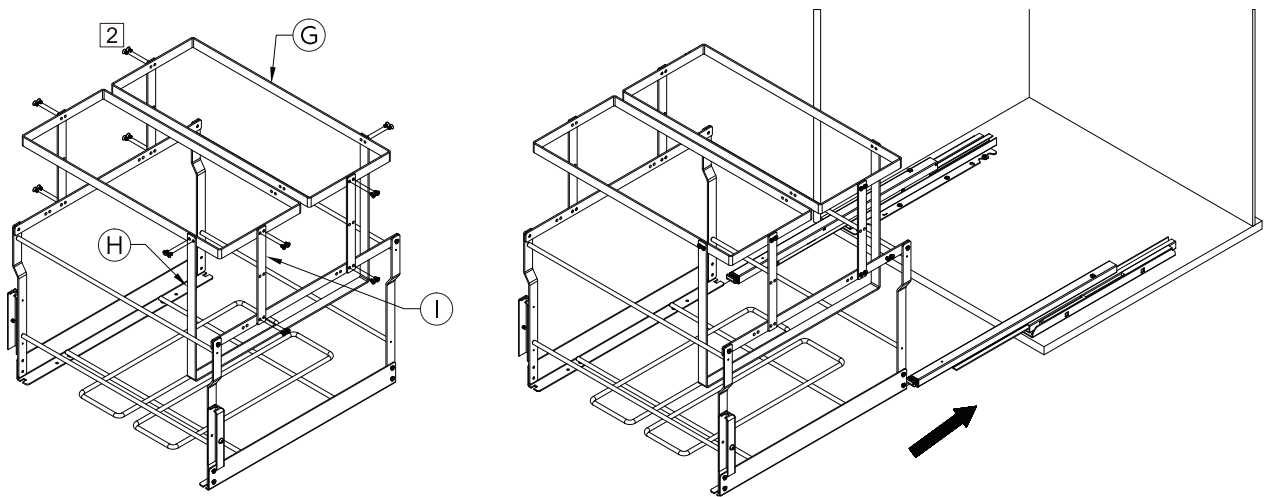

MARATHON

M-Series SpaceBin

What's in the Box?

Bottom Dimensions

Door Dimensions

Reference Table

Model	Cabinet Bottom (X)	Cabinet Door (Y)
041-SBM12-xx-AG	126	217
041-SBM15-xx-AG	203	295
041-SBM18-xx-AG	272	364
041-SBM21-xx-AG	358	450
041-SBM24-xx-AG	422	514

6.2 041-SBM12-32-AG and 041-SBM12-37-AG

6.2 041-SBM18-48-AG

Final Installation (with top bracket) continued

6.2 041-SBM21-64-AG and 041-SBM21-74-AG

6.2 041-SBM24-86-AG

6.2 041-SBM24-86-AG (continued)

Door Bracket Adjustment