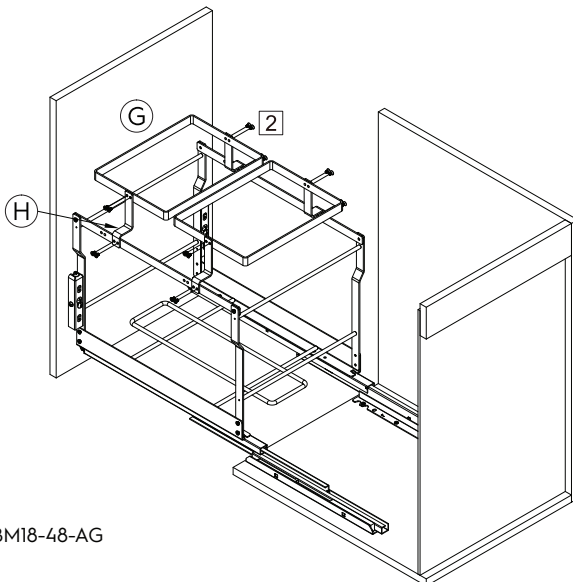

6.2 041-SBM18-48-AG