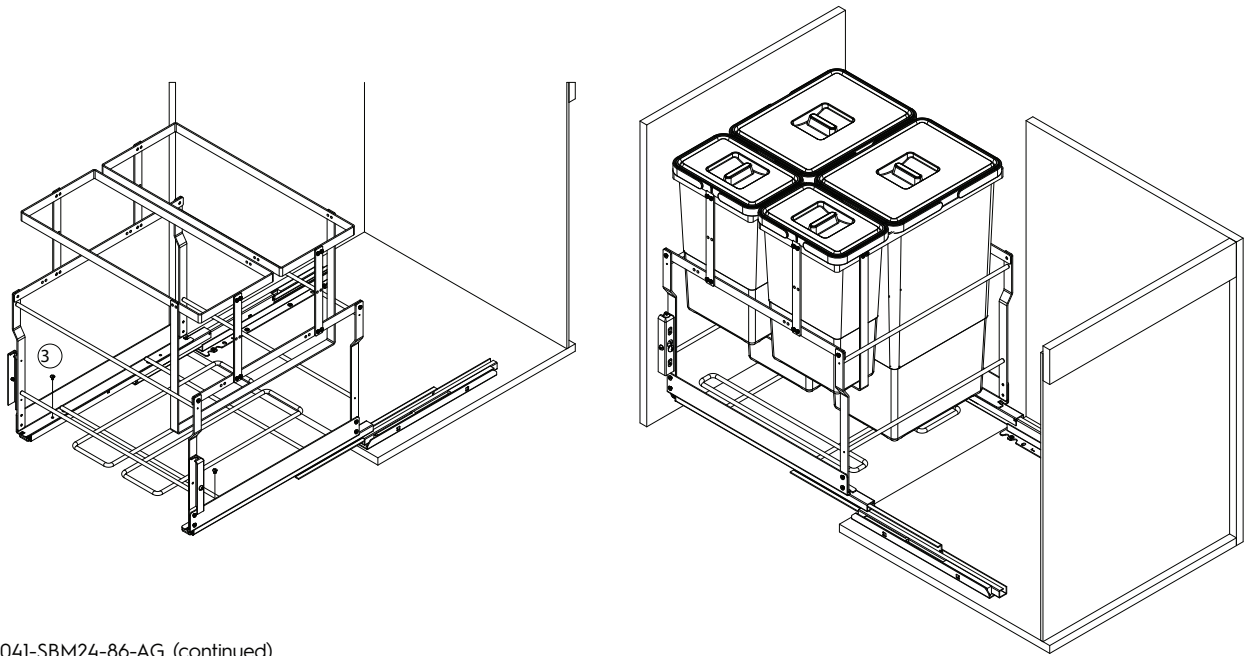

MARATHON

M-Series SpaceBin

What's in the Box?

Bottom Dimensions

Door Dimensions

Reference Table

Model	Cabinet Bottom (X)	Cabinet Door (Y)
041-SBM12-xx-AG	126	217
041-SBM15-xx-AG	203	295
041-SBM18-xx-AG	272	364
041-SBM21-xx-AG	358	450
041-SBM24-xx-AG	422	514

6.2 041-SBM12-32-AG and 041-SBM12-37-AG

6.2 041-SBM18-48-AG

Final Installation (with top bracket) continued

6.2 041-SBM21-64-AG and 041-SBM21-74-AG

6.2 041-SBM24-86-AG

6.2 041-SBM24-86-AG (continued)

Door Bracket Adjustment