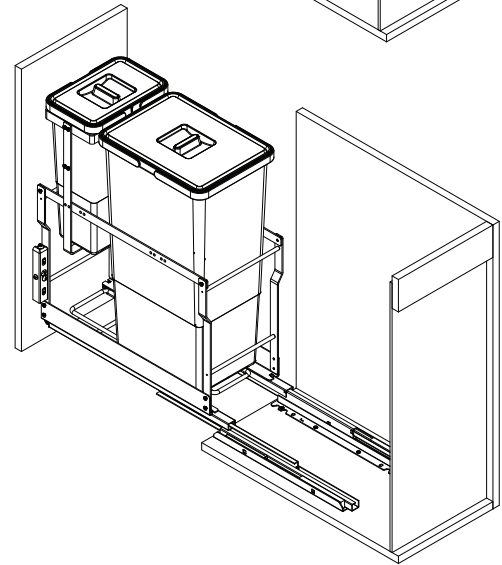

MARATHON

M-Series SpaceBin

What's in the Box?

Bottom Dimensions

Door Dimensions

Reference Table

Model	Cabinet Bottom (X)	Cabinet Door (Y)
041-SBM12-xx-AG	126	217
041-SBM15-xx-AG	203	295
041-SBM18-xx-AG	272	364
041-SBM21-xx-AG	358	450
041-SBM24-xx-AG	422	514

Installation

Final Installation (without top bracket)

6.1 041-SBM12-26-AG & 041-SBM12-30-AG

6.1 041-SBM15-36-AG, 041-SBM15-48-AG and 041-SBM15-58-AG

6.1 041-SBM18-70-AG

6.1 041-SBM21-52-AG

Final Installation (with top bracket)