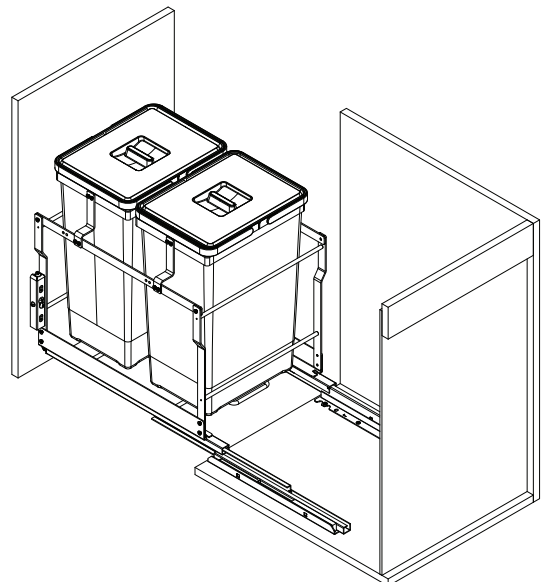

6.2 041-SBM18-48-AG