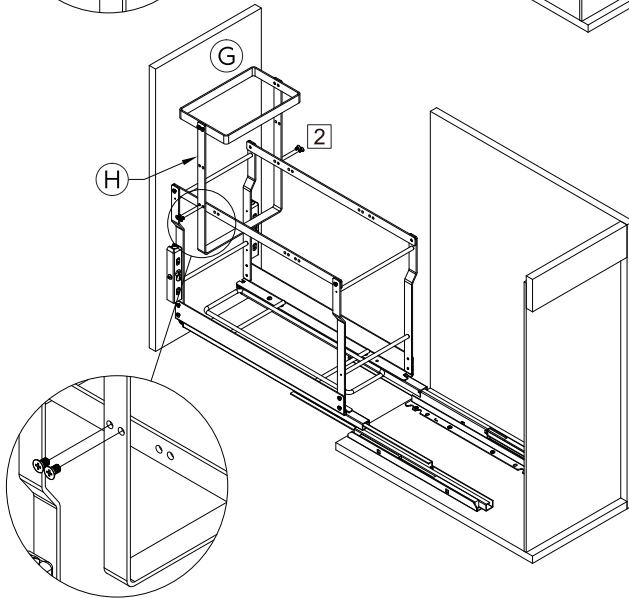

MARATHON

M-Series SpaceBin

What's in the Box?

Bottom Dimensions

Door Dimensions

Reference Table

Model	Cabinet Bottom (X)	Cabinet Door (Y)
041-SBM12-xx-AG	126	217
041-SBM15-xx-AG	203	295
041-SBM18-xx-AG	272	364
041-SBM21-xx-AG	358	450
041-SBM24-xx-AG	422	514

Installation

Final Installation (without top bracket)

6.1 041-SBM12-26-AG & 041-SBM12-30-AG

6.1 041-SBM15-36-AG, 041-SBM15-48-AG and 041-SBM15-58-AG

6.1 041-SBM18-70-AG

6.1 041-SBM21-52-AG

Final Installation (with top bracket)