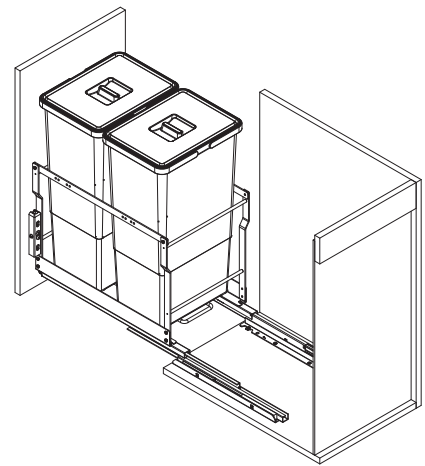

MARATHON

M-Series SpaceBin

What's in the Box?

Bottom Dimensions

Door Dimensions

Reference Table

Model	Cabinet Bottom (X)	Cabinet Door (Y)
041-SBM12-xx-AG	126	217
041-SBM15-xx-AG	203	295
041-SBM18-xx-AG	272	364
041-SBM21-xx-AG	358	450
041-SBM24-xx-AG	422	514

Installation

Final Installation (without top bracket)

6.1 041-SBM12-26-AG & 041-SBM12-30-AG

6.1 041-SBM15-36-AG, 041-SBM15-48-AG and 041-SBM15-58-AG

6.1 041-SBM18-70-AG

6.1 041-SBM21-52-AG

Final Installation (with top bracket)