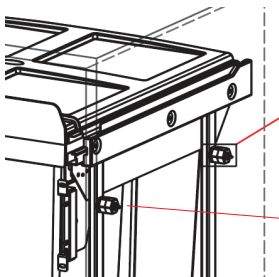

4. x4

Flat Head
5/32 x 2in

5. x16

Flat Head
5/32 x 2 3/8in

6. x4

Pan Head
#8 x 1/2in

7. x4

8. x1

Internal Cabinet Required Dimensions

Bottom Bracket Drilling and Installation

Side Spacer Installation (optional)

Door Installation