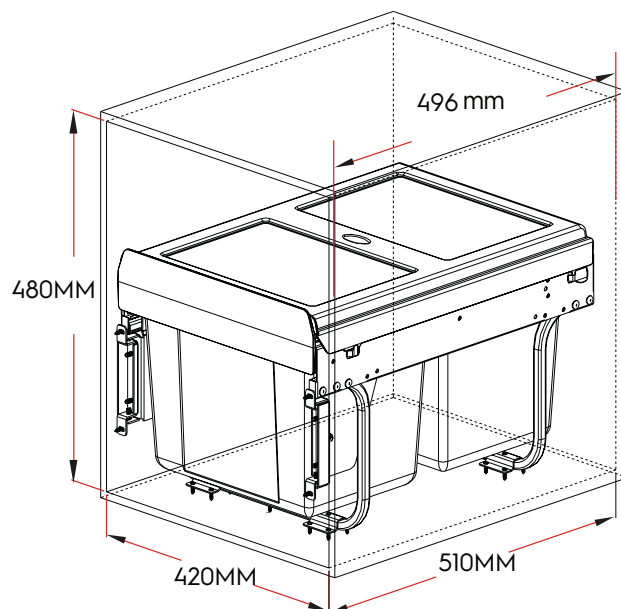

- Bottom mounted for easy installation
- Door-mount bracket for a pull-out application
- Integrated cover to prevent pesky odours
- Load capacity: 25kg (55lbs)
- 2 Bins (2 x 20L)

Ordering Guide

Description	Part#
White 402 x 410 x 496mm (15 3/4 x 16 1/8 x 19 1/2")	04-1014-W
Athracite Grey 402 x 410 x 496mm (15 3/4 x 16 1/8 x 19 1/2")	04-1014-AG

Minimum Interior Cabinet Dimensions

W x H x D 420 x 480 x 510mm (16 1/2 x 18 7/8 x 20 1/16")

What's In The Box

1. x4

2. x16

Pan Head
#8 x 5/8in

3. x6

Pan Head
#8 x 1in

4. x4

Flat Head
5/32 x 2in

5. x16

Flat Head
5/32 x 2 3/8in

6. x4

Pan Head
#8 x 1/2in

7. x4

8. x1

Internal Cabinet Required Dimensions

Bottom Bracket Drilling and Installation

Side Spacer Installation (optional)

Door Installation