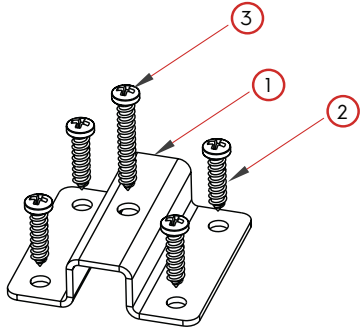

4. x4

Flat Head
5/32 x 2in

5. x16

Flat Head
5/32 x 2 3/8in

6. x4

Pan Head
#8 x 1/2in

7. x4

8. x1

Internal Cabinet Required Dimensions

Bottom Bracket Drilling and Installation

Side Spacer Installation (optional)

Door Installation