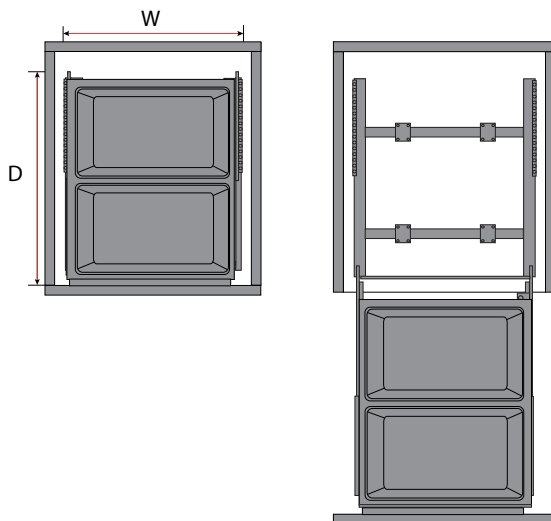

M-Series Eco-Bin Door-Mounted

Product Features

The classic waste pullout is the best economical solution for waste recycling in your kitchen. Featuring an integrated door mount bracket, and a full-extension slide.

- Bottom mounted for easy installation
- Door-mount bracket for a pull-out application
- Integrated cover to prevent pesky odours
- Load capacity: 25kg (55lbs)
- 2 Bins (2 x 20L)

Ordering Guide

Description	Part#
White 402 x 410 x 496mm (15 3/4 x 16 1/8 x 19 1/2")	04-1014-W
Athracite Grey 402 x 410 x 496mm (15 3/4 x 16 1/8 x 19 1/2")	04-1014-AG

Minimum Interior Cabinet Dimensions

W x H x D 420 x 480 x 510mm (16 1/2 x 18 7/8 x 20 1/16")

What's In The Box

1. x4

2. x16

Pan Head
#8 x 5/8in

3. x6

Pan Head
#8 x 1in

4. x4

Flat Head
5/32 x 2in

5. x16

Flat Head
5/32 x 2 3/8in

6. x4

Pan Head
#8 x 1/2in

7. x4

8. x1