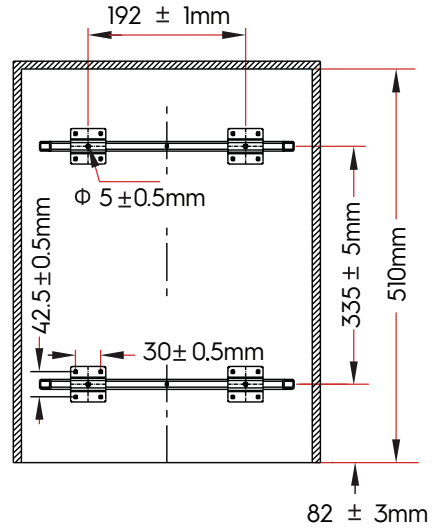

- Bottom mounted for easy installation
- Door-mount bracket for a pull-out application
- Integrated cover to prevent pesky odours
- Load capacity: 25kg (55lbs)
- 2 Bins (2 x 20L)

Ordering Guide

Description	Part#
White 402 x 410 x 496mm (15 3/4 x 16 1/8 x 19 1/2")	04-1014-W
Athracite Grey 402 x 410 x 496mm (15 3/4 x 16 1/8 x 19 1/2")	04-1014-AG

Minimum Interior Cabinet Dimensions

W x H x D 420 x 480 x 510mm (16 1/2 x 18 7/8 x 20 1/16")

What's In The Box

1. x4

2. x16

Pan Head
#8 x 5/8in

3. x6

Pan Head
#8 x 1in

4. x4

Flat Head
5/32 x 2in

5. x16

Flat Head
5/32 x 2 3/8in

6. x4

Pan Head
#8 x 1/2in

7. x4

8. x1

Internal Cabinet Required Dimensions

Bottom Bracket Drilling and Installation

Side Spacer Installation (optional)

Door Installation