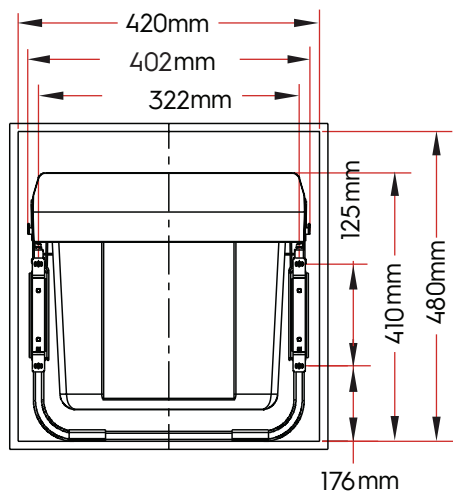

- Bottom mounted for easy installation
- Door-mount bracket for a pull-out application
- Integrated cover to prevent pesky odours
- Load capacity: 25kg (55lbs)
- 2 Bins (2 x 20L)

Ordering Guide

Description	Part#
White 402 x 410 x 496mm (15 3/4 x 16 1/8 x 19 1/2")	04-1014-W
Athracite Grey 402 x 410 x 496mm (15 3/4 x 16 1/8 x 19 1/2")	04-1014-AG

Minimum Interior Cabinet Dimensions

W x H x D 420 x 480 x 510mm (16 1/2 x 18 7/8 x 20 1/16")

What's In The Box

1. x4

2. x16

Pan Head
#8 x 5/8in

3. x6

Pan Head
#8 x 1in

4. x4

Flat Head
5/32 x 2in

5. x16

Flat Head
5/32 x 2 3/8in

6. x4

Pan Head
#8 x 1/2in

7. x4

8. x1

Internal Cabinet Required Dimensions

Bottom Bracket Drilling and Installation

Side Spacer Installation (optional)

Door Installation