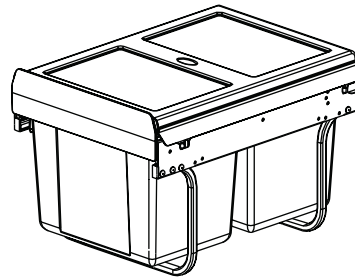

M-Series Eco-Bin Door-Mounted

Product Features

The classic waste pullout is the best economical solution for waste recycling in your kitchen. Featuring an integrated door mount bracket, and a full-extension slide.

- Bottom mounted for easy installation
- Door-mount bracket for a pull-out application
- Integrated cover to prevent pesky odours
- Load capacity: 25kg (55lbs)
- 2 Bins (2 x 20L)

Ordering Guide

Description	Part#
White 402 x 410 x 496mm (15 3/4 x 16 1/8 x 19 1/2")	04-1014-W
Athracite Grey 402 x 410 x 496mm (15 3/4 x 16 1/8 x 19 1/2")	04-1014-AG

Minimum Interior Cabinet Dimensions

W x H x D 420 x 480 x 510mm (16 1/2 x 18 7/8 x 20 1/16")

What's In The Box

1. x4

2. x16

Pan Head
#8 x 5/8in

3. x6

Pan Head
#8 x 1in

4. x4

Flat Head
5/32 x 2in

5. x16

Flat Head
5/32 x 2 3/8in

6. x4

Pan Head
#8 x 1/2in

7. x4

8. x1