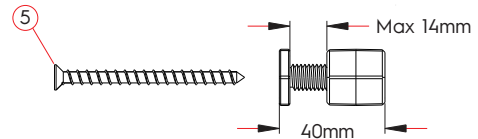

4. x4

Flat Head
5/32 x 2in

5. x16

Flat Head
5/32 x 2 3/8in

6. x4

Pan Head
#8 x 1/2in

7. x4

8. x1

Internal Cabinet Required Dimensions

Bottom Bracket Drilling and Installation

Side Spacer Installation (optional)

Door Installation