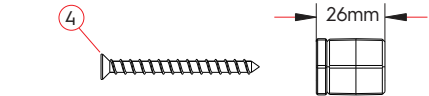

4. x4

Flat Head
5/32 x 2in

5. x16

Flat Head
5/32 x 2 3/8in

6. x4

Pan Head
#8 x 1/2in

7. x4

8. x1

Internal Cabinet Required Dimensions

Bottom Bracket Drilling and Installation

Side Spacer Installation (optional)

Door Installation