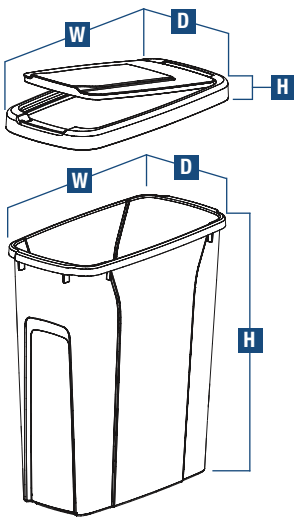

Replacement Bins & Lids

Replacement Bin Chart

Replaces Bin from		Replaces Bin from		Replaces Bin from	
Product Number	Stock #	Product Number	Stock #	Product Number	Stock #
BSC10-1-35WH	QT35PB-WH	PDMTM145-1-50WH	QT50PB-W	TSC15-1-35WH	QT35PB-WH
BSC10-1-35PT	QT35PB-PT	PDMTM15-2-35WH	QT35PB-WH	TSC15-1-35PT	QT35PB-PT
BSC12-1-50WH	QT50PB-W	PDMTM175-2-35WH	QT35PB-WH	TSC15-1-50PT	QT50PB-P
BSC12-1-50PT	QT50PB-P	PDMTM18-2-35WH	QT35PB-WH	TSC15-1-50WH	QT50PB-W
BSC12-2-27WH	QT27PB-W	PDMTM21-2-35WH	QT35PB-WH	TSC15-2-35PT	QT35PB-PT
BSC12-2-27PT	QT27PB-PT	PRC12-2-27-W	QT27PB-W	TSC15-2-35WH	QT35PB-WH
BSC15-1-20WH	QT20PB-WH	PRC24-4-27-W	QT27PB-W	TSC18-2-35PT	QT35PB-PT
BSC15-1-20PT	QT20PB-PT	PSW10-1-35WH	QT35PB-WH	TSC18-2-35WH	QT35PB-WH
BSC15-2-20WH	QT20PB-WH	PSW12-1-50-W	QT50PB-W	USC12-1-35PT	QT35PB-PT
BSC15-2-20PT	QT20PB-PT	PSW15-1-20WH	QT20PB-WH	USC12-1-35WH	QT35PB-WH
BSC15-2-35WH	QT35PB-WH	PSW15-1-35WH	QT35PB-WH	USC12-1-50PT	QT50PB-P
BSC15-2-35PT	QT35PB-PT	PSW15-2-20WH	QT20PB-WH	USC12-1-50WH	QT50PB-W
BSC15-3-20WH	QT20PB-WH	PSW15-2-35WH	QT35PB-WH	USC12-2-27WH	QT27PB-W
BSC15-3-20PT	QT20PB-PT	PSW15-3-20WH	QT20PB-WH	USC12-2-27PT	QT27PB-PT
BSC24-4-27WH	QT27PB-W	PSW9-1-20WH	QT20PB-WH	USC15-2-35WH	QT35PB-WH
BSC9-1-20PT	QT20PB-PT	RRC28K-W	QT32PB-W	USC15-2-35PT	QT35PB-PT
BSC9-1-20WH	QT20PB-WH	RRC28PT-W	QT32PB-W	USC18-2-50WH	QT50PB-WH
PDMTM115-1-35WH	QT35PB-WH	TSC12-1-35WH	QT35PB-WH	USC18-2-50PT	QT50PB-PT
PDMTM12-1-35WH	QT35PB-WH	TSC12-1-35PT	QT35PB-PT	PDMSH15-1-60-W	QT60PB-W
				PSH15-1-60-W	QT60PB-W

Stock #	Dimensions			Finish	Description	Units per Carton	Weight per Carton
	W Width	H Height**	D Depth				
BINS							
QT20PB-WH	14-1/4" [362 mm]	16" [406 mm]	7-1/4" [184 mm]	White	20 Qt.	6	12 lbs. [5.4 kg.]
QT20PB-PT	14-1/4" [362 mm]	16" [406 mm]	7-1/4" [184 mm]	Platinum	20 Qt.	6	12 lbs. [5.4 kg.]
QT27PB-W	10-5/8" [270 mm]	17-3/4" [451 mm]	10-5/8" [270 mm]	White	27 Qt.	10	17.4 lbs. [7.9 kg.]
QT27PB-PT	NEW! 10-5/8" [270 mm]	17-3/4" [451 mm]	10-5/8" [270 mm]	Platinum	27 Qt.	10	17.4 lbs. [7.9 kg.]
QT32PB-W	14" [356 mm]	20" [508 mm]	11-3/4" [298 mm]	White	32 Qt.	1	4 lbs. [1.8 kg.]
QT35PB-WH	14-1/4" [362 mm]	17-1/2" [445 mm]	9-3/16" [233 mm]	White	35 Qt.	6	14 lbs. [6.4 kg.]
QT35PB-PT	14-1/4" [362 mm]	17-1/2" [445 mm]	9-3/16" [233 mm]	Platinum	35 Qt.	6	14 lbs. [6.4 kg.]
QT50PB-W	15-3/8" [391 mm]	21-5/8" [549 mm]	11-1/8" [283 mm]	White	50 Qt.	8	20 lbs. [9.1 kg.]
QT50PB-P	15-3/8" [391 mm]	21-5/8" [549 mm]	11-1/8" [283 mm]	Platinum	50 Qt.	8	20 lbs. [9.1 kg.]
QT60PB-W*	19-1/8" [486 mm]	19-5/8" [498 mm]	13-7/8" [352 mm]	White	60 Qt.	6	19.9 lbs. [9.0 kg.]
LIDS							
QT20LB-WH	14-1/2" [368 mm]	**	7-7/16" [189 mm]	White	Fits 20 Qt.	1	2 lbs. [0.9 kg.]
QT20LB-PT	14-1/2" [368 mm]	**	7-7/16" [189 mm]	Platinum	Fits 20 Qt.	1	2 lbs. [0.9 kg.]
QT35LB-WH	14-1/2" [368 mm]	**	9-9/16" [243 mm]	White	Fits 35 Qt.	1	2 lbs. [0.9 kg.]
QT35LB-PT	14-1/2" [368 mm]	**	9-9/16" [243 mm]	Platinum	Fits 35 Qt.	1	2 lbs. [0.9 kg.]