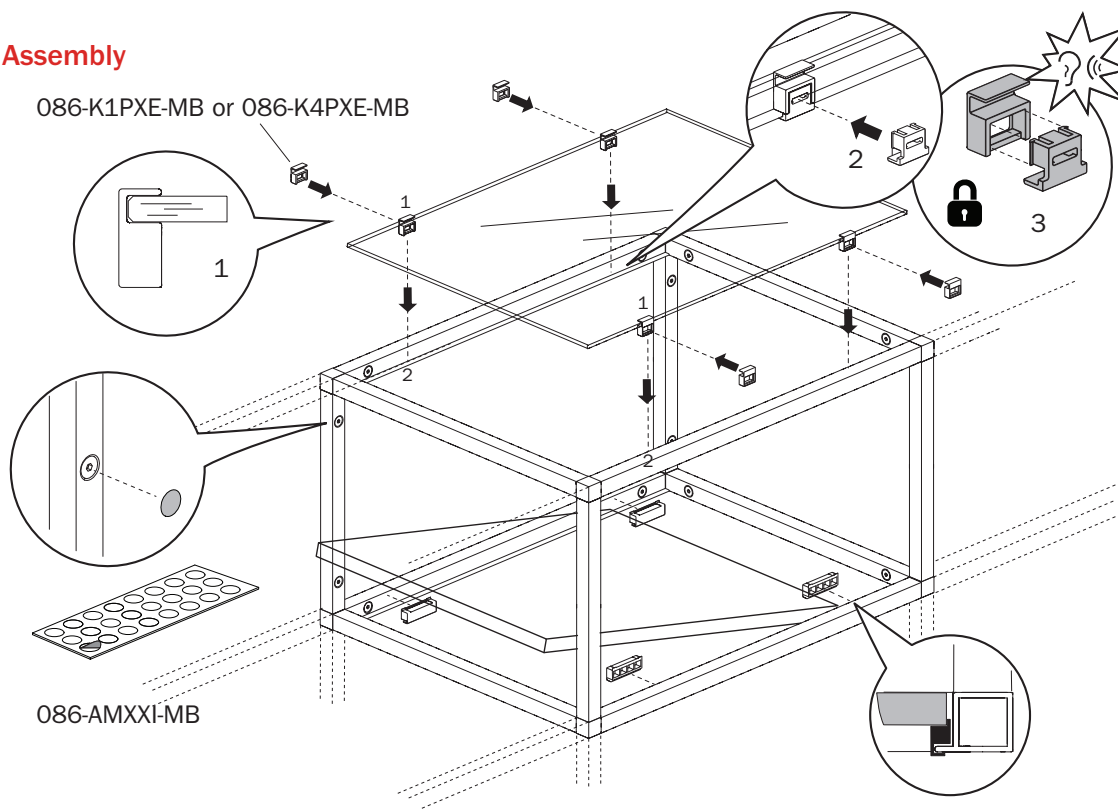

Eureka FLOAT Shelf Spacers and Cover Caps

Item Description	Part#
Glass Shelf Spacer for 4mm Matte Black	086-K1PXE-MB
Glass Shelf Spacer for 5mm Matte Black	086-K4PXE-MB
Wood Shelf Spacer 8-16mm Matte Black	086-K2PXE-MB
Cover Caps Adhesive Matte Black	086-AMXXI-MB

- Wood shelf spacer fits wood for shelf thickness from 8-16mm
- Glass shelf spacer works only for glass thickness indicated

Cut Sizes:

- Wood shelf: Length - 42mm and Depth - 42mm
- Glass shelf: Length - 42mm and Depth - 45mm

Shelf Assembly

Wood Thickness Adjustment