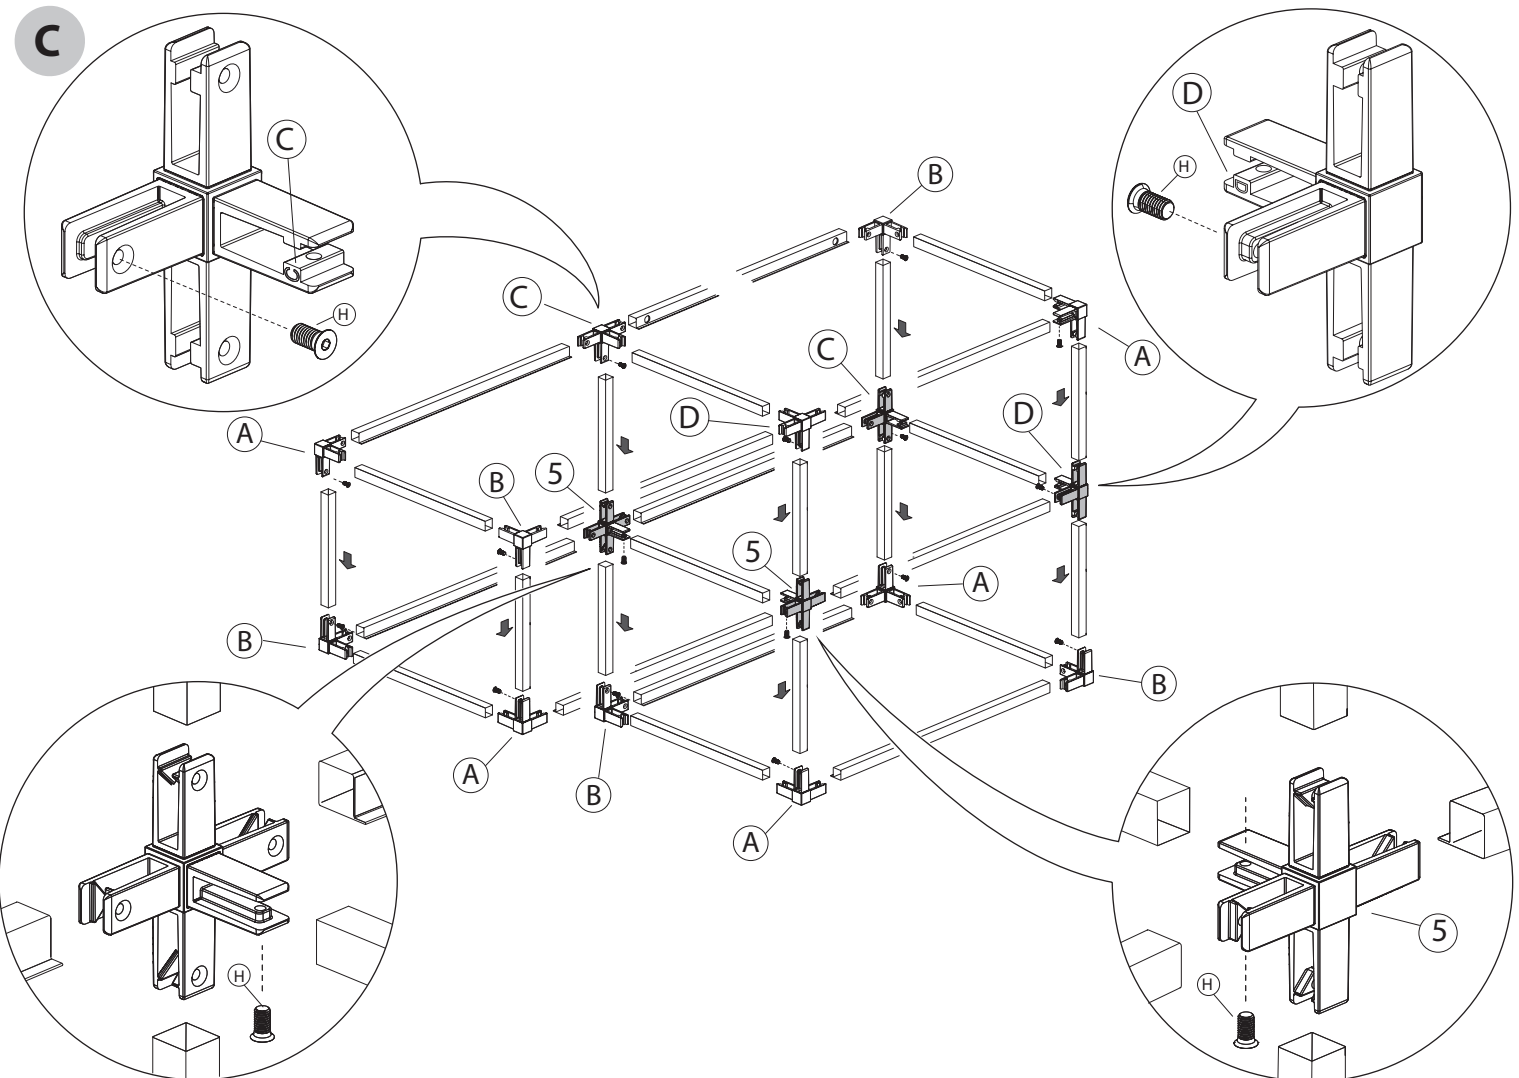

INSTRUCTIONS

E

F

G

H

A

1

n° Thickness shelf (T)

8	8	
10	10	
12	12	
14	14	
16	16	

FastCap PVC Black
Cover Caps - F14004
Recommended.

1

2

3

4

5

6