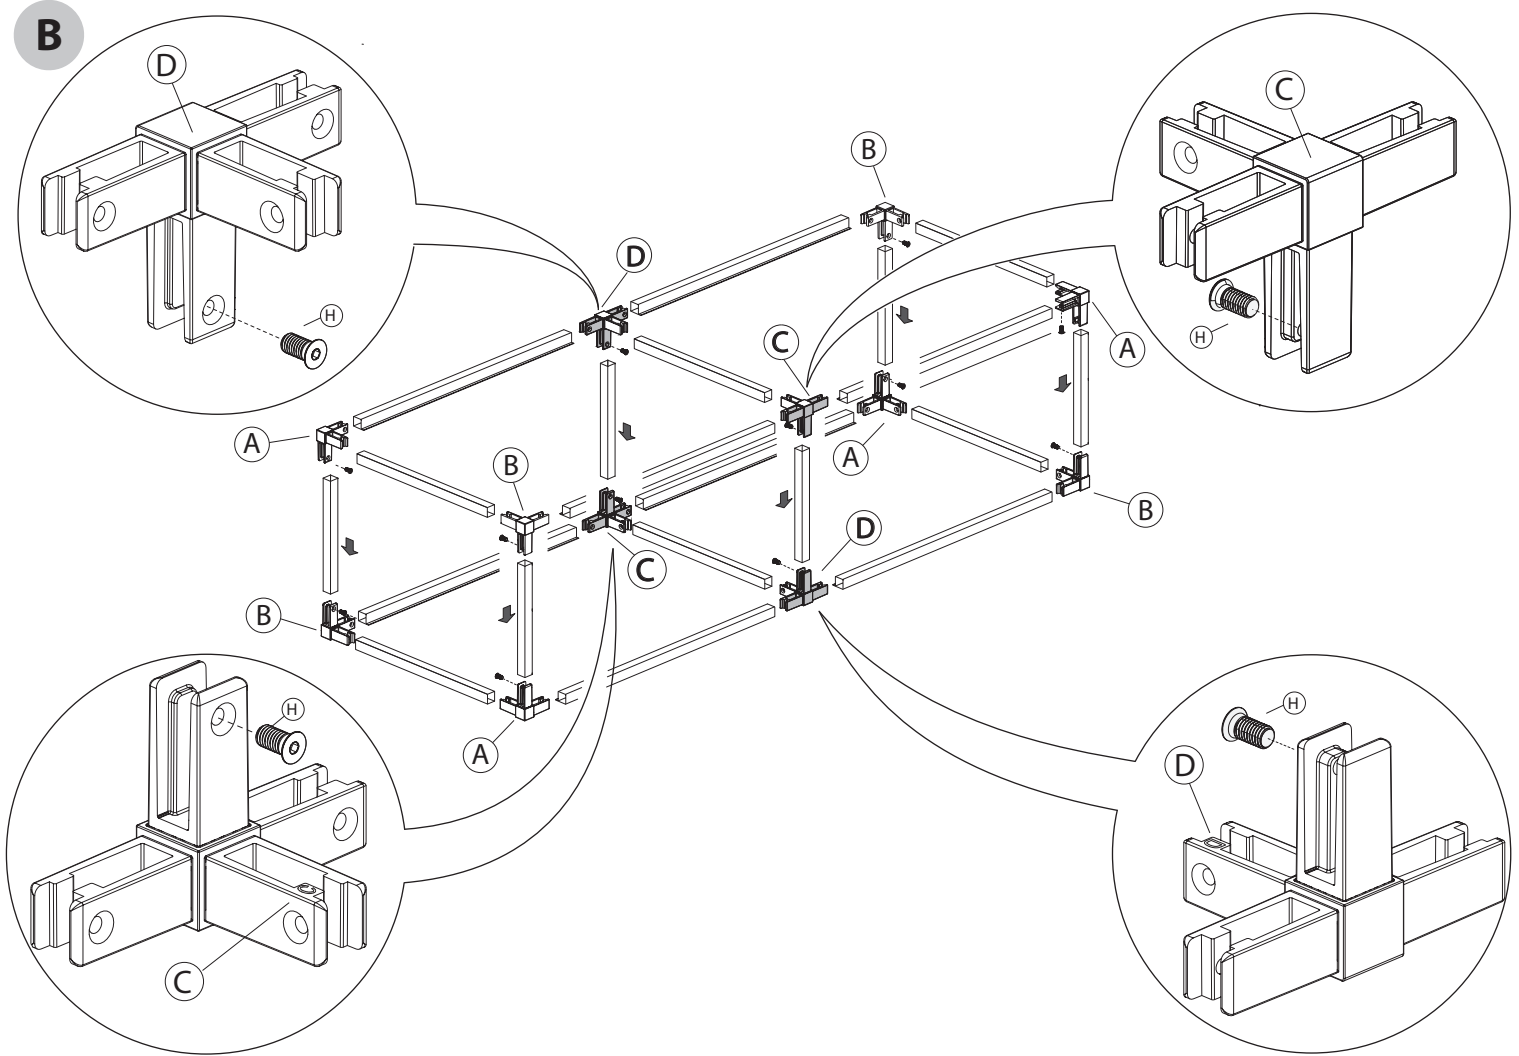

INSTRUCTIONS

E

F

G

H

A

1

n° Thickness shelf (T)

8	8	
10	10	
12	12	
14	14	
16	16	

FastCap PVC Black
Cover Caps - F14004
Recommended.

1

2

3

4

5

6