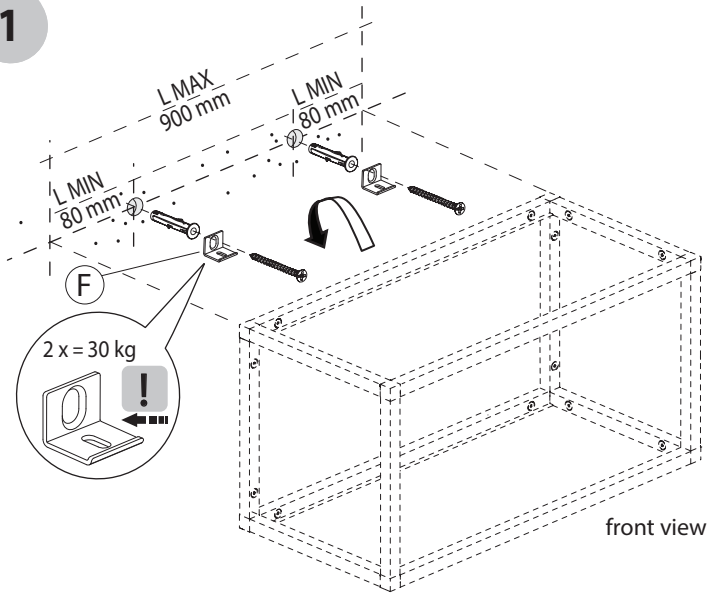

INSTRUCTIONS

E

F

G

H

A

1

n° Thickness shelf (T)

8	8	
10	10	
12	12	
14	14	
16	16	

FastCap PVC Black
Cover Caps - F14004
Recommended.

1

2

3

4

5

6