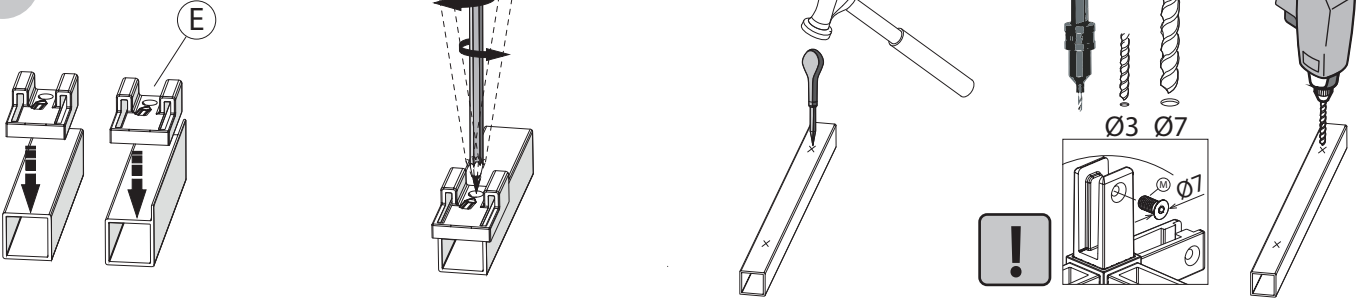

INSTRUCTIONS

E

F

G

H

A

1

n° Thickness shelf (T)

8	8	
10	10	
12	12	
14	14	
16	16	

FastCap PVC Black
Cover Caps - F14004
Recommended.

1

2

3

4

5

6