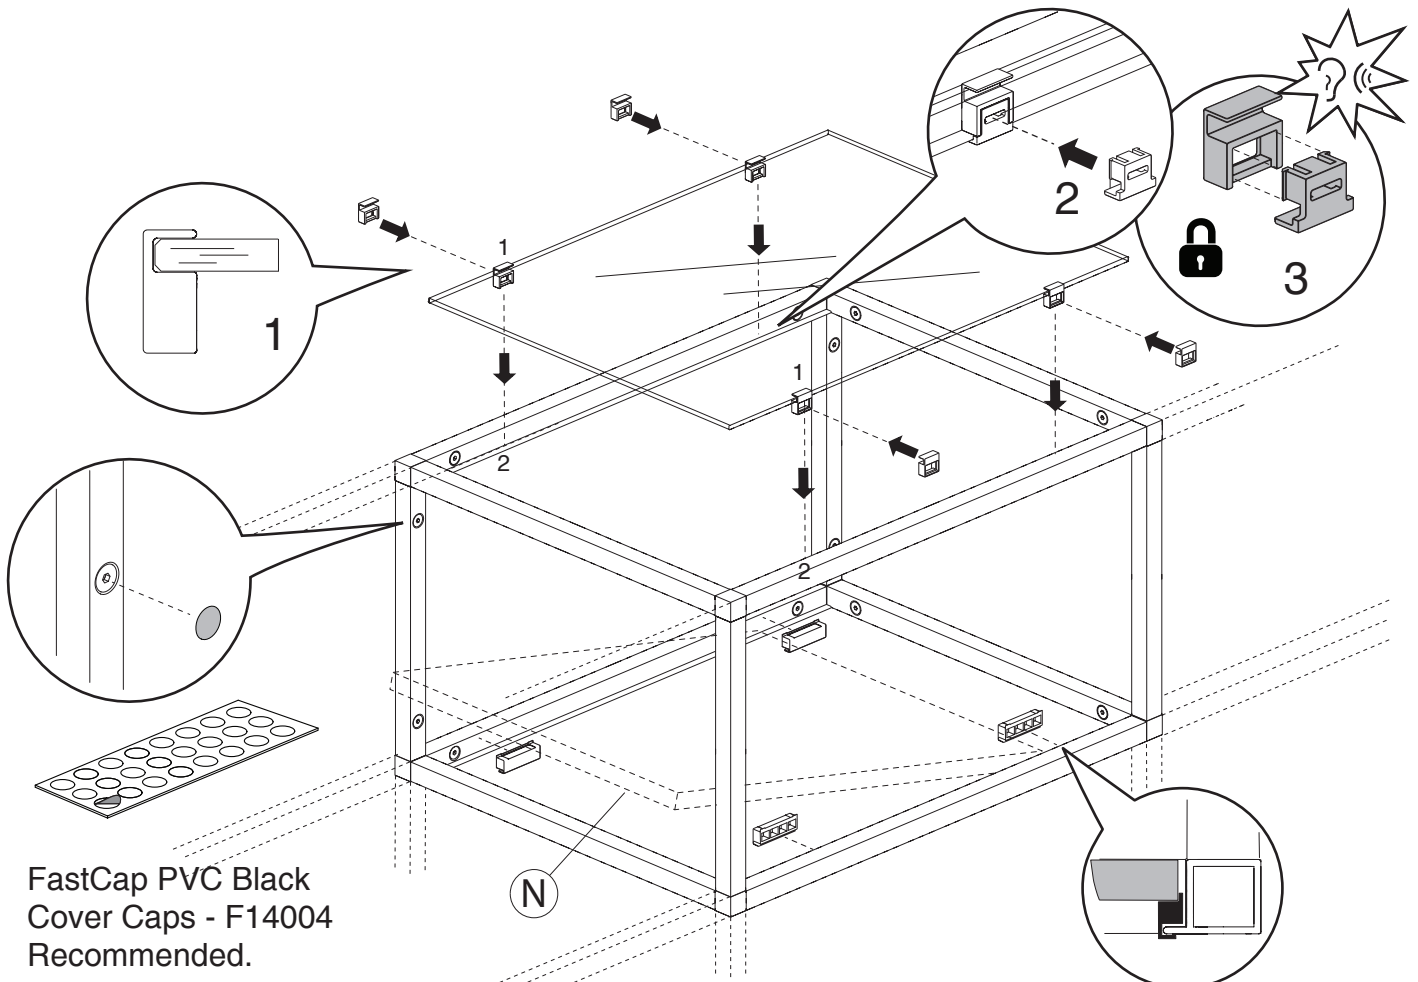

INSTRUCTIONS

E

F

G

H

A

1

n° Thickness shelf (T)

8	8	
10	10	
12	12	
14	14	
16	16	

FastCap PVC Black
Cover Caps - F14004
Recommended.

1

2

3

4

5

6