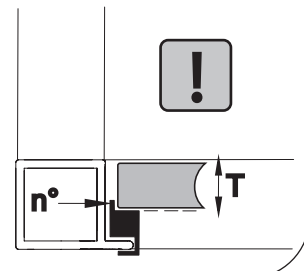

INSTRUCTIONS

E

F

G

H

A

1

n° Thickness shelf (T)

8	8	
10	10	
12	12	
14	14	
16	16	

FastCap PVC Black
Cover Caps - F14004
Recommended.

1

2

3

4

5

6