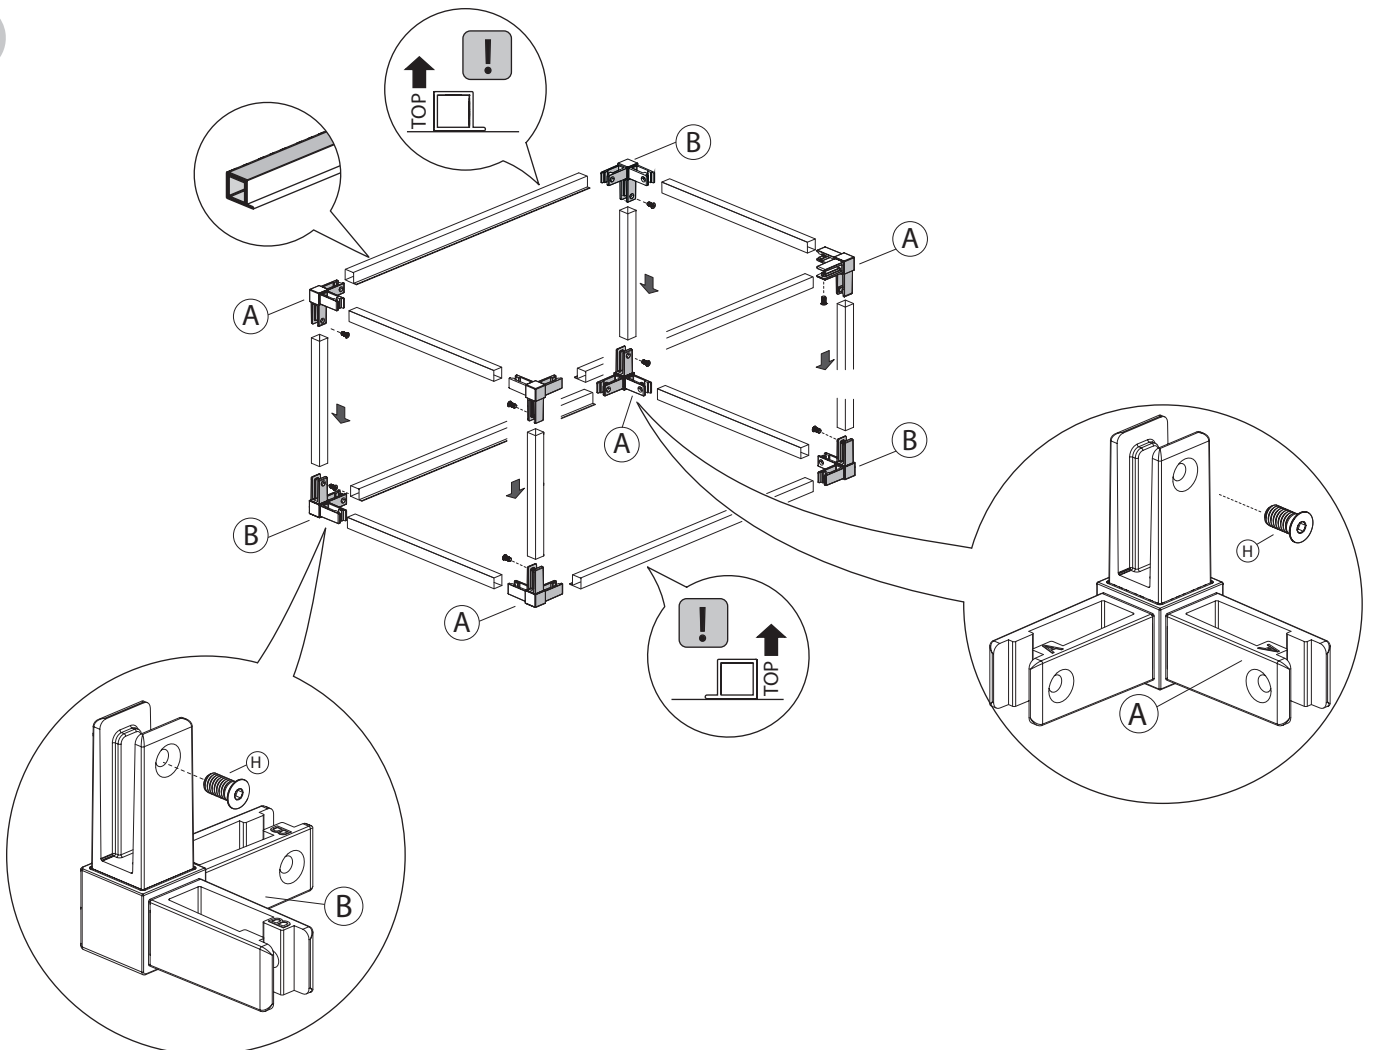

INSTRUCTIONS

E

F

G

H

A

1

n° Thickness shelf (T)

8	8	
10	10	
12	12	
14	14	
16	16	

FastCap PVC Black
Cover Caps - F14004
Recommended.

1

2

3

4

5

6