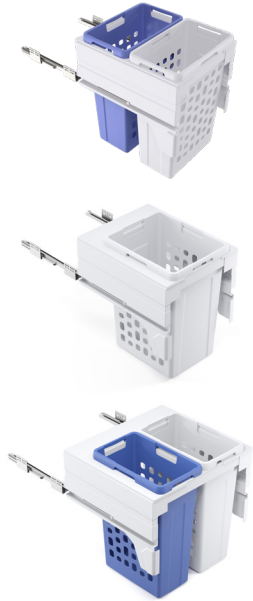

SERIES

INTRODUCING M-Series Max Bin Laundry Hamper

The M-Series Max Bin laundry hampers combine sleek design with smart functionality, keeping laundry discreet while saving space. A soft-close mechanism and generous storage capacity ensures smooth operation and convenience. Perfect for bathrooms, laundry rooms, and utility spaces, this stylish hamper mounts easily to cabinet sides, offering a clean, modern solution for any home.

Product Features:

- Runs on DTC-powered M-Series Max Bin soft-close undermount slides
- 6-way adjustment for perfect door alignment (+/-5mm)
- Ventilation holes in the laundry baskets reduce the buildup of odours
- Load capacity: 45kg (100lbs)

M-Series Max Bin Laundry Hampers

Description	Capacity	Dimensions (W x D x H)	Part#
Side-mounted laundry hamper 18"	70L (2 X 35L)	412 - 430 x 520 x 555mm (16 ⁷ / ₃₂ - 16 ¹⁵ / ₁₆ x 20 ¹⁵ / ₃₂ x 21 ²⁷ / ₃₂ "	04-LHM450-35W
Side-mounted laundry hamper 18"	48L	412 - 430 x 520 x 530mm (16 ⁷ / ₃₂ - 16 ¹⁵ / ₁₆ x 20 ¹⁵ / ₃₂ x 20 ⁷ / ₈ "	04-LHM450-48W
Side-mounted laundry hamper 24"	70L (2 X 35L)	562 - 580 x 520 x 555mm (22 ¹ / ₈ - 22 ²⁷ / ₃₂ x 20 ¹⁵ / ₃₂ x 21 ²⁷ / ₃₂ "	04-LHM600-35W