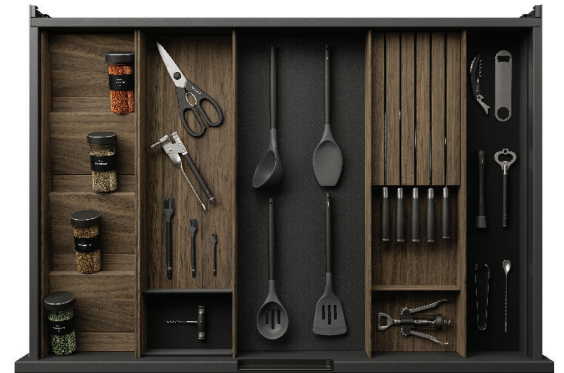

FABIANA

Accessory

Walnut: #AU-KIT-33-WAL-ACC-SD (shown)
Birch: #AU-KIT-33-BIR-ACC-SD

Non-Slip Mat
04-SRMAT-GM

Aluminum L-Shape Insert, Star Dust
04-AU-LSHAPE600-SD

U-Shape Accessory Tray x 3
04-AU-WAL-USHAPE-B

Knife Block
04-AU-WAL-KH-B

Spice Rack
04-AU-WAL-SPICERACK-B

Aluminum Accent, Star Dust, 139mm
04-AU-ACCENT-SD-139

Aluminum Accents also available in Anodized Silver (AN), Matte Black (MB), Gold (AU79), and Silk White (SW)