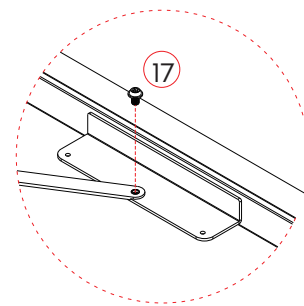

Door Installation