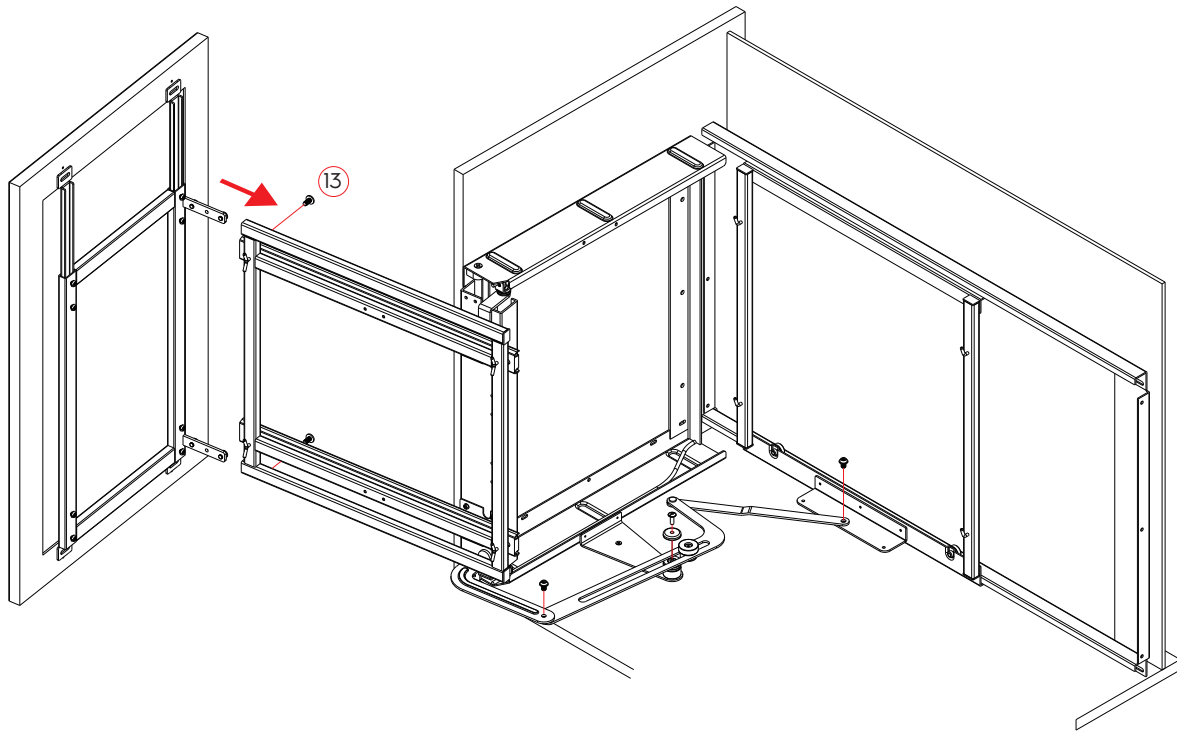

Door Installation