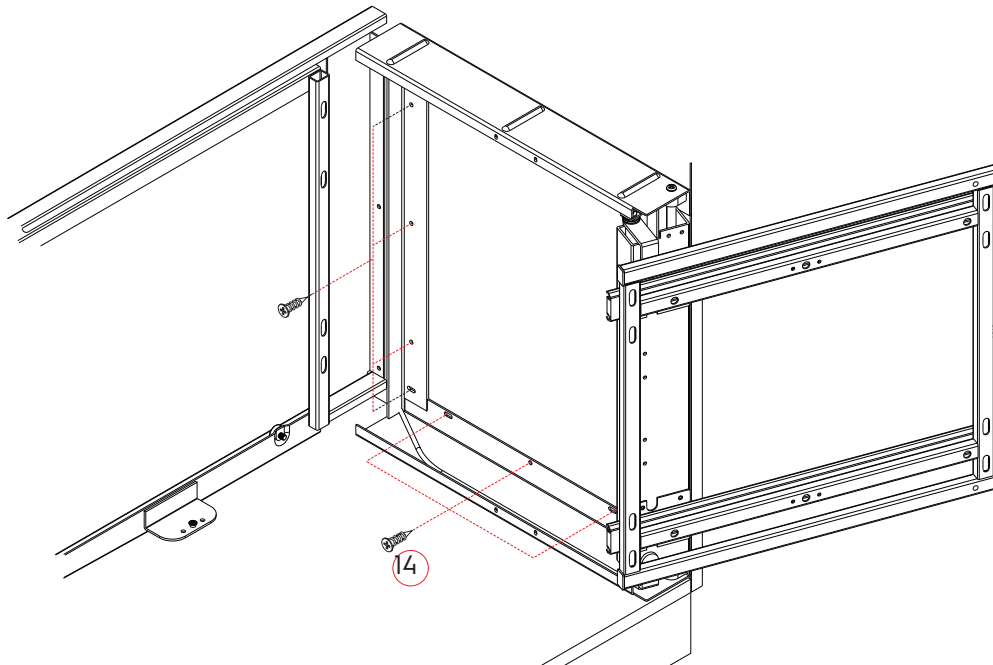

- Suits 450mm (18") door in 900mm (36") blind corner.
- Sold as a complete set, all baskets included
- Attractive chrome wire baskets
- Adjustable width frame
- Universal for left or right opening
- Soft-close door
- Load capacity: Inner: 15kg (33lbs) Door: 8kg (18lbs)

16. x2

17. x2

18. x1

Open Angle Dimensions

Door & Flank Dimensions

Locking Side Frame

Pre-mount Screws

Locking Bottom Frame