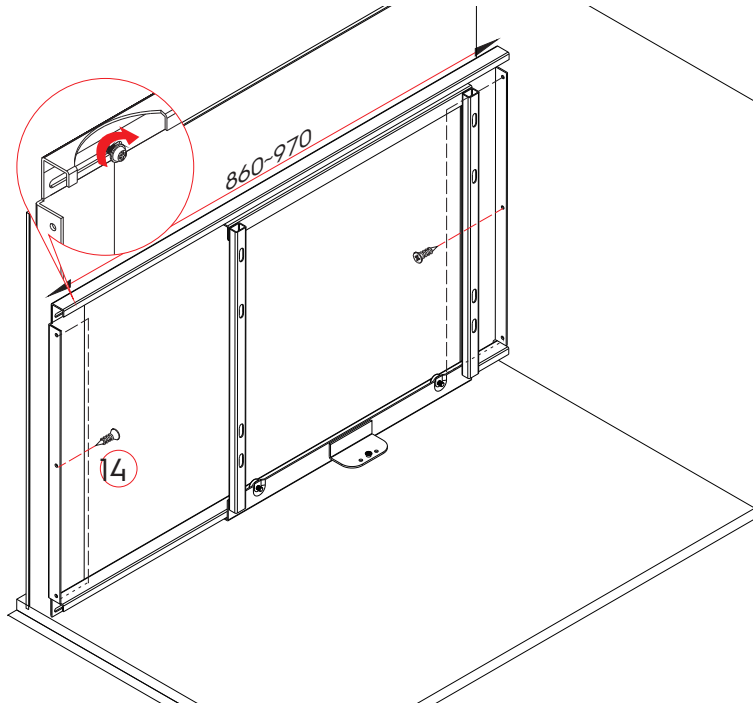

- Suits 450mm (18") door in 900mm (36") blind corner.
- Sold as a complete set, all baskets included
- Attractive chrome wire baskets
- Adjustable width frame
- Universal for left or right opening
- Soft-close door
- Load capacity: Inner: 15kg (33lbs) Door: 8kg (18lbs)

Description	Part#
<p style="text-align: center;">W x H x D</p> <p>860 - 968 x 537 x 513mm (33 7/8 - 38 1/8 x 21 1/8 x 20 3/16")</p>	041-MH1111-GW

Minimum Interior Cabinet Dimensions

W x H x D 860 - 968 x 537 x 513mm (33 7/8 - 38 1/8 x 21 1/8 x 20 3/16")

16. x2

17. x2

18. x1

Open Angle Dimensions

Door & Flank Dimensions

Locking Side Frame

Pre-mount Screws

Locking Bottom Frame