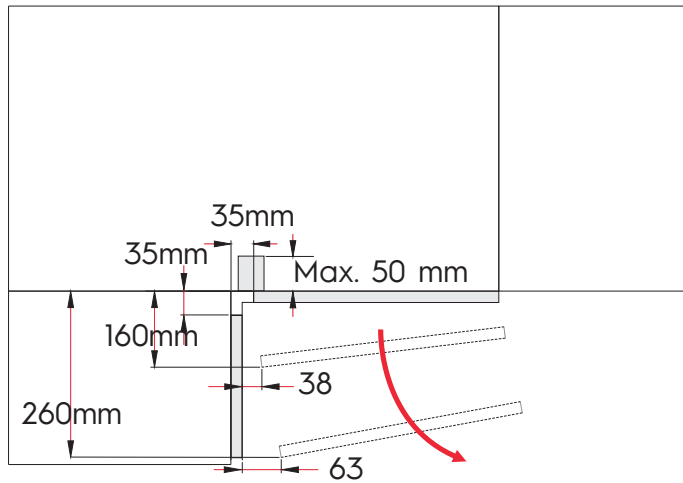

- Suits 450mm (18") door in 900mm (36") blind corner.
- Sold as a complete set, all baskets included
- Attractive chrome wire baskets
- Adjustable width frame
- Universal for left or right opening
- Soft-close door
- Load capacity: Inner: 15kg (33lbs) Door: 8kg (18lbs)

Description	Part#
<p style="text-align: center;">W x H x D</p> <p>860 - 968 x 537 x 513mm (33 7/8 - 38 1/8 x 21 1/8 x 20 3/16")</p>	041-MH1111-GW

Minimum Interior Cabinet Dimensions

W x H x D 860 - 968 x 537 x 513mm (33 7/8 - 38 1/8 x 21 1/8 x 20 3/16")

16. x2

17. x2

18. x1

Open Angle Dimensions

Door & Flank Dimensions

Locking Side Frame

Pre-mount Screws

Locking Bottom Frame