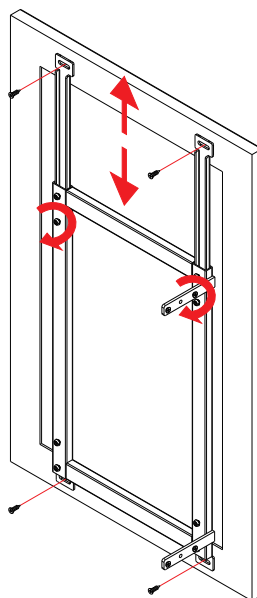

- Suits 450mm (18") door in 900mm (36") blind corner.
- Sold as a complete set, all baskets included
- Attractive chrome wire baskets
- Adjustable width frame
- Universal for left or right opening
- Soft-close door
- Load capacity: Inner: 15kg (33lbs) Door: 8kg (18lbs)

Description	Part#
<p style="text-align: center;">W x H x D</p> <p>860 - 968 x 537 x 513mm (33 7/8 - 38 1/8 x 21 1/8 x 20 3/16")</p>	041-MH1111-GW

Minimum Interior Cabinet Dimensions

W x H x D 860 - 968 x 537 x 513mm (33 7/8 - 38 1/8 x 21 1/8 x 20 3/16")

16. x2

17. x2

18. x1

Open Angle Dimensions

Door & Flank Dimensions

Locking Side Frame

Pre-mount Screws

Locking Bottom Frame

Door Barcket Installation

Door Installation

Frame Installation