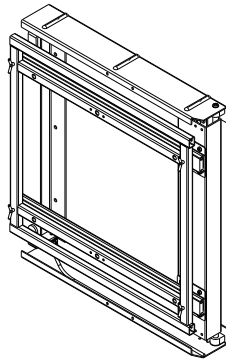

- Suits 450mm (18") door in 900mm (36") blind corner.
- Sold as a complete set, all baskets included
- Attractive chrome wire baskets
- Adjustable width frame
- Universal for left or right opening
- Soft-close door
- Load capacity: Inner: 15kg (33lbs) Door: 8kg (18lbs)

Description	Part#
<p style="text-align: center;">W x H x D</p> <p>860 - 968 x 537 x 513mm (33 7/8 - 38 1/8 x 21 1/8 x 20 3/16")</p>	041-MH1111-GW

Minimum Interior Cabinet Dimensions

W x H x D 860 - 968 x 537 x 513mm (33 7/8 - 38 1/8 x 21 1/8 x 20 3/16")

What's In The Box

1. x2

2. x1

3. x1

4. x2

5. x2

6. x2

7. x2

16. x2

17. x2

18. x1

Open Angle Dimensions

Door & Flank Dimensions

Locking Side Frame

Pre-mount Screws

Locking Bottom Frame