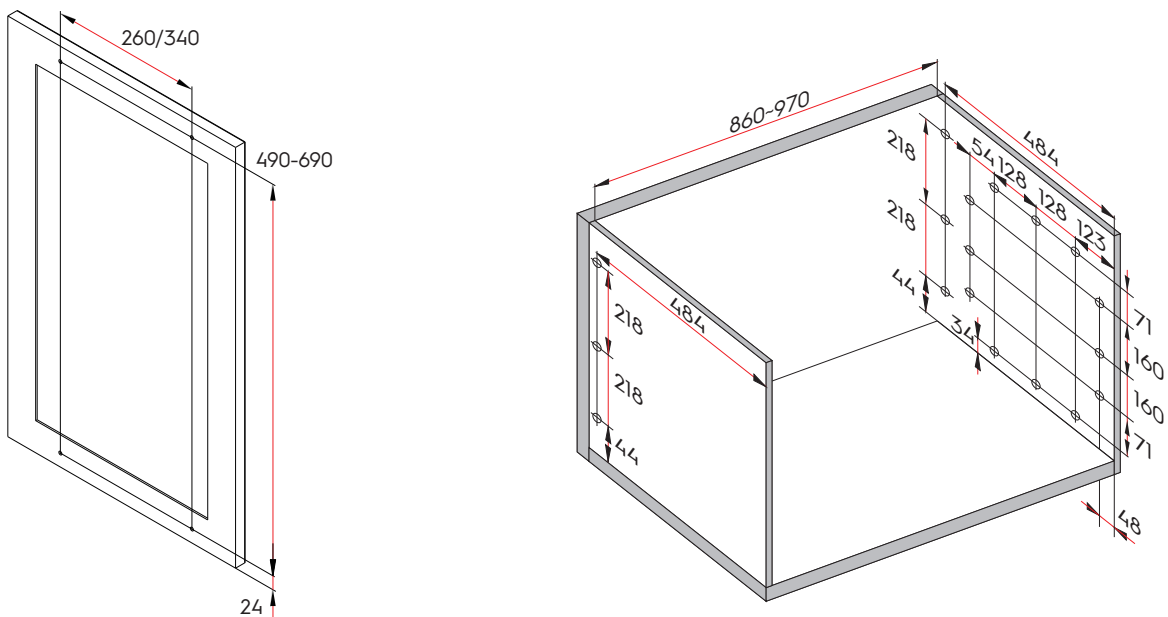

- Suits 450mm (18") door in 900mm (36") blind corner.
- Sold as a complete set, all baskets included
- Attractive chrome wire baskets
- Adjustable width frame
- Universal for left or right opening
- Soft-close door
- Load capacity: Inner: 15kg (33lbs) Door: 8kg (18lbs)

Description	Part#
<p style="text-align: center;">W x H x D</p> <p>860 - 968 x 537 x 513mm (33 7/8 - 38 1/8 x 21 1/8 x 20 3/16")</p>	041-MH1111-GW

Minimum Interior Cabinet Dimensions

W x H x D 860 - 968 x 537 x 513mm (33 7/8 - 38 1/8 x 21 1/8 x 20 3/16")

16. x2

17. x2

18. x1

Open Angle Dimensions

Door & Flank Dimensions

Locking Side Frame

Pre-mount Screws

Locking Bottom Frame