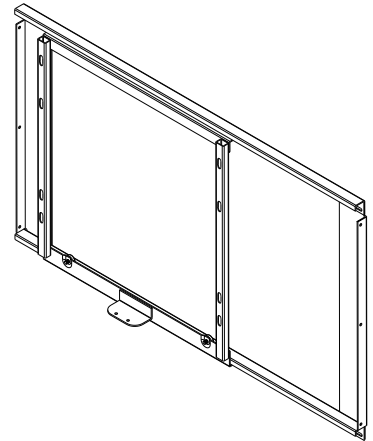

- Suits 450mm (18") door in 900mm (36") blind corner.
- Sold as a complete set, all baskets included
- Attractive chrome wire baskets
- Adjustable width frame
- Universal for left or right opening
- Soft-close door
- Load capacity: Inner: 15kg (33lbs) Door: 8kg (18lbs)

Description	Part#
<p style="text-align: center;">W x H x D</p> <p>860 - 968 x 537 x 513mm (33 7/8 - 38 1/8 x 21 1/8 x 20 3/16")</p>	041-MH1111-GW

Minimum Interior Cabinet Dimensions

W x H x D 860 - 968 x 537 x 513mm (33 7/8 - 38 1/8 x 21 1/8 x 20 3/16")

What's In The Box

1. x2

2. x1

3. x1

4. x2

5. x2

6. x2

7. x2

16. x2

17. x2

18. x1

Open Angle Dimensions

Door & Flank Dimensions

Locking Side Frame

Pre-mount Screws

Locking Bottom Frame