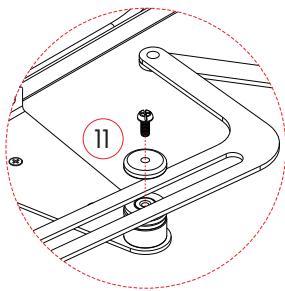

Door Installation