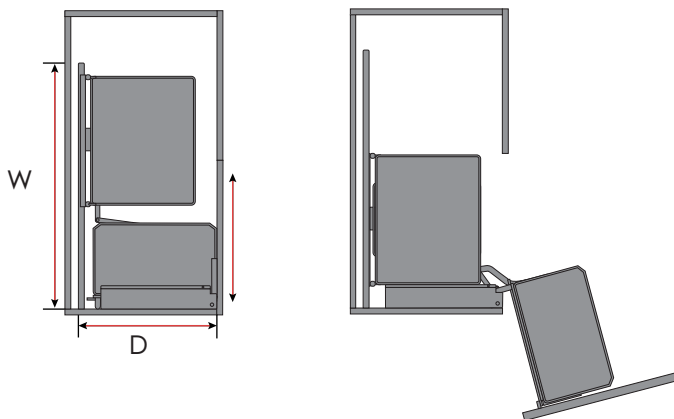

Pull-out Waste Bin

Magic Corner Chrome Wire Kit, Universal for Left and Right Open

Product Features

This updated Magic Corner with soft-close, features an innovative reversible compact board bottom with two colour options: Arctic White and Anthracite Grey and complimentary chrome wire.

- Suits 450mm (18") door in 900mm (36") blind corner.
- Sold as a complete set, all baskets included
- Attractive chrome wire baskets
- Adjustable width frame
- Universal for left or right opening
- Soft-close door
- Load capacity: Inner: 15kg (33lbs) Door: 8kg (18lbs)

Description	Part#
<p style="text-align: center;">W x H x D</p> <p>860 - 968 x 537 x 513mm (33 7/8 - 38 1/8 x 21 1/8 x 20 3/16")</p>	041-MH1111-GW

Minimum Interior Cabinet Dimensions

W x H x D 860 - 968 x 537 x 513mm (33 7/8 - 38 1/8 x 21 1/8 x 20 3/16")

16. x2

17. x2

18. x1

Open Angle Dimensions

Door & Flank Dimensions

Locking Side Frame

Pre-mount Screws

Locking Bottom Frame