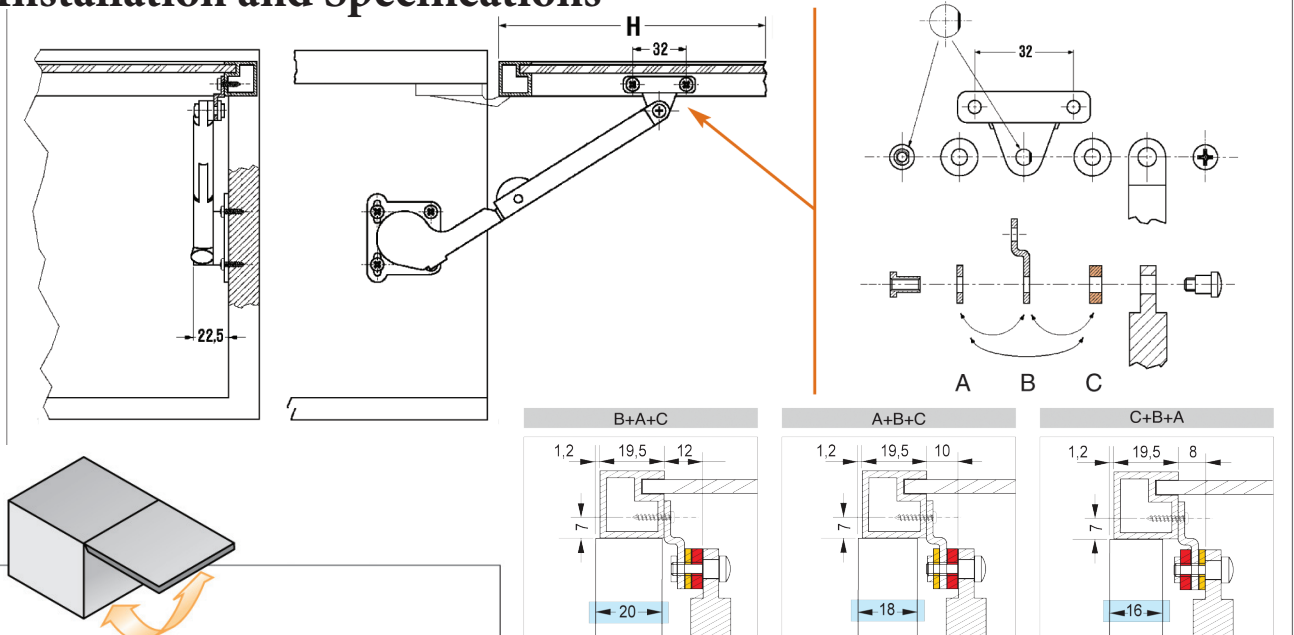

# Soft-Close Lift Stay for Aluminum Doors

- ✓ Available Left and Right Handed
- ✓ Provides 90° upward opening
- ✓ Steel and zinc alloy, nickel plated
- ✓ Can adjust tension on closing action with adjustment screw
- ✓ We recommend two per door for standard applications

## Installation and Specifications

To adjust for variable door widths, swap the ordering of mounting bracket and washers. See chart above/below.

Door Width	Left	Middle	Right
16 mm	B - Bracket	A - Thin	C - Thick
18 mm	A - Thin	B - Bracket	C - Thick
20 mm	C - Thick	B - Bracket	A - Thin

Part Num.	Door Type	Side	Case
7928-600AL-L	Aluminum	Left	10
7928-600AL-R	Aluminum	Right	10

Mississauga 905-607-8665    Barrie 705-792-4416    Calgary 403-291-2231    Edmonton 780-443-8092    Kelowna 250-765-8160    Surrey 604-597-0175