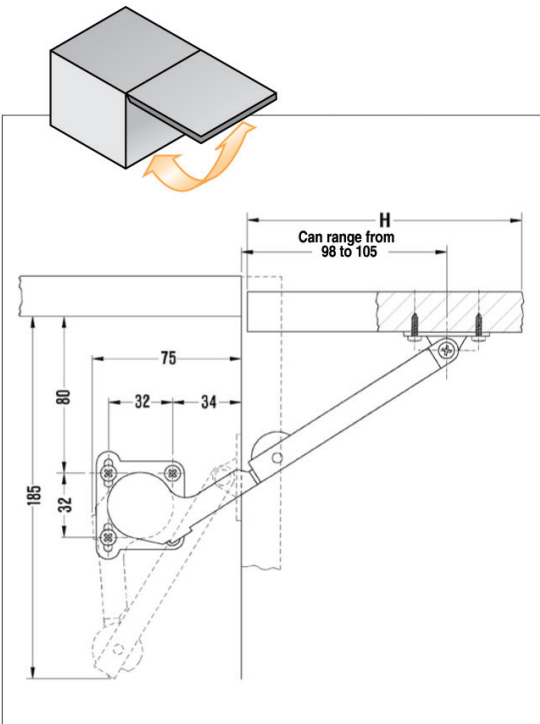

# Soft-Close Lift Stay for Aluminum Doors

- ✓ Available Left and Right Handed
- ✓ Provides 90° upward opening
- ✓ Steel and zinc alloy, nickel plated
- ✓ Can adjust tension on closing action with adjustment screw
- ✓ We recommend two per door for standard applications

## Installation and Specifications

To adjust for variable door widths, swap the ordering of mounting bracket and washers. See chart above/below.

Door Width	Left	Middle	Right
16 mm	B - Bracket	A - Thin	C - Thick
18 mm	A - Thin	B - Bracket	C - Thick
20 mm	C - Thick	B - Bracket	A - Thin

Part Num.	Door Type	Side	Case
7928-600AL-L	Aluminum	Left	10
7928-600AL-R	Aluminum	Right	10

Mississauga 905-607-8665    Barrie 705-792-4416    Calgary 403-291-2231    Edmonton 780-443-8092    Kelowna 250-765-8160    Surrey 604-597-0175