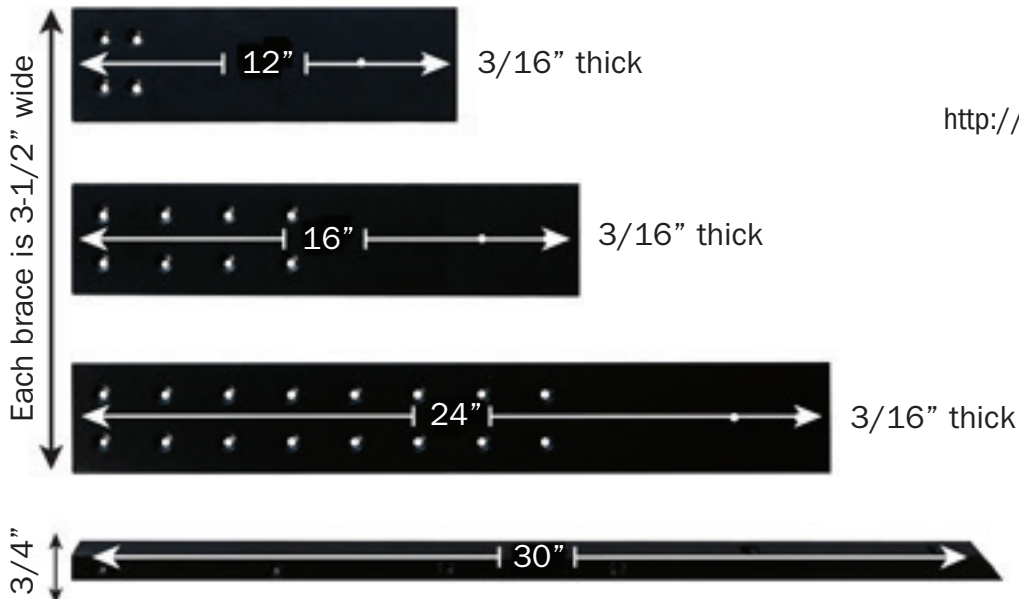

Specifications

Product Overview:
<http://youtu.be/xUJAgJJDZ6E>