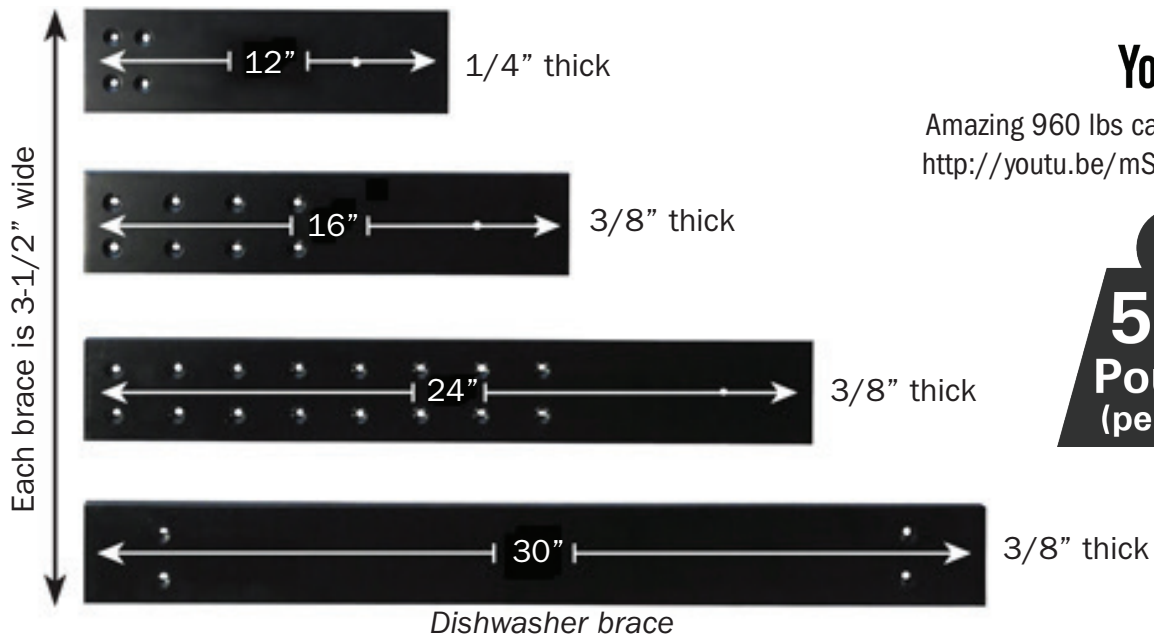

FastCap Stealth HD SpeedBrace

Product Features

- Perfect support for extra heavy floating countertops or bar overhangs
- No visible kicker or expensive corbels required
- A pair of **Heavy Duty Strength braces will support over 500 pounds**
- Easy and simple to install with countersunk holes for various installation options
- 30" HD version is a perfect fit to be used to brace above a standard sized dishwasher
- Sold individually

Item No.	Length	Capacity
FSBHD12STEALTHBL	12 in	500 lbs (Heavy Duty)
FSBHD16STEALTHBL	16 in	500 lbs (Heavy Duty)
FSBHD24STEALTHBL	24 in	500 lbs (Heavy Duty)
FSBHD30STEALTHBL	30 in	500 lbs (Heavy Duty)

Specifications

Amazing 960 lbs capacity test:
<http://youtu.be/mSVmxDINZ-U>