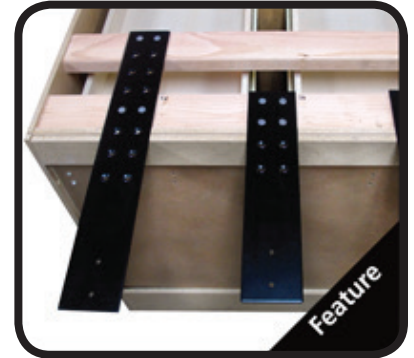

FastCap Stealth HD SpeedBrace

Product Features

- Perfect support for extra heavy floating countertops or bar overhangs
- No visible kicker or expensive corbels required
- A pair of **Heavy Duty Strength braces will support over 500 pounds**
- Easy and simple to install with countersunk holes for various installation options
- 30" HD version is a perfect fit to be used to brace above a standard sized dishwasher
- Sold individually

Item No.	Length	Capacity
FSBHD12STEALTHBL	12 in	500 lbs (Heavy Duty)
FSBHD16STEALTHBL	16 in	500 lbs (Heavy Duty)
FSBHD24STEALTHBL	24 in	500 lbs (Heavy Duty)
FSBHD30STEALTHBL	30 in	500 lbs (Heavy Duty)

Specifications

Amazing 960 lbs capacity test:
<http://youtu.be/mSVmxDINZ-U>