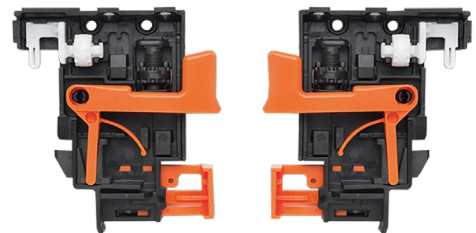

SALICE SA6555

European Soft-Close Undermount Slide

SALICE

Experience Salice's full-extension soft-close undermount slide that fixes to the drawer bottom by front-mounting clip. Smove soft-close is fully integrated into the runner, which smoothly decelerates the closing action of the drawer. Mounting clip sold separately but the 6-way adjustable clip (SA750.010) provides for adjustments of +2.5mm height, ± 1.5 mm side, and ± 2 mm depth. 2-way height adjustable clip SA710-610 also available.

PRODUCT FEATURES

- Made in Italy
- Dynamic load capacity: 34 kg (75 lbs)
- Static load capacity: 45 kg (100 lbs)
- Smove decelerated soft closing
- Safety system that prevents drawers from turning over
- Choice of 2-way and 6-way adjustable mounting clips
- Drawer stays parallel with the cabinet side during opening

SALICE

Order Information

Undermount Slides

SA6555 Full-Extension Soft-Close Undermount Slide

Item No.	Nominal Length	Box Qty	Skid Qty
SA6555/30	300 mm (12 in)	6 pair	240 pair
SA6555/35	350 mm (14 in)	6 pair	240 pair
SA6555/40	400 mm (16 in)	6 pair	240 pair
SA6555/45	450 mm (18 in)	6 pair	240 pair
SA6555/50	500 mm (20 in)	6 pair	240 pair
SA6555/55	550 mm (22 in)	6 pair	240 pair
SA6555/60	600 mm (24 in)	6 pair	240 pair

Note: Mounting Clips are sold separately from the slides.

Mounting Clips

6-way Adjustable Mounting Clips

Includes height, depth and side adjustments. Sold per pair.

Item No.	Box Qty
SA750.010	100 Left per Box and 100 Right per Box