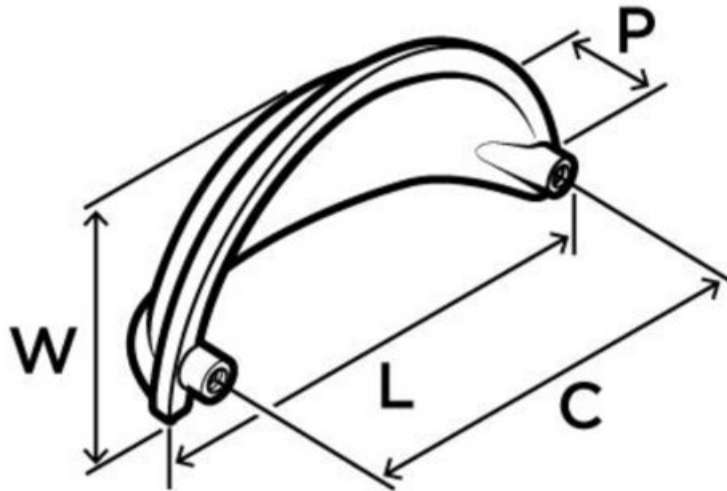

### Product Advantages

- Traditional style adds an easy designer upgrade to any cabinet drawer, cabinet door or furniture piece
- High quality zinc construction for lifelong durability
- Mounting hardware included for quick and easy installation
- Coordinates seamlessly with finishes from popular plumbing and lighting brands
- Complete with limited lifetime warranty against defect in material and craftsmanship
- Mix and match with coordinating Amerock cabinet knobs and drawer pulls in matching or complementary finishes to create a unique custom look

## Technical Documents

**L (Length) = 3-7/16in(87mm)**

**W (Width) = 1-5/8in(41mm)**

**P (Projection) = 1in(25mm)**

**C (Center-to-Center) = 3in(76mm)**

Profile# 53010

View this product online at <https://marathonhardware.com/pd/A53010CZ>

## Technical Documents

**L (Length) = 3-7/16in(87mm)**

**W (Width) = 1-5/8in(41mm)**

**P (Projection) = 1in(25mm)**

**C (Center-to-Center) = 3in(76mm)**

View this product online at <https://marathonhardware.com/pd/A53010CZ>