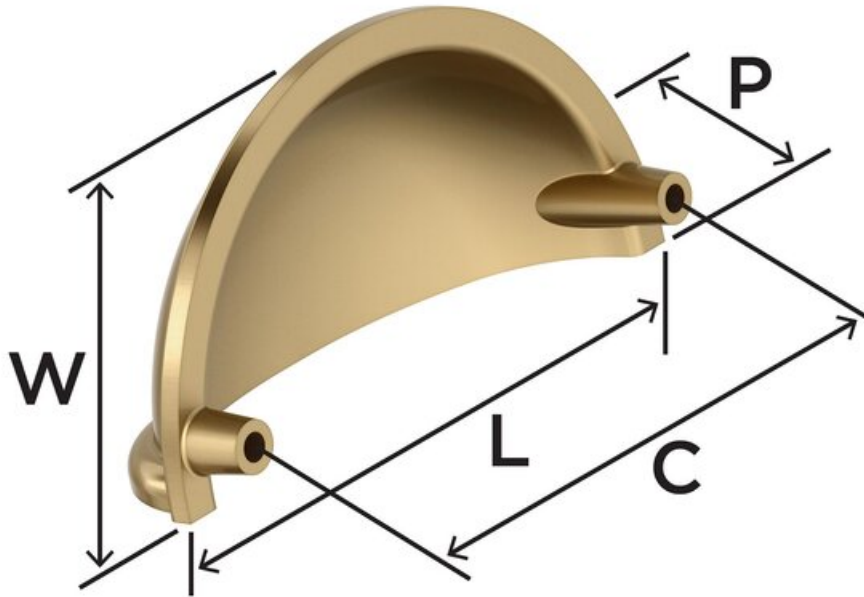

### Product Description

Amerock offers a complete line of decorative and functional cabinet hardware, bath hardware, hook and rail and wall plates. Amerock's award-winning decorative and functional hardware solutions have built the company's reputation for chic design accessories that inspire homeowners to express their personal style. Available in a variety of finishes and styles, Amerock offers high quality designs at affordable prices to create the perfect finishing touch for any room.

### Included Products

Industry standard mounting hardware

## Technical Documents

**L (Length) = 3-7/16in(87mm)**

**W (Width) = 1-5/8in(41mm)**

**P (Projection) = 1in(25mm)**

**C (Center-to-Center) = 3in(76mm)**

Profile# 53010

View this product online at <https://marathonhardware.com/pd/A53010CZ>

## Technical Documents

**L (Length) = 3-7/16in(87mm)**

**W (Width) = 1-5/8in(41mm)**

**P (Projection) = 1in(25mm)**

**C (Center-to-Center) = 3in(76mm)**

View this product online at <https://marathonhardware.com/pd/A53010CZ>