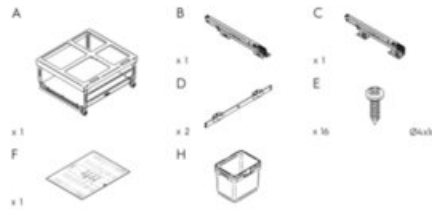

Technical Documents

Vibo KOMBI 2.0

Product Features

Marathon and Vibo's collaborative innovation, the Mini Kombi is the ideal solution for undersink waste storage. Effortlessly integrating into any kitchen with pullout or hinge-operated setups, these European-crafted systems support a hefty 40kg, fitting four key cabinet sizes - 15", 18", 21", and 24" - for unmatched durability and adaptability.

- Available in 4 widths: 15", 18", 21" and 24"
- Bottom mounted for easy installation on the floor of the cabinet
- Height: 334mm (13-5/32")†
- Compatible with 5/8" and 3/4" gables
- Adjustable door mount included
- Load capacity: 40kg (88lbs)

What's In the Box

- Frame
- Slides
- Screws
- Bins
- Template

Size	Capacity	Pull Out Dimensions (W x H x D)	Hinge Dimensions	Part#
15"	2x 12L	330mm x 334mm x 481mm (13 1/8" x 13 1/8" x 18 1/4")	330mm x 334mm x 481mm (12 1/8" x 13 1/8" x 18 1/4")	041-VMK15-24-IS
18"	2x 7L + 1x 16L	407mm x 334mm x 481mm (16 1/8" x 13 1/8" x 18 1/4")	380mm x 334mm x 481mm (14 1/8" x 13 1/8" x 18 1/4")	041-VMK18-30-IS
	2x 16L	407mm x 334mm x 481mm (16 1/8" x 13 1/8" x 18 1/4")	380mm x 334mm x 481mm (14 1/8" x 13 1/8" x 18 1/4")	041-VMK18-32-IS
21"	2x 7L + 1x 16L	483mm x 334mm x 481mm (19 1/8" x 13 1/8" x 18 1/4")	380mm x 334mm x 481mm (14 1/8" x 13 1/8" x 18 1/4")	041-VMK21-30-IS
	2x 16L	483mm x 334mm x 481mm (19 1/8" x 13 1/8" x 18 1/4")	380mm x 334mm x 481mm (14 1/8" x 13 1/8" x 18 1/4")	041-VMK21-32-IS
24"	2x 12L + 2x 7L	559mm x 334mm x 481mm (22 1/8" x 13 1/8" x 18 1/4")	530mm x 334mm x 481mm (20 1/8" x 13 1/8" x 18 1/4")	041-VMK24-38-IS
	2x 20L	559mm x 334mm x 481mm (22 1/8" x 13 1/8" x 18 1/4")	530mm x 334mm x 481mm (20 1/8" x 13 1/8" x 18 1/4")	041-VMK24-40-IS
---	---	---	---	041-VK-TOUCH