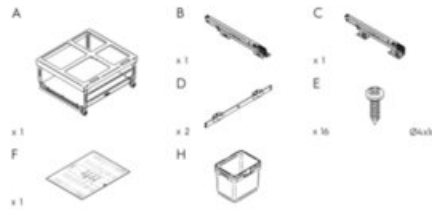

Technical Documents

Vibo KOMBI 2.0

Product Features

Marathon and Vibo's collaborative innovation, the Mini Kombi is the ideal solution for undersink waste storage. Effortlessly integrating into any kitchen with pullout or hinge-operated setups, these European-crafted systems support a hefty 40kg, fitting four key cabinet sizes - 15", 18", 21", and 24" - for unmatched durability and adaptability.

- Available in 4 widths: 15", 18", 21" and 24"
- Bottom mounted for easy installation on the floor of the cabinet
- Height: 334mm (13-5/32")†
- Compatible with 5/8" and 3/4" gables
- Adjustable door mount included
- Load capacity: 40kg (88lbs)

What's In the Box

- Frame
- Slides
- Screws
- Bins
- Template

Size	Capacity	Pull Out Dimensions (W x H x D)	Hinge Dimensions	Part#
15"	2x 12L	330mm x 334mm x 480mm (13 1/8" x 13 1/8" x 18 7/8")	330mm x 334mm x 480mm (12 9/16" x 13 1/8" x 18 7/8")	041-VMK15-24-IS
18"	2x 7L + 1x 16L	407mm x 334mm x 480mm (16 1/8" x 13 1/8" x 18 7/8")	380mm x 334mm x 480mm (14 9/16" x 13 1/8" x 18 7/8")	041-VMK18-30-IS*
	2x 16L	407mm x 334mm x 480mm (16 1/8" x 13 1/8" x 18 7/8")	380mm x 334mm x 480mm (14 9/16" x 13 1/8" x 18 7/8")	041-VMK18-32-IS*
21"	2x 7L + 1x 16L	485mm x 334mm x 480mm (19 1/8" x 13 1/8" x 18 7/8")	380mm x 334mm x 480mm (14 9/16" x 13 1/8" x 18 7/8")	041-VMK21-30-IS*
	2x 16L	485mm x 334mm x 480mm (19 1/8" x 13 1/8" x 18 7/8")	380mm x 334mm x 480mm (14 9/16" x 13 1/8" x 18 7/8")	041-VMK21-32-IS*
24"	2x 12L + 2x 7L	559mm x 334mm x 480mm (22 1/8" x 13 1/8" x 18 7/8")	530mm x 334mm x 480mm (20 9/16" x 13 1/8" x 18 7/8")	041-VMK24-38-IS
	2x 20L	559mm x 334mm x 480mm (22 1/8" x 13 1/8" x 18 7/8")	530mm x 334mm x 480mm (20 9/16" x 13 1/8" x 18 7/8")	041-VMK24-40-IS*
--	--	--	--	041-VK-TOUCH