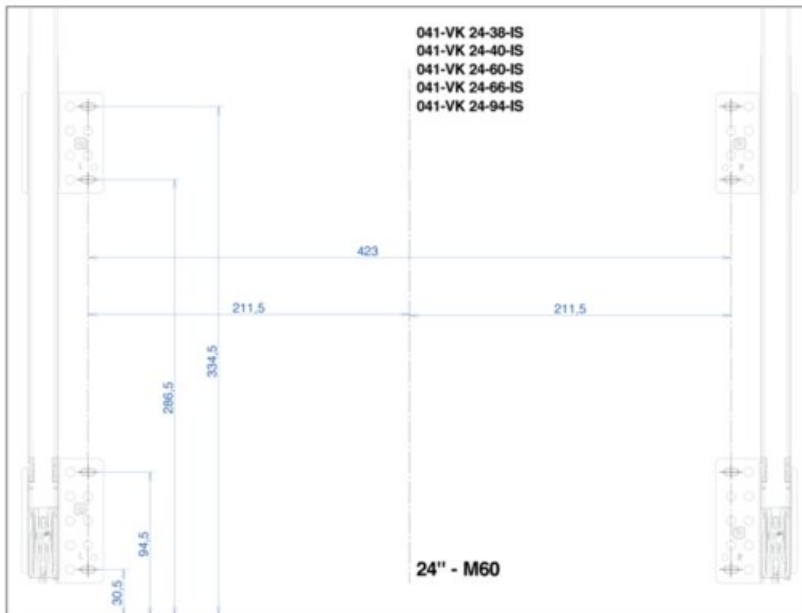

Technical Documents

View this product online at <https://marathonhardware.com/pd/041-VMK24-38-IS>