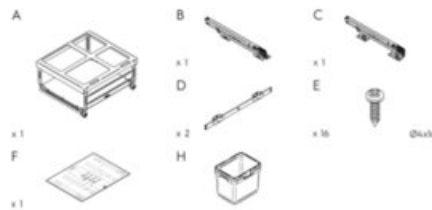

Technical Documents

Vibo KOMBI 2.0

Product Features

Marathon and Vibo's collaborative innovation, the Mini Kombi is the ideal solution for undersink waste storage. Effortlessly integrating into any kitchen with pullout or hinge-operated setups, these European-crafted systems support a hefty 40kg, fitting four key cabinet sizes - 15", 18", 21", and 24" - for unmatched durability and adaptability.

- Available in 4 widths: 15", 18", 21" and 24"
- Bottom mounted for easy installation on the floor of the cabinet
- Height: 334mm (13-5/32")†
- Compatible with 5/8" and 3/4" gables
- Adjustable door mount included
- Load capacity: 40kg (88lbs)

What's In the Box

- Frame
- Slides
- Screws
- Bins
- Template

Size	Capacity	Pull Out Dimensions (W x H x D)	Hinge Dimensions	Part#
15"	2x 12L	330mm x 334mm x 480mm (13 1/8" x 13 1/8" x 18 1/4")	330mm x 334mm x 480mm (12 1/4" x 13 1/8" x 18 1/4")	041-VMK15-24-IS
18"	2x 7L + 1x 16L	407mm x 334mm x 480mm (16 1/8" x 13 1/8" x 18 1/4")	380mm x 334mm x 480mm (14 1/2" x 13 1/8" x 18 1/4")	041-VMK18-30-IS
	2x 16L	407mm x 334mm x 480mm (16 1/8" x 13 1/8" x 18 1/4")	380mm x 334mm x 480mm (14 1/2" x 13 1/8" x 18 1/4")	041-VMK18-32-IS
21"	2x 7L + 1x 16L	483mm x 334mm x 480mm (19 1/8" x 13 1/8" x 18 1/4")	380mm x 334mm x 480mm (14 1/2" x 13 1/8" x 18 1/4")	041-VMK21-30-IS
	2x 16L	483mm x 334mm x 480mm (19 1/8" x 13 1/8" x 18 1/4")	380mm x 334mm x 480mm (14 1/2" x 13 1/8" x 18 1/4")	041-VMK21-32-IS
24"	2x 12L + 2x 7L	559mm x 334mm x 480mm (22 1/8" x 13 1/8" x 18 1/4")	530mm x 334mm x 480mm (20 1/2" x 13 1/8" x 18 1/4")	041-VMK24-38-IS
	2x 20L	559mm x 334mm x 480mm (22 1/8" x 13 1/8" x 18 1/4")	530mm x 334mm x 480mm (20 1/2" x 13 1/8" x 18 1/4")	041-VMK24-40-IS
---	---	---	---	041-VK-TOUCH