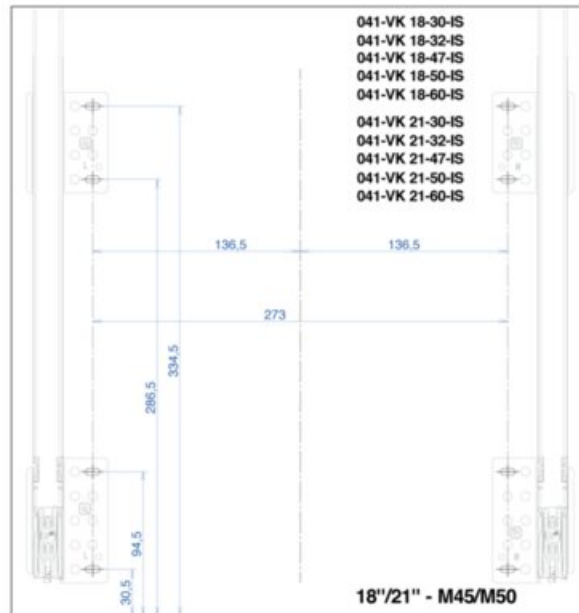

Technical Documents

View this product online at <https://marathonhardware.com/pd/041-VMK21-32-IS>