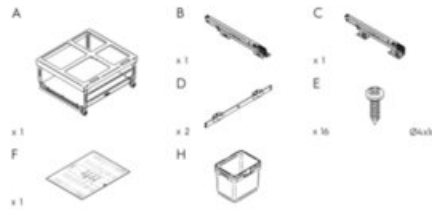

### Product Features

Marathon and Vibo's collaborative innovation, the Mini Kombi is the ideal solution for undersink waste storage. Effortlessly integrating into any kitchen with pullout or hinge-operated setups, these European-crafted systems support a hefty 40kg, fitting four key cabinet sizes - 15", 18", 21", and 24" - for unmatched durability and adaptability.

- Available in 4 widths: 15", 18", 21" and 24"
- Bottom mounted for easy installation on the floor of the cabinet
- Height: 334mm (13-5/32")†
- Compatible with 5/8" and 3/4" gables
- Adjustable door mount included
- Load capacity: 40kg (88lbs)

### What's In the Box

- Frame
- Slides
- Screws
- Bins
- Template

Size	Capacity	Pull Out Dimensions (W x H x D)	Hinge Dimensions	Part#
15"	2x 12L	330mm x 334mm x 481mm (13 1/4" x 13 1/8" x 18 7/8")	330mm x 334mm x 481mm (12 9/16" x 13 1/8" x 18 7/8")	041-VMK15-24-IS
18"	2x 7L + 1x 16L	407mm x 334mm x 481mm (16 1/8" x 13 1/8" x 18 7/8")	380mm x 334mm x 481mm (14 9/16" x 13 1/8" x 18 7/8")	041-VMK18-30-IS
	2x 16L	407mm x 334mm x 481mm (16 1/8" x 13 1/8" x 18 7/8")	380mm x 334mm x 481mm (14 9/16" x 13 1/8" x 18 7/8")	041-VMK18-32-IS
21"	2x 7L + 1x 16L	483mm x 334mm x 481mm (19 1/8" x 13 1/8" x 18 7/8")	380mm x 334mm x 481mm (14 9/16" x 13 1/8" x 18 7/8")	041-VMK21-30-IS
	2x 16L	483mm x 334mm x 481mm (19 1/8" x 13 1/8" x 18 7/8")	380mm x 334mm x 481mm (14 9/16" x 13 1/8" x 18 7/8")	041-VMK21-32-IS
24"	2x 12L + 2x 7L	559mm x 334mm x 481mm (22 1/8" x 13 1/8" x 18 7/8")	530mm x 334mm x 481mm (20 9/16" x 13 1/8" x 18 7/8")	041-VMK24-38-IS
	2x 20L	559mm x 334mm x 481mm (22 1/8" x 13 1/8" x 18 7/8")	530mm x 334mm x 481mm (20 9/16" x 13 1/8" x 18 7/8")	041-VMK24-40-IS
--	--	--	--	041-VK-TOUCH