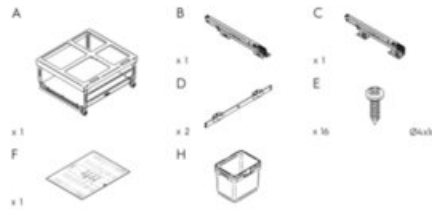

- Available in 4 widths: 15", 18", 21" and 24"
- Bottom mounted for easy installation on the floor of the cabinet
- Height: 334mm (13-5/32")†
- Compatible with 5/8" and 3/4" gables
- Adjustable door mount included
- Load capacity: 40kg (88lbs)

### What's In the Box

- Frame
- Slides
- Screws
- Bins
- Template

| Size | Capacity       | Pull Out Dimensions (W x H x D)                     | Hinge Dimensions                                     | Part#           |
|------|----------------|---|--|-----------------|
| 15"  | 2x 12L         | 330mm x 334mm x 481mm (13 1/8" x 13 1/8" x 18 7/8") | 330mm x 334mm x 481mm (12 9/16" x 13 1/8" x 18 7/8") | 041-VMK15-24-IS |
| 18"  | 2x 7L + 1x 16L | 407mm x 334mm x 481mm (16 1/8" x 13 1/8" x 18 7/8") | 380mm x 334mm x 481mm (14 9/16" x 13 1/8" x 18 7/8") | 041-VMK18-30-IS |
|      | 2x 16L         | 407mm x 334mm x 481mm (16 1/8" x 13 1/8" x 18 7/8") | 380mm x 334mm x 481mm (14 9/16" x 13 1/8" x 18 7/8") | 041-VMK18-32-IS |
| 21"  | 2x 7L + 1x 16L | 483mm x 334mm x 481mm (19 1/8" x 13 1/8" x 18 7/8") | 380mm x 334mm x 481mm (14 9/16" x 13 1/8" x 18 7/8") | 041-VMK21-30-IS |
|      | 2x 16L         | 483mm x 334mm x 481mm (19 1/8" x 13 1/8" x 18 7/8") | 380mm x 334mm x 481mm (14 9/16" x 13 1/8" x 18 7/8") | 041-VMK21-32-IS |
| 24"  | 2x 12L + 2x 7L | 559mm x 334mm x 481mm (22 1/8" x 13 1/8" x 18 7/8") | 530mm x 334mm x 481mm (20 7/8" x 13 1/8" x 18 7/8")  | 041-VMK24-38-IS |
|      | 2x 20L         | 559mm x 334mm x 481mm (22 1/8" x 13 1/8" x 18 7/8") | 530mm x 334mm x 481mm (20 7/8" x 13 1/8" x 18 7/8")  | 041-VMK24-40-IS |
| ---  | ---            | ---   | ---  | 041-VK-TOUCH    |