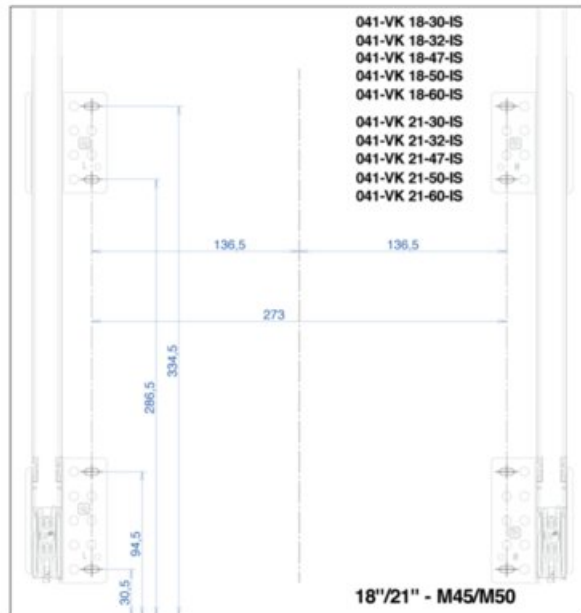

Technical Documents

View this product online at <https://marathonhardware.com/pd/041-VMK18-30-IS>