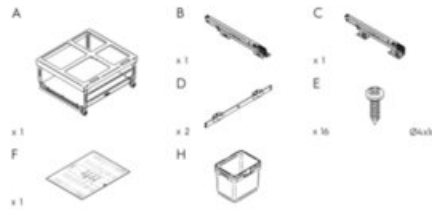

Technical Documents

Vibo KOMBI 2.0

Product Features

Marathon and Vibo's collaborative innovation, the Mini Kombi is the ideal solution for undersink waste storage. Effortlessly integrating into any kitchen with pullout or hinge-operated setups, these European-crafted systems support a hefty 40kg, fitting four key cabinet sizes - 15", 18", 21", and 24" - for unmatched durability and adaptability.

- Available in 4 widths: 15", 18", 21" and 24"
- Bottom mounted for easy installation on the floor of the cabinet
- Height: 334mm (13-5/32")†
- Compatible with 5/8" and 3/4" gables
- Adjustable door mount included
- Load capacity: 40kg (88lbs)

What's In the Box

- Frame
- Slides
- Screws
- Bins
- Template

Size	Capacity	Pull Out Dimensions (W x H x D)	Hinge Dimensions	Part#
15"	2x 12L	330mm x 334mm x 480mm (13 1/8" x 13 1/8" x 18 7/8")	330mm x 334mm x 480mm (12 9/16" x 13 1/8" x 18 7/8")	041-VMK15-24-IS
18"	2x 7L + 1x 16L	407mm x 334mm x 480mm (16 1/8" x 13 1/8" x 18 7/8")	380mm x 334mm x 480mm (14 9/16" x 13 1/8" x 18 7/8")	041-VMK18-30-IS
	2x 16L	407mm x 334mm x 480mm (16 1/8" x 13 1/8" x 18 7/8")	380mm x 334mm x 480mm (14 9/16" x 13 1/8" x 18 7/8")	041-VMK18-32-IS
21"	2x 7L + 1x 16L	483mm x 334mm x 480mm (19 1/8" x 13 1/8" x 18 7/8")	380mm x 334mm x 480mm (14 9/16" x 13 1/8" x 18 7/8")	041-VMK21-30-IS
	2x 16L	483mm x 334mm x 480mm (19 1/8" x 13 1/8" x 18 7/8")	380mm x 334mm x 480mm (14 9/16" x 13 1/8" x 18 7/8")	041-VMK21-32-IS
24"	2x 12L + 2x 7L	559mm x 334mm x 480mm (22 1/8" x 13 1/8" x 18 7/8")	530mm x 334mm x 480mm (20 9/16" x 13 1/8" x 18 7/8")	041-VMK24-38-IS
	2x 20L	559mm x 334mm x 480mm (22 1/8" x 13 1/8" x 18 7/8")	530mm x 334mm x 480mm (20 9/16" x 13 1/8" x 18 7/8")	041-VMK24-40-IS
--	--	--	--	041-VK-TOUCH