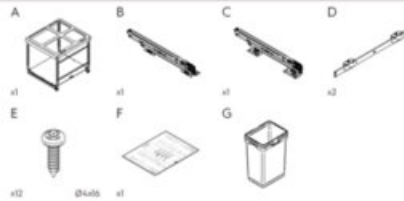

What's In the Box

- Frame
- Slides
- Screws
- Bins
- Template

Size	Capacity	Pull Out Dimensions (W x H x D)	Hinge Dimensions (W x H x D)	Part#
12"	2x 10L	255mm x 548mm x 483mm (10 1/8" x 21 1/4" x 18 1/4")	230mm x 548mm x 483mm (9 1/8" x 21 1/4" x 18 1/4")	041-VK12-20-IS
	33L	255mm x 548mm x 483mm (10 1/8" x 21 1/4" x 18 1/4")	230mm x 548mm x 483mm (9 1/8" x 21 1/4" x 18 1/4")	041-VK12-33-IS
15"	2x 20L	353mm x 548mm x 483mm (13 7/8" x 21 1/4" x 18 1/4")	330mm x 548mm x 483mm (12 1/4" x 21 1/4" x 18 1/4")	041-VK15-40-IS
	47L	353mm x 645mm x 483mm (13 7/8" x 25 3/8" x 18 1/4")	330mm x 645mm x 483mm (12 1/4" x 25 3/8" x 18 1/4")	041-VK15-47-IS
18"	2x 30L	407mm x 548mm x 483mm (16 1/8" x 21 1/4" x 18 1/4")	380mm x 548mm x 483mm (14 1/4" x 21 1/4" x 18 1/4")	041-VK18-50-IS
	1x 30L + 2x 10L	407mm x 548mm x 483mm (16 1/8" x 21 1/4" x 18 1/4")	380mm x 548mm x 483mm (14 1/4" x 21 1/4" x 18 1/4")	041-VK18-60-IS
	47L	407mm x 645mm x 483mm (16 1/8" x 25 3/8" x 18 1/4")	380mm x 645mm x 483mm (14 1/4" x 25 3/8" x 18 1/4")	041-VK18-47-IS
21"	1x 30L + 2x 10L	483mm x 645mm x 483mm (19 1/8" x 25 3/8" x 18 1/4")	380mm x 645mm x 483mm (14 1/4" x 25 3/8" x 18 1/4")	041-VK21-50-IS
	2x 30L	483mm x 548mm x 483mm (19 1/8" x 21 1/4" x 18 1/4")	380mm x 548mm x 483mm (14 1/4" x 21 1/4" x 18 1/4")	041-VK21-60-IS
24"	2x 20L + 2x 10L	559mm x 548mm x 483mm (22 1/8" x 21 1/4" x 18 1/4")	530mm x 548mm x 483mm (20 1/4" x 21 1/4" x 18 1/4")	041-VK24-60-IS
	2x 33L	559mm x 548mm x 483mm (22 1/8" x 21 1/4" x 18 1/4")	530mm x 548mm x 483mm (20 1/4" x 21 1/4" x 18 1/4")	041-VK24-66-IS
	2x 47L	559mm x 645mm x 483mm (22 1/8" x 25 3/8" x 18 1/4")	542mm x 645mm x 483mm (21 1/4" x 25 3/8" x 18 1/4")	041-VK24-94-IS
---	---	---	---	041-VK-TOUCH