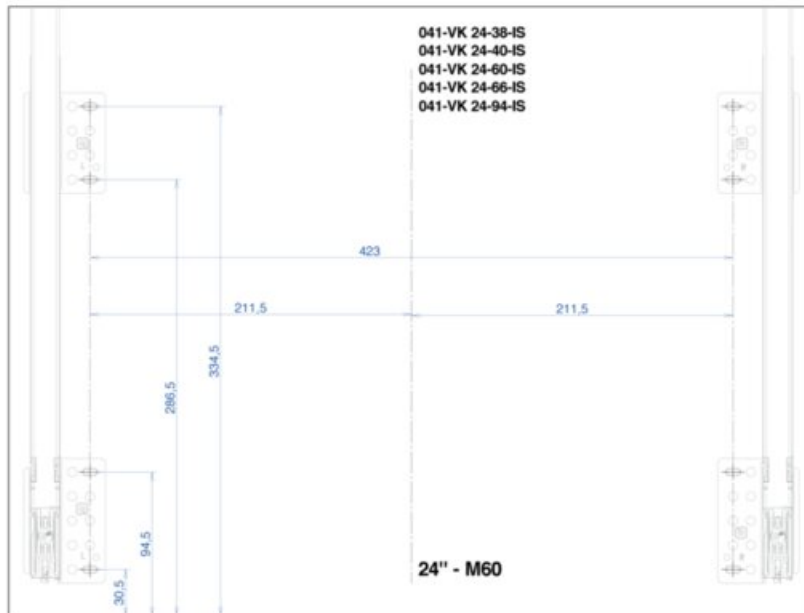

Technical Documents

View this product online at <https://marathonhardware.com/pd/041-VK24-94-IS>