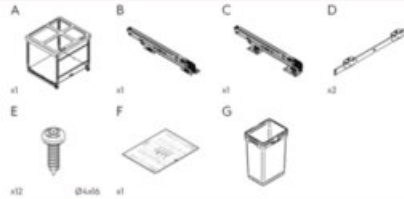

What's In the Box

- Frame
- Slides
- Screws
- Bins
- Template

Size	Capacity	Pull Out Dimensions (W x H x D)	Hinge Dimensions (W x H x D)	Part#
12"	2x 10L	255mm x 548mm x 485mm (10 1/8" x 21 1/2" x 18 1/4")	230mm x 548mm x 481mm (9 1/8" x 21 1/2" x 18 1/4")	041-VK12-20-IS
	33L	255mm x 548mm x 485mm (10 1/8" x 21 1/2" x 18 1/4")	230mm x 548mm x 481mm (9 1/8" x 21 1/2" x 18 1/4")	041-VK12-33-IS
15"	2x 20L	351mm x 548mm x 481mm (13 7/8" x 21 1/2" x 18 1/4")	330mm x 548mm x 481mm (12 1/4" x 21 1/2" x 18 1/4")	041-VK15-40-IS
	47L	351mm x 548mm x 481mm (13 7/8" x 21 1/2" x 18 1/4")	330mm x 548mm x 481mm (12 1/4" x 21 1/2" x 18 1/4")	041-VK15-47-IS
18"	1x 30L + 2x 10L	407mm x 548mm x 481mm (16 1/8" x 21 1/2" x 18 1/4")	380mm x 548mm x 481mm (14 1/2" x 21 1/2" x 18 1/4")	041-VK18-50-IS
	2x 30L	407mm x 548mm x 481mm (16 1/8" x 21 1/2" x 18 1/4")	380mm x 548mm x 481mm (14 1/2" x 21 1/2" x 18 1/4")	041-VK18-60-IS
	47L	483mm x 645mm x 481mm (19 1/8" x 25 3/8" x 18 1/4")	380mm x 645mm x 481mm (14 1/2" x 25 3/8" x 18 1/4")	041-VK21-47-IS
21"	1x 30L + 2x 10L	483mm x 645mm x 481mm (19 1/8" x 25 3/8" x 18 1/4")	380mm x 645mm x 481mm (14 1/2" x 25 3/8" x 18 1/4")	041-VK21-50-IS
	2x 30L	483mm x 645mm x 481mm (19 1/8" x 25 3/8" x 18 1/4")	380mm x 645mm x 481mm (14 1/2" x 25 3/8" x 18 1/4")	041-VK21-60-IS
24"	2x 20L + 2x 10L	559mm x 548mm x 481mm (22 1/8" x 21 1/2" x 18 1/4")	530mm x 548mm x 481mm (20 1/2" x 21 1/2" x 18 1/4")	041-VK24-60-IS
	2x 33L	559mm x 548mm x 481mm (22 1/8" x 21 1/2" x 18 1/4")	530mm x 548mm x 481mm (20 1/2" x 21 1/2" x 18 1/4")	041-VK24-66-IS
	2x 47L	559mm x 645mm x 481mm (22 1/8" x 25 3/8" x 18 1/4")	542mm x 645mm x 481mm (21 1/2" x 25 3/8" x 18 1/4")	041-VK24-94-IS
---	---	---	---	041-VK-TOUCH