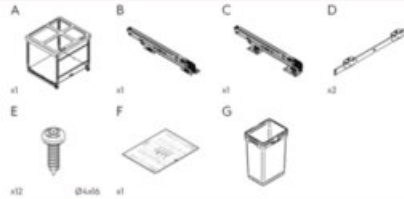

What's In the Box

- Frame
- Slides
- Screws
- Bins
- Template

Size	Capacity	Pull Out Dimensions (W x H x D)	Hinge Dimensions (W x H x D)	Part#
12"	2x 10L	255mm x 548mm x 483mm (10 1/8" x 21 1/4" x 18 1/4")	230mm x 548mm x 483mm (9 1/8" x 21 1/4" x 18 1/4")	041-VK12-20-IS
	33L	255mm x 548mm x 483mm (10 1/8" x 21 1/4" x 18 1/4")	230mm x 548mm x 483mm (9 1/8" x 21 1/4" x 18 1/4")	041-VK12-33-IS
15"	2x 20L	353mm x 548mm x 483mm (13 7/8" x 21 1/4" x 18 1/4")	330mm x 548mm x 483mm (12 1/4" x 21 1/4" x 18 1/4")	041-VK15-40-IS
	47L	353mm x 645mm x 483mm (13 7/8" x 25 3/8" x 18 1/4")	330mm x 645mm x 483mm (12 1/4" x 25 3/8" x 18 1/4")	041-VK15-47-IS
18"	2x 30L	407mm x 548mm x 483mm (16 1/8" x 21 1/4" x 18 1/4")	380mm x 548mm x 483mm (14 1/4" x 21 1/4" x 18 1/4")	041-VK18-40-IS
	1x 30L + 2x 10L	407mm x 548mm x 483mm (16 1/8" x 21 1/4" x 18 1/4")	380mm x 548mm x 483mm (14 1/4" x 21 1/4" x 18 1/4")	041-VK18-50-IS
	47L	407mm x 548mm x 483mm (16 1/8" x 21 1/4" x 18 1/4")	380mm x 548mm x 483mm (14 1/4" x 21 1/4" x 18 1/4")	041-VK18-60-IS
21"	2x 30L	483mm x 645mm x 483mm (19 1/8" x 25 3/8" x 18 1/4")	380mm x 645mm x 483mm (14 1/4" x 25 3/8" x 18 1/4")	041-VK21-47-IS
	1x 30L + 2x 10L	483mm x 645mm x 483mm (19 1/8" x 25 3/8" x 18 1/4")	380mm x 645mm x 483mm (14 1/4" x 25 3/8" x 18 1/4")	041-VK21-50-IS
	2x 30L	483mm x 548mm x 483mm (19 1/8" x 21 1/4" x 18 1/4")	380mm x 548mm x 483mm (14 1/4" x 21 1/4" x 18 1/4")	041-VK21-60-IS
24"	2x 20L + 2x 10L	559mm x 548mm x 483mm (22 1/8" x 21 1/4" x 18 1/4")	530mm x 548mm x 483mm (20 1/4" x 21 1/4" x 18 1/4")	041-VK24-60-IS
	2x 33L	559mm x 548mm x 483mm (22 1/8" x 21 1/4" x 18 1/4")	530mm x 548mm x 483mm (20 1/4" x 21 1/4" x 18 1/4")	041-VK24-66-IS
	2x 47L	559mm x 645mm x 483mm (22 1/8" x 25 3/8" x 18 1/4")	542mm x 645mm x 483mm (21 1/4" x 25 3/8" x 18 1/4")	041-VK24-94-IS
---	---	---	---	041-VK-TOUCH