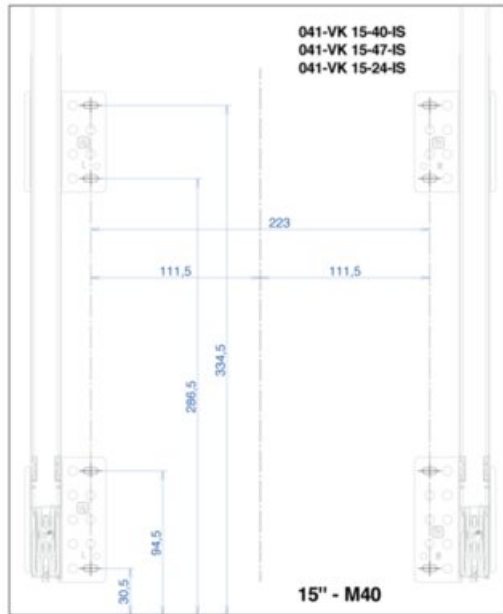

Technical Documents

View this product online at <https://marathonhardware.com/pd/041-VK15-40-IS>