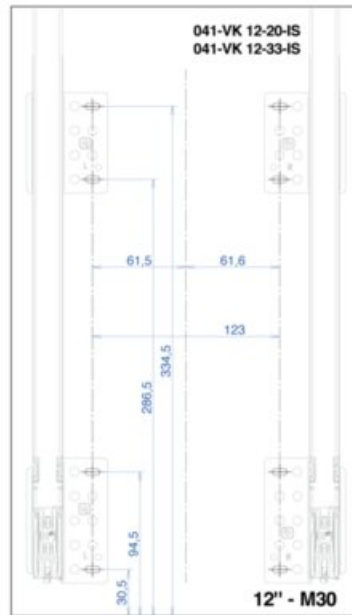

Technical Documents

View this product online at <https://marathonhardware.com/pd/041-VK12-33-IS>