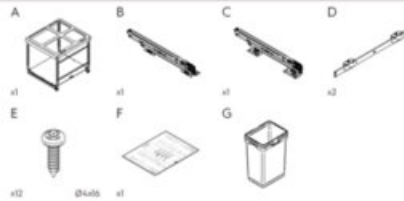

What's In the Box

- Frame
- Slides
- Screws
- Bins
- Template

Size	Capacity	Pull Out Dimensions (W x H x D)	Hinge Dimensions (W x H x D)	Part#
12"	2x 10L	255mm x 548mm x 483mm (10 1/8" x 21 1/4" x 18 1/4")	230mm x 548mm x 483mm (9 1/8" x 21 1/4" x 18 1/4")	041-VK12-20-IS
	33L	255mm x 548mm x 483mm (10 1/8" x 21 1/4" x 18 1/4")	230mm x 548mm x 483mm (9 1/8" x 21 1/4" x 18 1/4")	041-VK12-33-IS
15"	2x 20L	353mm x 548mm x 483mm (13 7/8" x 21 1/4" x 18 1/4")	330mm x 548mm x 483mm (12 1/4" x 21 1/4" x 18 1/4")	041-VK15-40-IS
	47L	353mm x 645mm x 483mm (13 7/8" x 25 3/8" x 18 1/4")	330mm x 645mm x 483mm (12 1/4" x 25 3/8" x 18 1/4")	041-VK15-47-IS
18"	2x 30L	407mm x 548mm x 483mm (16 1/8" x 21 1/4" x 18 1/4")	380mm x 548mm x 483mm (14 1/2" x 21 1/4" x 18 1/4")	041-VK18-50-IS
	1x 30L + 2x 10L	407mm x 548mm x 483mm (16 1/8" x 21 1/4" x 18 1/4")	380mm x 548mm x 483mm (14 1/2" x 21 1/4" x 18 1/4")	041-VK18-60-IS
	47L	407mm x 645mm x 483mm (16 1/8" x 25 3/8" x 18 1/4")	380mm x 645mm x 483mm (14 1/2" x 25 3/8" x 18 1/4")	041-VK18-47-IS
21"	1x 30L + 2x 10L	483mm x 645mm x 483mm (19 1/8" x 25 3/8" x 18 1/4")	380mm x 645mm x 483mm (14 1/2" x 25 3/8" x 18 1/4")	041-VK21-50-IS
	2x 30L	483mm x 548mm x 483mm (19 1/8" x 21 1/4" x 18 1/4")	380mm x 548mm x 483mm (14 1/2" x 21 1/4" x 18 1/4")	041-VK21-60-IS
24"	2x 20L + 2x 10L	559mm x 548mm x 483mm (22 1/8" x 21 1/4" x 18 1/4")	530mm x 548mm x 483mm (20 1/2" x 21 1/4" x 18 1/4")	041-VK24-60-IS
	2x 33L	559mm x 548mm x 483mm (22 1/8" x 21 1/4" x 18 1/4")	530mm x 548mm x 483mm (20 1/2" x 21 1/4" x 18 1/4")	041-VK24-66-IS
	2x 47L	559mm x 645mm x 483mm (22 1/8" x 25 3/8" x 18 1/4")	542mm x 645mm x 483mm (21 1/4" x 25 3/8" x 18 1/4")	041-VK24-94-IS
---	---	---	---	041-VK-TOUCH