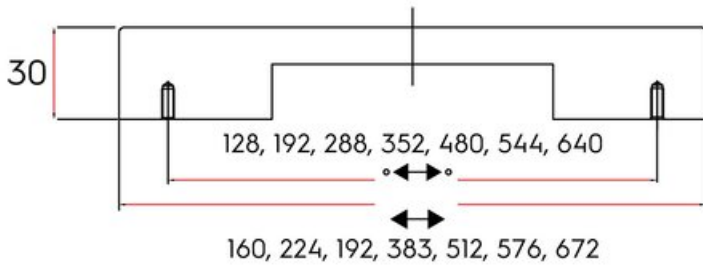

Technical Documents

View this product online at <https://marathonhardware.com/pd/9318-768-SGLD>