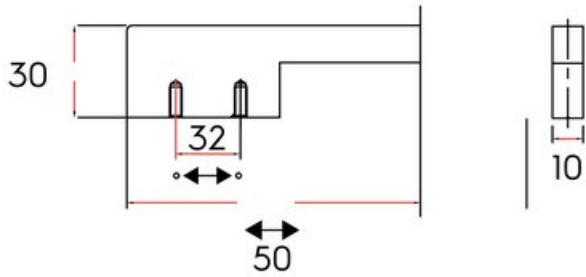

Technical Documents

View this product online at <https://marathonhardware.com/pd/9318-768-SGLD>