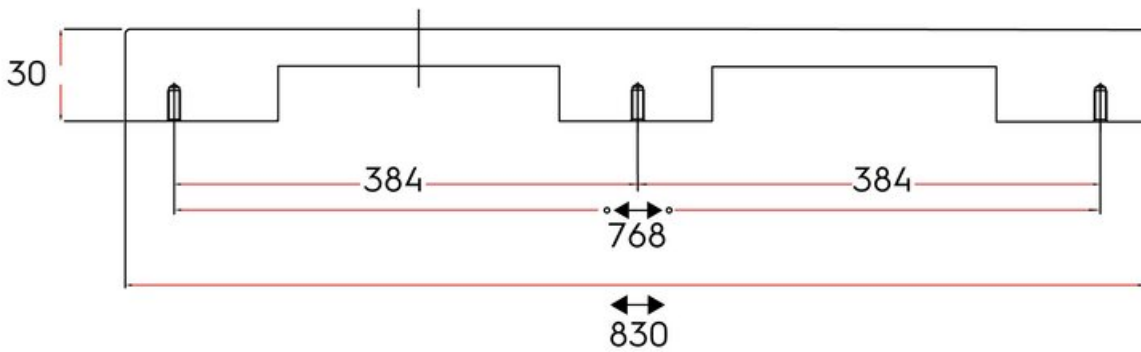

Technical Documents

View this product online at <https://marathonhardware.com/pd/9318-768-SGLD>