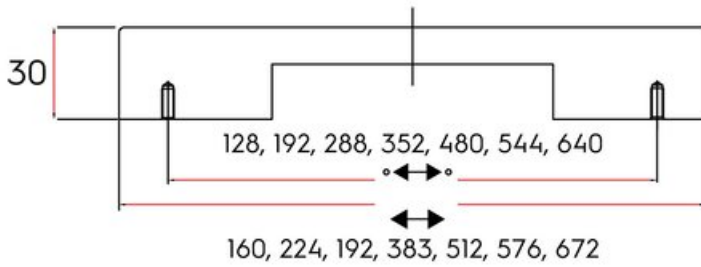

Technical Documents

View this product online at <https://marathonhardware.com/pd/9318-768-DBRZ>