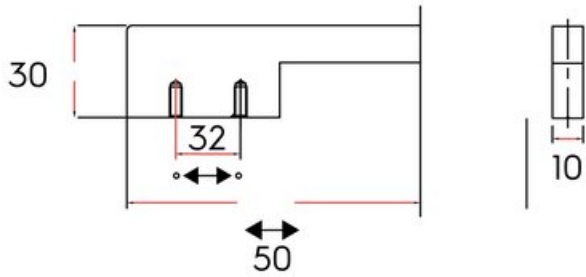

Technical Documents

View this product online at <https://marathonhardware.com/pd/9318-768-DBRZ>