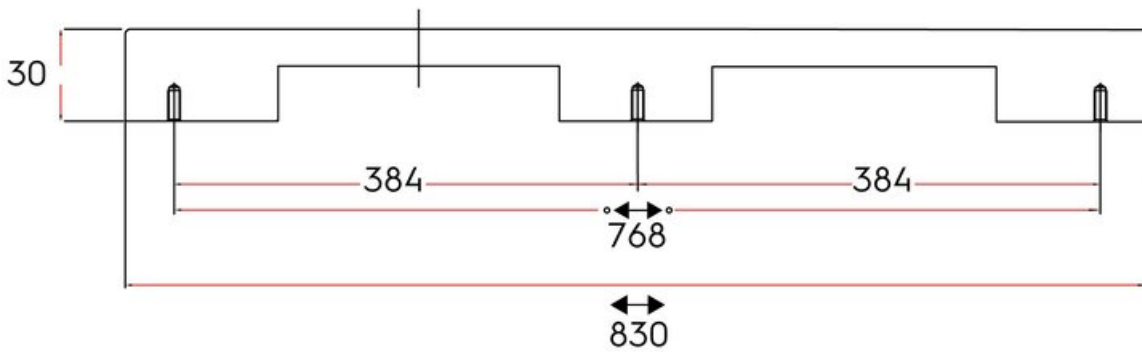

Technical Documents

View this product online at <https://marathonhardware.com/pd/9318-768-DBRZ>