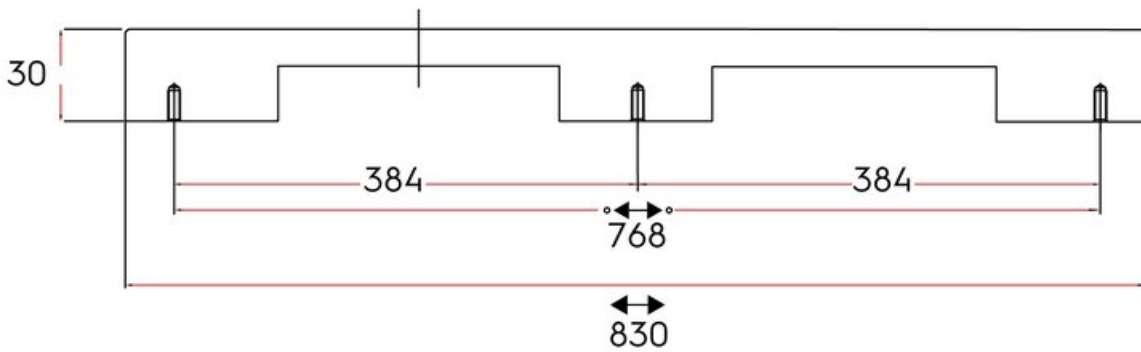

Technical Documents

View this product online at <https://marathonhardware.com/pd/9318-352-SGLD>