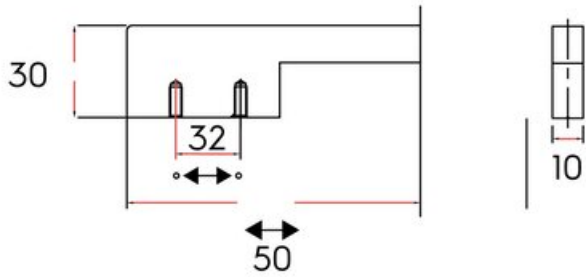

Technical Documents

View this product online at <https://marathonhardware.com/pd/9318-352-SGLD>