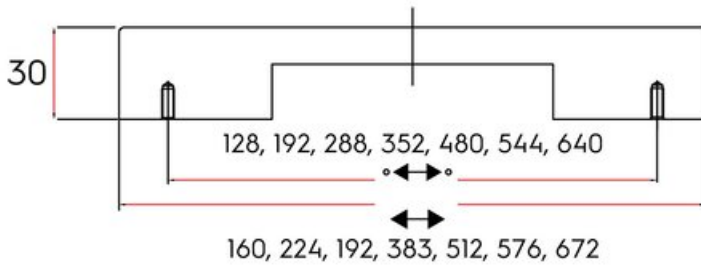

Technical Documents

View this product online at <https://marathonhardware.com/pd/9318-352-SGLD>