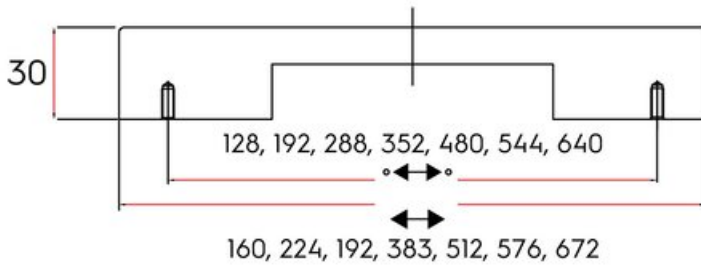

Technical Documents

View this product online at <https://marathonhardware.com/pd/9318-352-DBRZ>