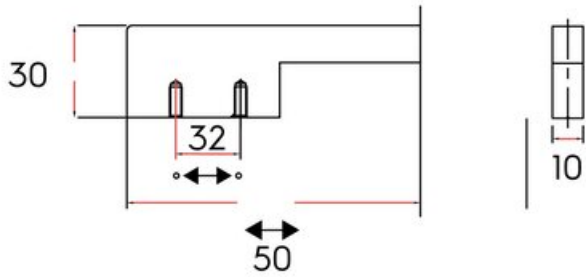

Technical Documents

View this product online at <https://marathonhardware.com/pd/9318-352-DBRZ>