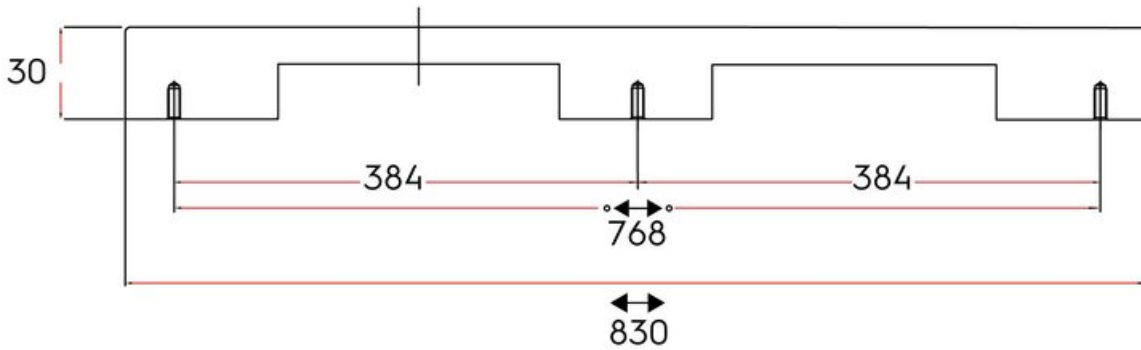

Technical Documents

View this product online at <https://marathonhardware.com/pd/9318-352-DBRZ>