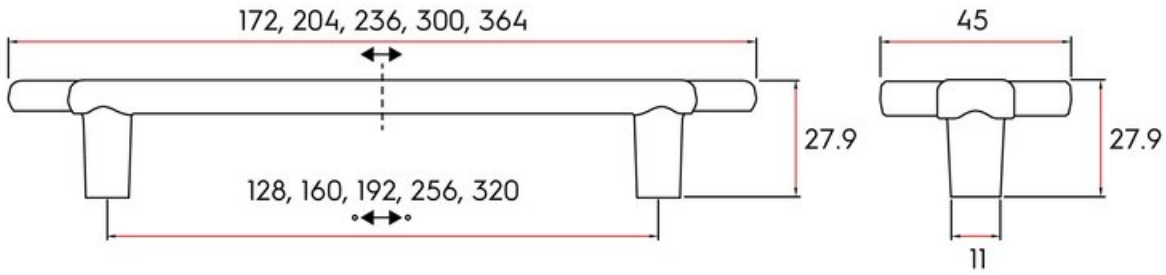

Technical Documents

View this product online at <https://marathonhardware.com/pd/9791-160-SGLD>