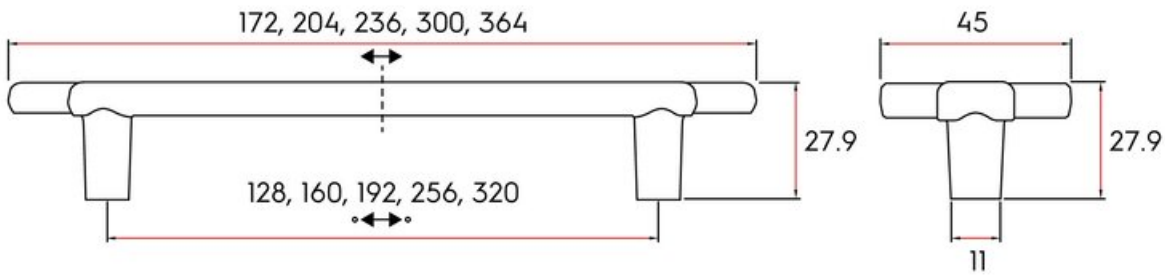

Technical Documents

View this product online at <https://marathonhardware.com/pd/9791-160-GREY>