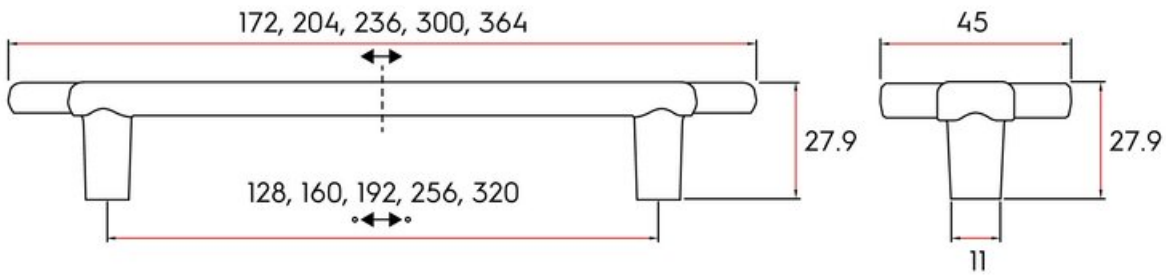

Technical Documents

View this product online at <https://marathonhardware.com/pd/9791-160-DBRZ>