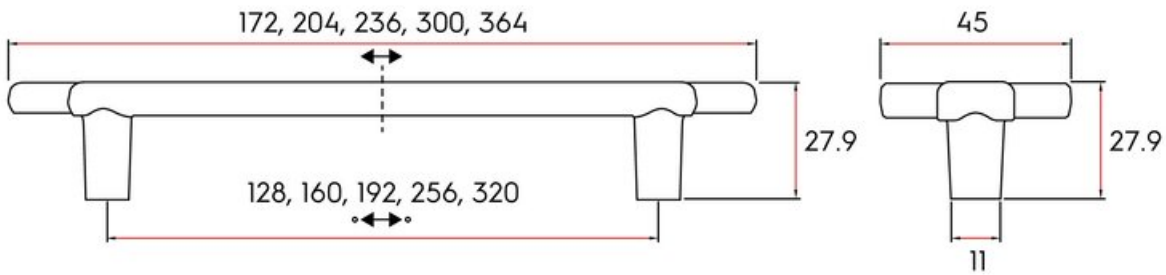

Technical Documents

View this product online at <https://marathonhardware.com/pd/9791-160-DBK>