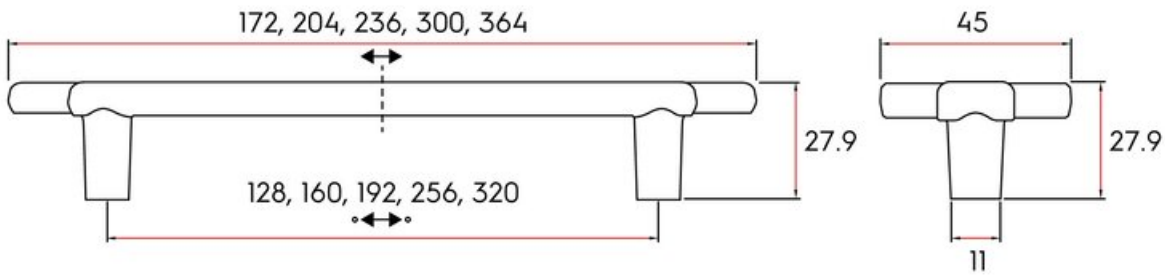

Technical Documents

View this product online at <https://marathonhardware.com/pd/9791-160-BSN>