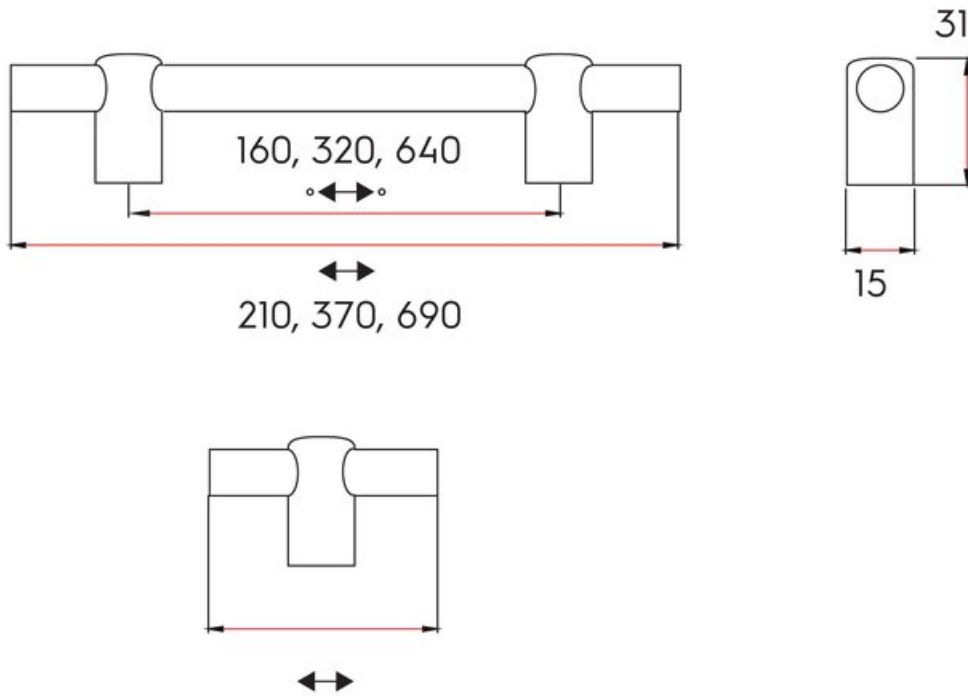

Center to Center Length	640 mm
Collection	Renate
Colour Group	Bronze
Finish Code	Titanium Bronze
Mounting Type	M4 Machine Screw
Overall Length	690 mm
Projection (Height)	31 mm
Style Family	Designer
Width	15 mm

Product Advantages

- Knurled texture
- 8 finishes and combinations to choose from
- 3 lengths: 160mm, 320mm, 640mm

Technical Documents

View this product online at <https://marathonhardware.com/pd/8171-640-TBRZ>