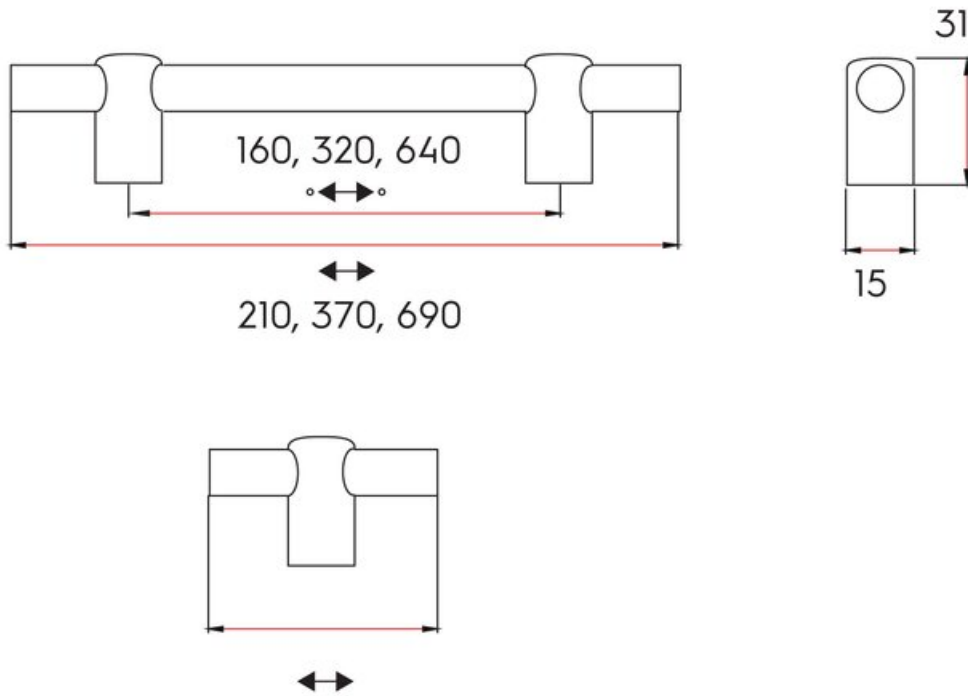

Technical Documents

View this product online at <https://marathonhardware.com/pd/8171-640-SIL>