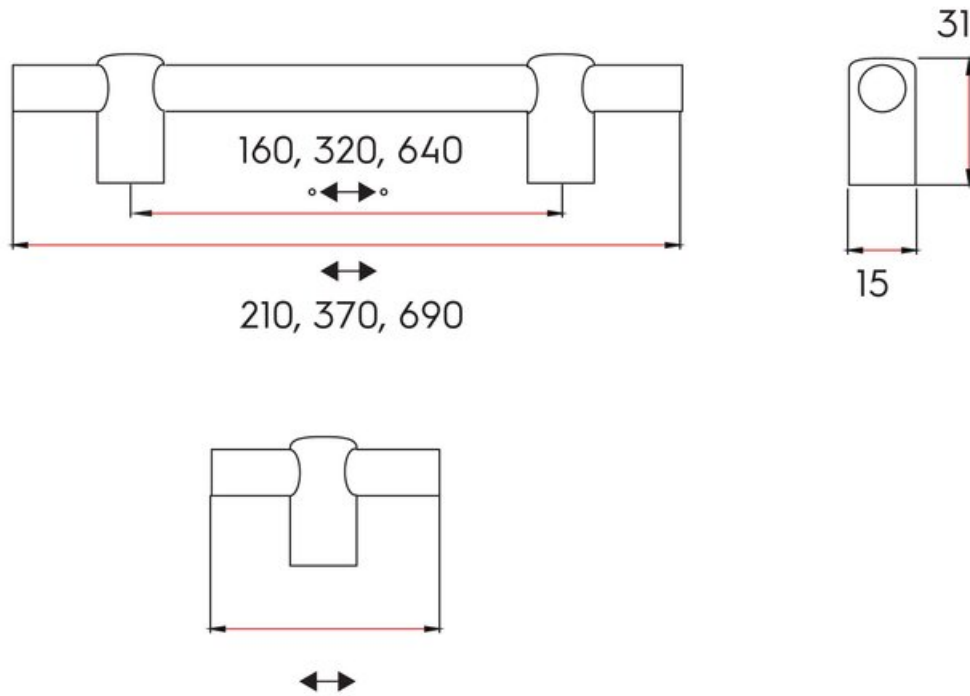

Technical Documents

View this product online at <https://marathonhardware.com/pd/8171-640-CBRZ>