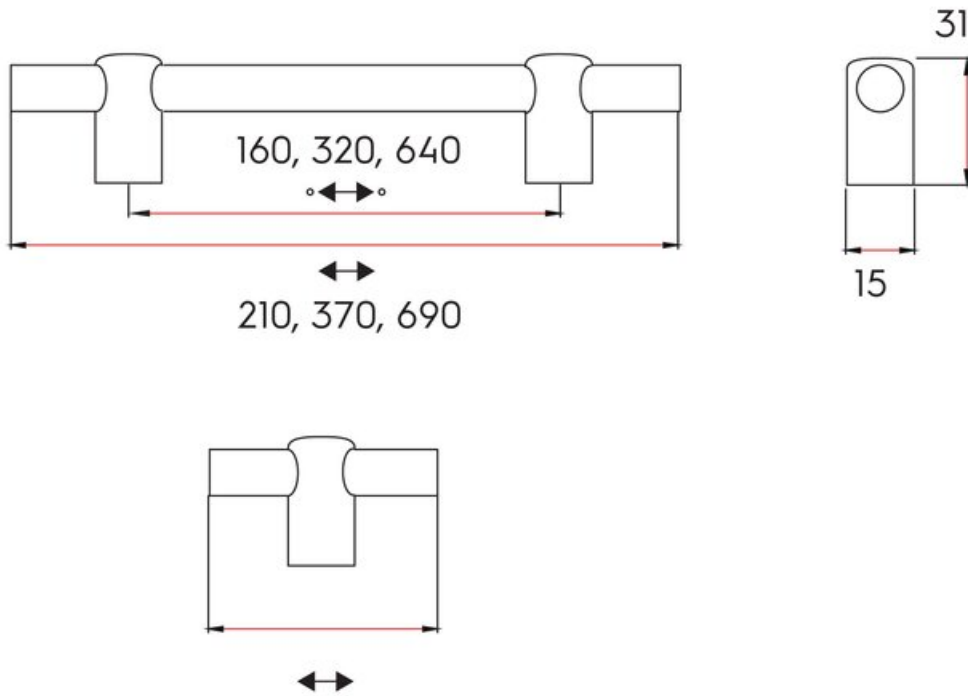

Technical Documents

View this product online at <https://marathonhardware.com/pd/8171-160-CBRZ>