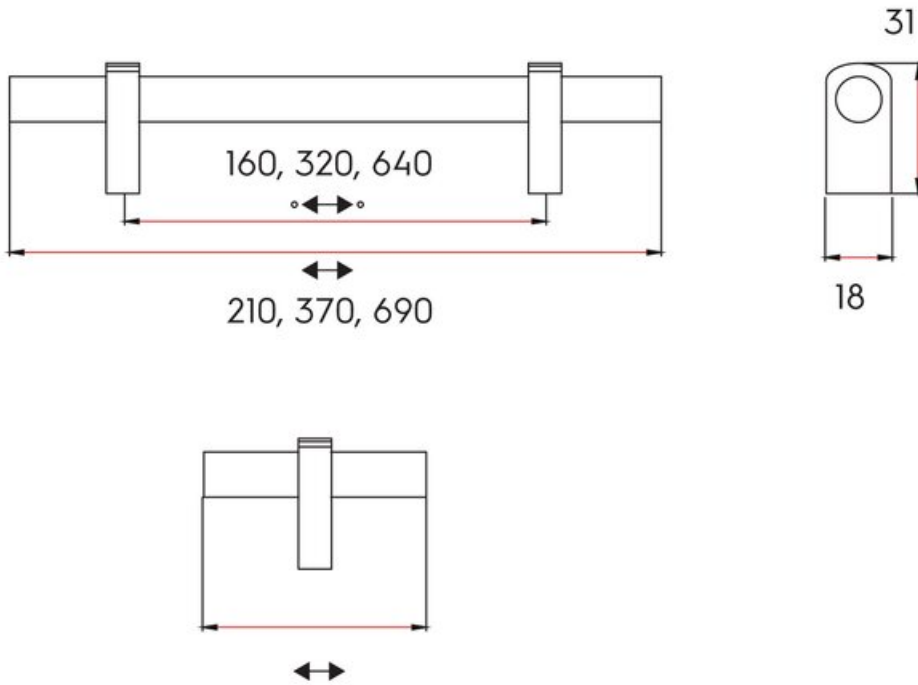

Technical Documents

View this product online at <https://marathonhardware.com/pd/8170-640-TBRZ>