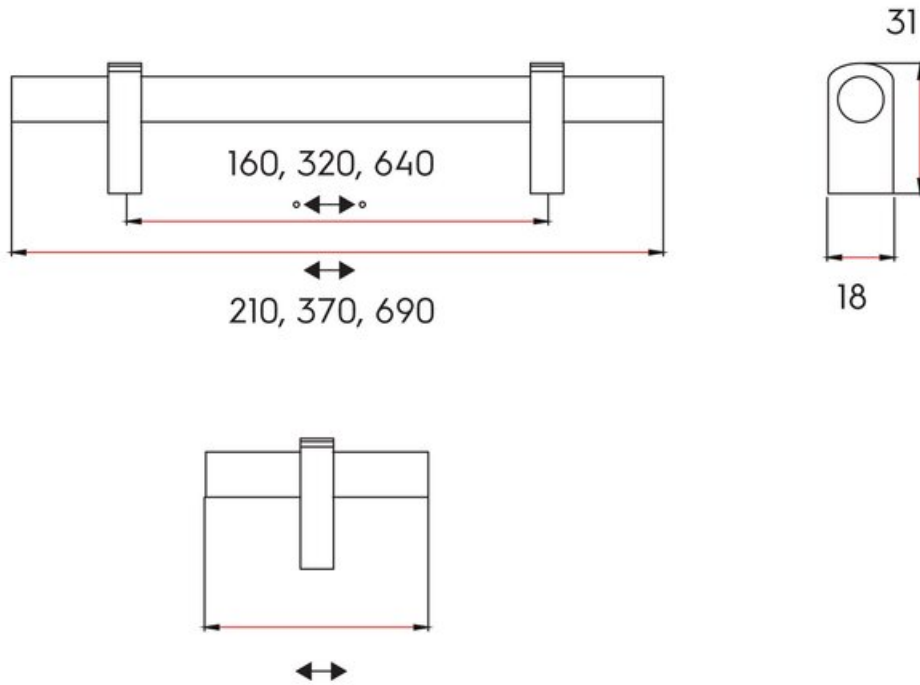

Technical Documents

View this product online at <https://marathonhardware.com/pd/8170-640-SIL>