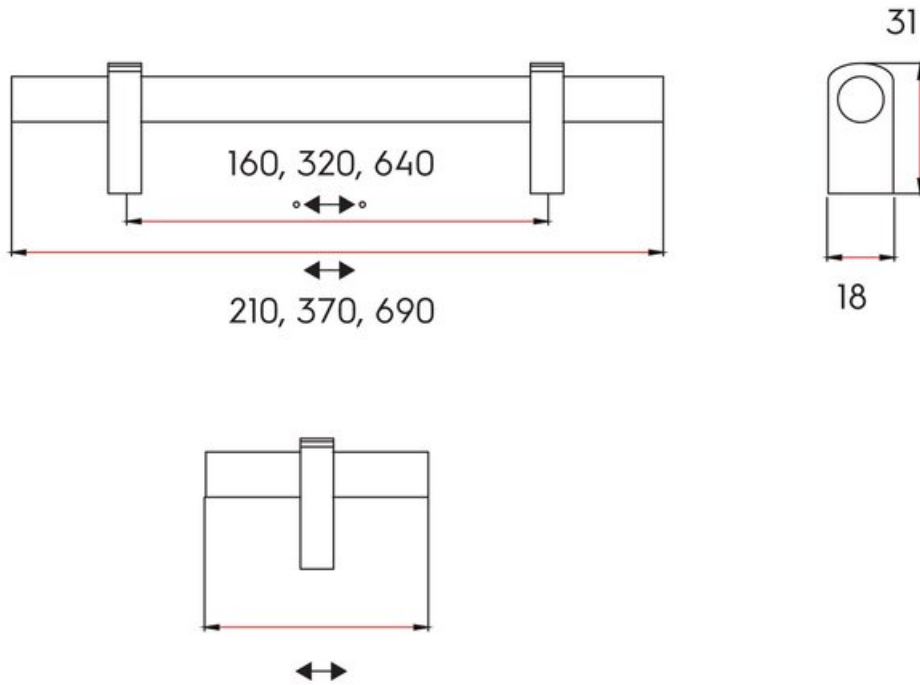

Technical Documents

View this product online at <https://marathonhardware.com/pd/8170-640-CBRZ>