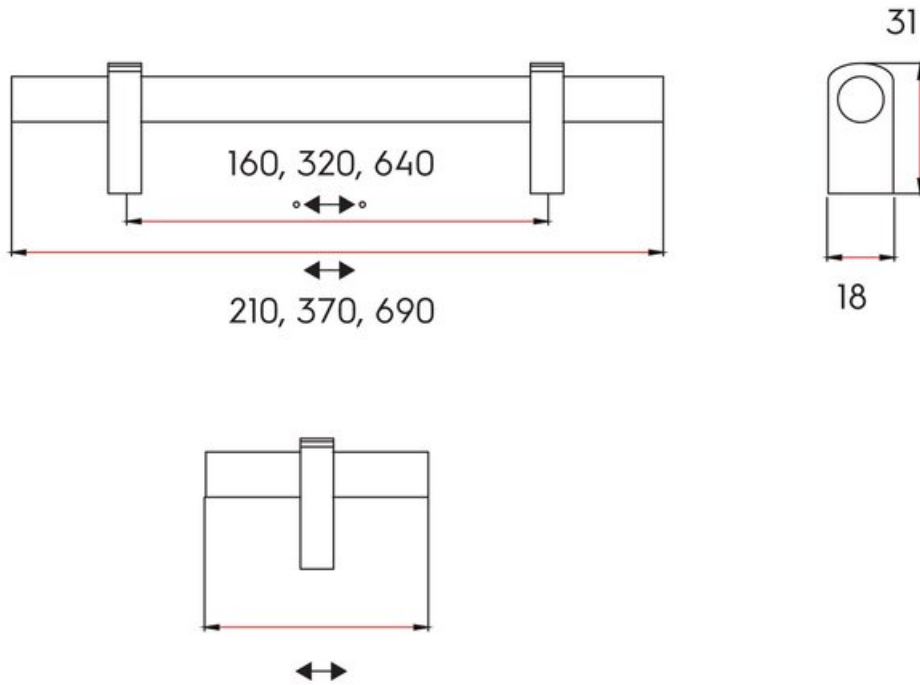

Technical Documents

View this product online at <https://marathonhardware.com/pd/8170-160-CBRZ>