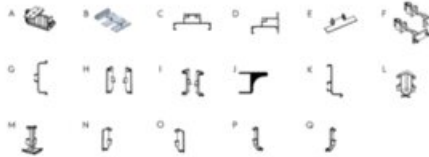

Ordering Guide

Description	Stainless Steel Look Part#	Matte Black Part#	Anodized Matte Part#	Satin Gold Part#	Bronze Part#	Grey Part#
C-Shape Profile for Horizontal Between Drawers, 3m Length	1685-AID-SS	1683-AID-MB	1685-AID-AM	1683-AID-SGLD	1685-AID-BRZ	--
L-Shape Profile for Horizontal Under Countertops, 3m Length	1682-AUC-SS	1682-AUC-MB	1682-AUC-AM	1682-AUC-SGLD	1682-AUC-BRZ	--
Profile for Vertical Double Doors, 3m Length	1684-AV2-SS	1684-AV2-MB	1684-AV2-AM	1684-AV2-SGLD	1684-AV2-BRZ	--
Profile for Vertical Door and End Panel, 3m Length	1685-AV1-SS	1685-AV1-MB	1685-AV1-AM	1685-AV1-SGLD	1685-AV1-BRZ	--
Upper Cabinet Profile, for Behind Door on 16mm Panel, 3m Length	1645-2APC-SS	1645-2APC-MB	1645-2APC-AM	1645-2APC-SGLD	1645-2APC-BRZ	--
Corner Connector for Horizontal L-Shape Profile, Inside 90 Degrees	1682-AP4-SS	1682-AP4-MB	1682-AP4-AM	1682-AP4-SGLD	1682-AP4-BRZ	--
Corner Connector for Horizontal L-Shape Profile, Outside 90 Degrees	1682-AP5-SS	1682-AP5-MB	1682-AP5-AM	1682-AP5-SGLD	1682-AP5-BRZ	--
Open Cover Cap for L-Shape Profiles, Right	1682-APR-SS	1682-APR-MB	1682-APR-AM	1682-APR-SGLD	1682-APR-BRZ	--
Open Cover Cap for L-Shape Profiles, Left	1682-APL-SS	1682-APL-MB	1682-APL-AM	1682-APL-SGLD	1682-APL-BRZ	--
Closed Cover Cap for L-Shape Profiles, Right	1682-AP2R-SS	1682-AP2R-MB	1682-AP2R-AM	1682-AP2R-SGLD	1682-AP2R-BRZ	--
Closed Cover Cap for L-Shape Profiles, Left	1682-AP2L-SS	1682-AP2L-MB	1682-AP2L-AM	1682-AP2L-SGLD	1682-AP2L-BRZ	--
Open Cover Cap for C-Shape Profiles	1683-APU-SS	1683-APU-MB	1683-APU-AM	1683-APU-SGLD	1683-APU-BRZ	--
Closed Cover Cap for C-Shape Profiles	1683-AP2U-SS	1683-AP2U-MB	1683-AP2U-AM	1683-AP2U-SGLD	1683-AP2U-BRZ	--
Vertical Profile Closed Cover Cap for Top/Bottom	1684-APT8-SS	1684-APT8-MB	1684-APT8-AM	1684-APT8-SGLD	1684-APT8-BRZ	--
Mounting Clip, Screw-On	--	--	--	--	--	1682-AP8
Mounting Clip, Plastic Dowel (5mm)	--	--	--	--	--	1682-AP9

800.840.1228 / MARATHONHARDWARE.COM

View this product online at <https://marathonhardware.com/pd/EUR-COLOURCHIP-SS>