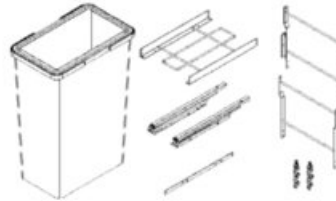

### Product Features

The M-Series SpaceBin is an ideal pullout waste storage system for the average home. Five widths plus two and four bin combinations offer multiple solutions for the most popular base cabinet sizes. An adjustable door mount adds a level of clean sophistication to this highly functional kitchen accessory.

- Optional lids with or without odour filters
- Bottom mounted waste unit with synchronized soft-close slides
- Five widths: 12, 15, 18, 21 and 24 inch
- Available in 2 bin or 4 bin configurations
- Door Adjustment: height +/- 8mm, lateral +/- 3mm, tilt +/- 3 degrees
- Assembled unit height: 400mm - 590mm
- Anthracite finish
- Load Capacity: 60kg (132lbs)

### Complete Kit Ordering Guide

Width	Capacity	Dimensions W x D x H	Kit#
12"	18L + 8L	254mm x 525mm x 400mm (10" x 20 1/4" x 15 1/2")	041-SBH12-26-AG
	15L + 15L	254mm x 525mm x 400mm (10" x 20 1/4" x 15 1/2")	041-SBH12-30-AG
	24L + 8L	254mm x 525mm x 500mm (10" x 20 1/4" x 19 1/4")	041-SBH12-32-AG
	29L + 8L	254mm x 525mm x 590mm (10" x 20 1/4" x 23 1/4")	041-SBH12-37-AG
15"	18L + 18L	326mm x 525mm x 400mm (12 7/8" x 20 1/4" x 15 1/2")	041-SBH15-26-AG
	24L + 24L	326mm x 525mm x 500mm (12 7/8" x 20 1/4" x 19 1/4")	041-SBH15-48-AG
	29L + 29L	326mm x 525mm x 590mm (12 7/8" x 20 1/4" x 23 1/4")	041-SBH15-58-AG
18"	24L + 24L	384mm x 525mm x 500mm (15 1/4" x 20 1/4" x 19 1/4")	041-SBH18-48-AG
	35L + 35L	384mm x 525mm x 590mm (15 1/4" x 20 1/4" x 23 1/4")	041-SBH18-70-AG
	18L + 18L + 8L + 8L	470mm x 525mm x 400mm (18 1/2" x 20 1/4" x 15 1/2")	041-SBH21-52-AG
21"	24L + 24L + 8L + 8L	470mm x 525mm x 500mm (18 1/2" x 20 1/4" x 19 1/4")	041-SBH21-64-AG
	29L + 29L + 8L + 8L	470mm x 525mm x 590mm (18 1/2" x 20 1/4" x 23 1/4")	041-SBH21-74-AG
24"	35L + 35L + 8L + 8L	534mm x 525mm x 590mm (20 1/4" x 20 1/4" x 23 1/4")	041-SBH24-86-AG