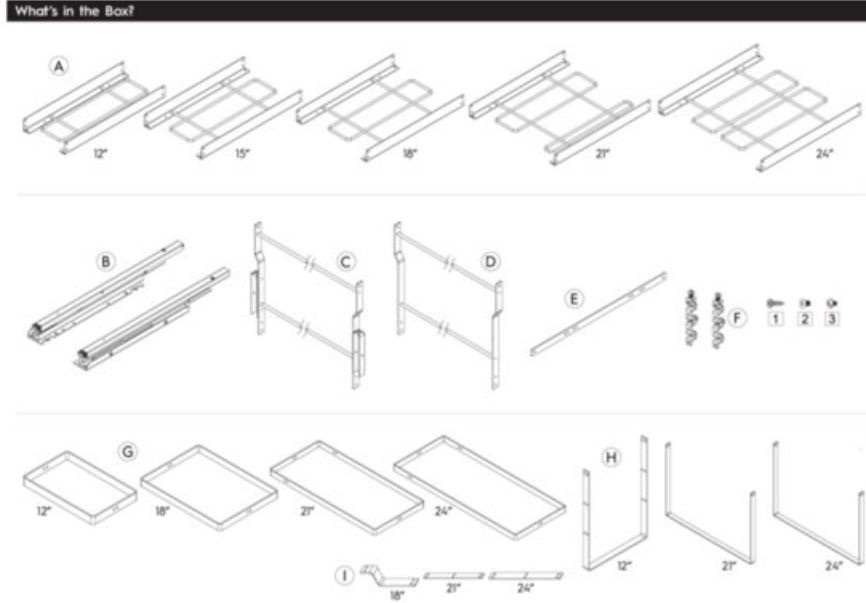

Technical Documents

MARATHON M-Series SpaceBin

Bottom Dimensions   **Door Dimensions**   **Reference Table**

Model	Cabinet Bottom (X)	Cabinet Door (Y)
D41-SBM12-xx-AG	126	217
D41-SBM15-xx-AG	203	295
D41-SBM18-xx-AG	272	364
D41-SBM21-xx-AG	358	450
D41-SBM24-xx-AG	422	514

1.

View this product online at <https://marathonhardware.com/pd/041-SWBH-18-24-29-35-G>