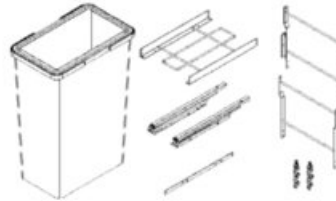

### Product Features

The M-Series SpaceBin is an ideal pullout waste storage system for the average home. Five widths plus two and four bin combinations offer multiple solutions for the most popular base cabinet sizes. An adjustable door mount adds a level of clean sophistication to this highly functional kitchen accessory.

- Optional lids with or without odour filters
- Bottom mounted waste unit with synchronized soft-close slides
- Five widths: 12, 15, 18, 21 and 24 inch
- Available in 2 bin or 4 bin configurations
- Door Adjustment: height +/- 8mm, lateral +/- 3mm, tilt +/- 3 degrees
- Assembled unit height: 400mm - 590mm
- Anthracite finish
- Load Capacity: 60kg (132lbs)

### Complete Kit Ordering Guide

Width	Capacity	Dimensions W x D x H	Kit#
12"	18L + 8L	254mm x 525mm x 400mm (10" x 20 1/4" x 15 1/2")	041-SBH12-26-AG
	15L + 15L	254mm x 525mm x 400mm (10" x 20 1/4" x 15 1/2")	041-SBH12-30-AG
	24L + 8L	254mm x 525mm x 500mm (10" x 20 1/4" x 19 1/4")	041-SBH12-32-AG
	29L + 8L	254mm x 525mm x 590mm (10" x 20 1/4" x 23 1/4")	041-SBH12-37-AG
15"	18L + 18L	326mm x 525mm 400mm (12 1/4" x 20 1/4" x 15 1/2")	041-SBH15-26-AG
	24L + 24L	326mm x 525mm 500mm (12 1/4" x 20 1/4" x 19 1/4")	041-SBH15-48-AG
	29L + 29L	326mm x 525mm 590mm (12 1/4" x 20 1/4" x 23 1/4")	041-SBH15-58-AG
18"	24L + 24L	384mm x 525mm x 500mm (15 1/4" x 20 1/4" x 19 1/4")	041-SBH18-48-AG
	35L + 35L	384mm x 525mm x 590mm (15 1/4" x 20 1/4" x 23 1/4")	041-SBH18-70-AG
	18L + 18L + 8L + 8L	470mm x 525mm x 400mm (18 1/2" x 20 1/4" x 15 1/2")	041-SBH21-52-AG
21"	24L + 24L + 8L + 8L	470mm x 525mm x 500mm (18 1/2" x 20 1/4" x 19 1/4")	041-SBH21-64-AG
	29L + 29L + 8L + 8L	470mm x 525mm x 590mm (18 1/2" x 20 1/4" x 23 1/4")	041-SBH21-74-AG
24"	35L + 35L + 8L + 8L	534mm x 525mm x 590mm (20 1/4" x 20 1/4" x 23 1/4")	041-SBH24-86-AG