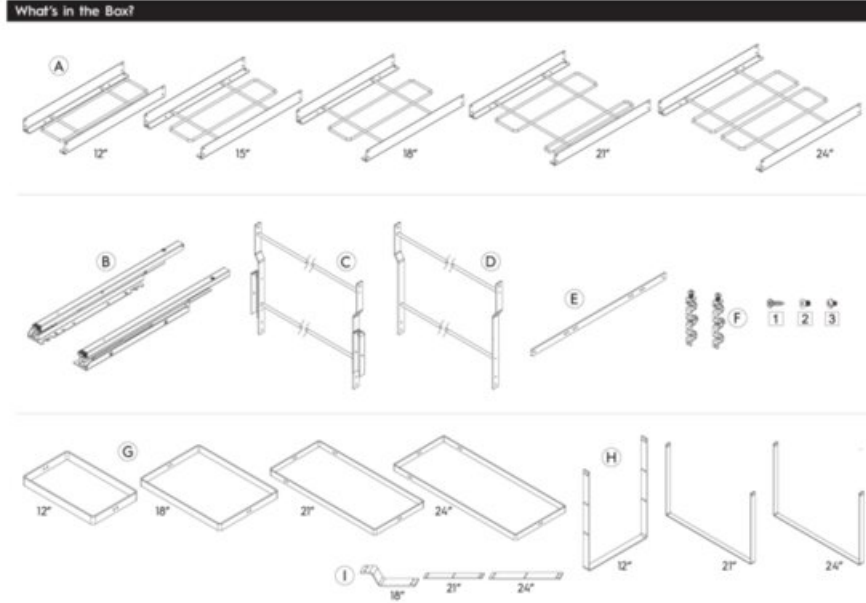

Space Waste Bin handle Light grey

Part Number: 041-SWBH-15-G

M-Series SpaceBin Waste Bin Handle, 15in, Light Grey

Technical Documents

MARATHON M-Series SpaceBin

Bottom Dimensions	Door Dimensions	Reference Table																		
		<table border="1"> <thead> <tr> <th>Model</th> <th>Cabinet Bottom (X)</th> <th>Cabinet Door (Y)</th> </tr> </thead> <tbody> <tr> <td>D41-SBM12-xx-AG</td> <td>126</td> <td>217</td> </tr> <tr> <td>D41-SBM15-xx-AG</td> <td>203</td> <td>295</td> </tr> <tr> <td>D41-SBM18-xx-AG</td> <td>272</td> <td>364</td> </tr> <tr> <td>D41-SBM21-xx-AG</td> <td>358</td> <td>450</td> </tr> <tr> <td>D41-SBM24-xx-AG</td> <td>422</td> <td>514</td> </tr> </tbody> </table>	Model	Cabinet Bottom (X)	Cabinet Door (Y)	D41-SBM12-xx-AG	126	217	D41-SBM15-xx-AG	203	295	D41-SBM18-xx-AG	272	364	D41-SBM21-xx-AG	358	450	D41-SBM24-xx-AG	422	514
Model	Cabinet Bottom (X)	Cabinet Door (Y)																		
D41-SBM12-xx-AG	126	217																		
D41-SBM15-xx-AG	203	295																		
D41-SBM18-xx-AG	272	364																		
D41-SBM21-xx-AG	358	450																		
D41-SBM24-xx-AG	422	514																		

1.

View this product online at <https://marathonhardware.com/pd/041-SWBH-15-G>

Technical Documents

M-Series SpaceBin

Product Features

The M-Series SpaceBin is an ideal pullout waste storage system for the average home. Five widths plus two and four bin combinations offer multiple solutions for the most popular base cabinet sizes. An adjustable door mount adds a level of clean sophistication to this highly functional kitchen accessory.