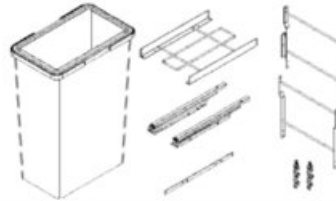

1.

View this product online at <https://marathonhardware.com/pd/041-SWBH-15-G>

Technical Documents

M-Series SpaceBin

Product Features

The M-Series SpaceBin is an ideal pullout waste storage system for the average home. Five widths plus two and four bin combinations offer multiple solutions for the most popular base cabinet sizes. An adjustable door mount adds a level of clean sophistication to this highly functional kitchen accessory.

What's In the Box

- Slide
- Door brackets
- Frame
- Bins
- Mounting screws

Complete Kit Ordering Guide

Width	Capacity	Dimensions W x D x H	Kit#
12"	18L + 8L	254mm x 525mm x 400mm (10" x 20 1/4" x 15 1/2")	041-SBH12-26-AG
	15L + 15L	254mm x 525mm x 400mm (10" x 20 1/4" x 15 1/2")	041-SBH12-30-AG
	24L + 8L	254mm x 525mm x 500mm (10" x 20 1/4" x 19 1/2")	041-SBH12-32-AG
	29L + 8L	254mm x 525mm x 590mm (10" x 20 1/4" x 23 1/2")	041-SBH12-37-AG
15"	18L + 18L	326mm x 525mm x 400mm (12 7/8" x 20 1/4" x 15 1/2")	041-SBH15-36-AG
	24L + 24L	326mm x 525mm x 500mm (12 7/8" x 20 1/4" x 19 1/2")	041-SBH15-48-AG
	29L + 29L	326mm x 525mm x 590mm (12 7/8" x 20 1/4" x 23 1/2")	041-SBH15-58-AG
18"	24L + 24L	384mm x 525mm x 500mm (15 1/4" x 20 1/4" x 19 1/2")	041-SBH18-48-AG
	35L + 35L	384mm x 525mm x 590mm (15 1/4" x 20 1/4" x 23 1/2")	041-SBH18-70-AG
	18L + 18L + 8L + 8L	470mm x 525mm x 400mm (18 1/2" x 20 1/4" x 15 1/2")	041-SBH21-52-AG
21"	24L + 24L + 8L + 8L	470mm x 525mm x 500mm (18 1/2" x 20 1/4" x 19 1/2")	041-SBH21-64-AG
	29L + 29L + 8L + 8L	470mm x 525mm x 590mm (18 1/2" x 20 1/4" x 23 1/2")	041-SBH21-74-AG
24"	35L + 35L + 8L + 8L	534mm x 525mm x 590mm (20 7/8" x 20 1/4" x 23 1/2")	041-SBH24-86-AG