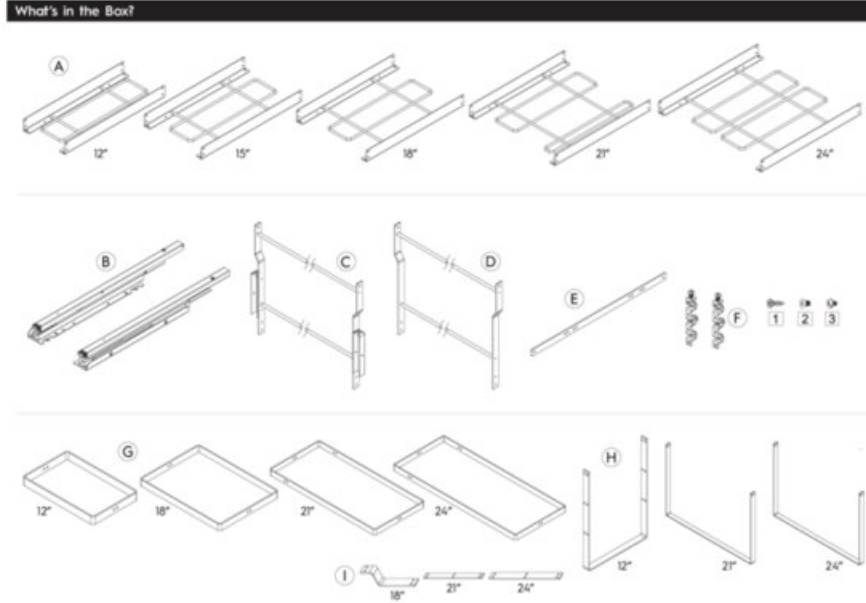

Space Waste Bin 8 litres Anthracite

Part Number: 041-SWB-8-AG

M-Series SpaceBin Waste Bin, 8L, Anthracite

Depth	150
Height	340
Volume	8L
Width	225

Technical Documents

MARATHON M-Series SpaceBin

Bottom Dimensions **Door Dimensions** **Reference Table**

Technical Documents

M-Series SpaceBin

Product Features

The M-Series SpaceBin is an ideal pullout waste storage system for the average home. Five widths plus two and four bin combinations offer multiple solutions for the most popular base cabinet sizes. An adjustable door mount adds a level of clean sophistication to this highly functional kitchen accessory.

What's In the Box

- Slide
- Door brackets
- Frame
- Bins
- Mounting screws

Complete Kit Ordering Guide

Width	Capacity	Dimensions W x D x H	Kit#
12"	18L + 8L	254mm x 525mm x 400mm (10" x 20 1/4" x 15 1/2")	041-SBM12-26-AG
	15L + 15L	254mm x 525mm x 400mm (10" x 20 1/4" x 15 1/2")	041-SBM12-30-AG
	24L + 8L	254mm x 525mm x 500mm (10" x 20 1/4" x 19 1/4")	041-SBM12-32-AG
	29L + 8L	254mm x 525mm x 590mm (10" x 20 1/4" x 23 1/4")	041-SBM12-37-AG
15"	18L + 18L	326mm x 525mm x 400mm (12 7/8" x 20 1/4" x 15 1/2")	041-SBM15-26-AG
	24L + 24L	326mm x 525mm x 500mm (12 7/8" x 20 1/4" x 19 1/4")	041-SBM15-32-AG
	29L + 29L	326mm x 525mm x 590mm (12 7/8" x 20 1/4" x 23 1/4")	041-SBM15-38-AG
18"	24L + 24L	384mm x 525mm x 500mm (15 1/4" x 20 1/4" x 19 1/4")	041-SBM18-32-AG
	35L + 35L	384mm x 525mm x 590mm (15 1/4" x 20 1/4" x 23 1/4")	041-SBM18-37-AG
	18L + 18L + 8L + 8L	470mm x 525mm x 400mm (18 1/2" x 20 1/4" x 15 1/2")	041-SBM21-26-AG
21"	24L + 24L + 8L + 8L	470mm x 525mm x 500mm (18 1/2" x 20 1/4" x 19 1/4")	041-SBM21-32-AG
	29L + 29L + 8L + 8L	470mm x 525mm x 590mm (18 1/2" x 20 1/4" x 23 1/4")	041-SBM21-37-AG
24"	35L + 35L + 8L + 8L	534mm x 525mm x 590mm (20 1/4" x 20 1/4" x 23 1/4")	041-SBM24-37-AG