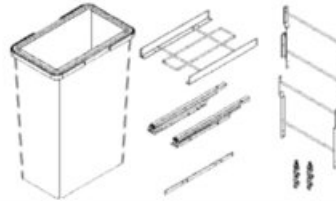

Technical Documents

M-Series SpaceBin

Product Features

The M-Series SpaceBin is an ideal pullout waste storage system for the average home. Five widths plus two and four bin combinations offer multiple solutions for the most popular base cabinet sizes. An adjustable door mount adds a level of clean sophistication to this highly functional kitchen accessory.

- Optional lids with or without odour filters
- Bottom mounted waste unit with synchronized soft-close slides
- Five widths: 12, 15, 18, 21 and 24 inch
- Available in 2 bin or 4 bin configurations
- Door Adjustment: height +/- 8mm, lateral +/- 3mm, tilt +/- 3 degrees
- Assembled unit height: 400mm - 590mm
- Anthracite finish
- Load Capacity: 60kg (132lbs)

What's In the Box

- Slide
- Door brackets
- Frame
- Bins
- Mounting screws

Complete Kit Ordering Guide

Width	Capacity	Dimensions W x D x H	Kit#
12"	18L + 8L	254mm x 525mm x 400mm (10" x 20 1/4" x 15 1/2")	041-SBM12-26-AG
	15L + 15L	254mm x 525mm x 400mm (10" x 20 1/4" x 15 1/2")	041-SBM12-30-AG
	24L + 8L	254mm x 525mm x 500mm (10" x 20 1/4" x 19 1/2")	041-SBM12-32-AG
	29L + 8L	254mm x 525mm x 590mm (10" x 20 1/4" x 23 1/2")	041-SBM12-37-AG
15"	18L + 18L	326mm x 525mm x 400mm (12 7/8" x 20 1/4" x 15 1/2")	041-SBM15-36-AG
	24L + 24L	326mm x 525mm x 500mm (12 7/8" x 20 1/4" x 19 1/2")	041-SBM15-48-AG
	29L + 29L	326mm x 525mm x 590mm (12 7/8" x 20 1/4" x 23 1/2")	041-SBM15-58-AG
18"	24L + 24L	384mm x 525mm x 500mm (15 1/4" x 20 1/4" x 19 1/2")	041-SBM18-48-AG
	35L + 35L	384mm x 525mm x 590mm (15 1/4" x 20 1/4" x 23 1/2")	041-SBM18-70-AG
	18L + 18L + 8L + 8L	470mm x 525mm x 400mm (18 1/2" x 20 1/4" x 15 1/2")	041-SBM21-52-AG
21"	24L + 24L + 8L + 8L	470mm x 525mm x 500mm (18 1/2" x 20 1/4" x 19 1/2")	041-SBM21-64-AG
	29L + 29L + 8L + 8L	470mm x 525mm x 590mm (18 1/2" x 20 1/4" x 23 1/2")	041-SBM21-74-AG
24"	35L + 35L + 8L + 8L	534mm x 525mm x 590mm (20 7/8" x 20 1/4" x 23 1/2")	041-SBM24-86-AG