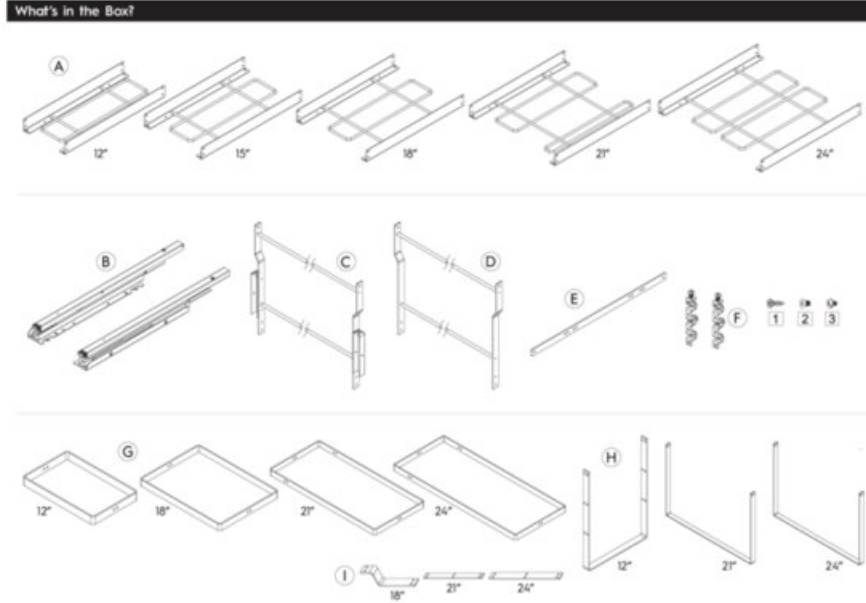

Space Waste Bin 35 litres Anthracite

Part Number: 041-SWB-35-AG

M-Series SpaceBin Waste Bin, 35L, Anthracite

Depth	530
Height	227
Volume	35L
Width	372

Technical Documents

MARATHON M-Series SpaceBin

Bottom Dimensions **Door Dimensions** **Reference Table**

Technical Documents

M-Series SpaceBin

Product Features

The M-Series SpaceBin is an ideal pullout waste storage system for the average home. Five widths plus two and four bin combinations offer multiple solutions for the most popular base cabinet sizes. An adjustable door mount adds a level of clean sophistication to this highly functional kitchen accessory.

What's In the Box

- Slide
- Door brackets
- Frame
- Bins
- Mounting screws

Complete Kit Ordering Guide

Width	Capacity	Dimensions W x D x H	Kit#
12"	18L + 8L	254mm x 525mm x 400mm (10" x 20 1/4" x 15 1/2")	041-SBM12-26-AG
	15L + 15L	254mm x 525mm x 400mm (10" x 20 1/4" x 15 1/2")	041-SBM12-30-AG
	24L + 8L	254mm x 525mm x 500mm (10" x 20 1/4" x 19 1/2")	041-SBM12-32-AG
	29L + 8L	254mm x 525mm x 590mm (10" x 20 1/4" x 23 1/2")	041-SBM12-37-AG
15"	18L + 18L	326mm x 525mm x 400mm (12 7/8" x 20 1/4" x 15 1/2")	041-SBM15-36-AG
	24L + 24L	326mm x 525mm x 500mm (12 7/8" x 20 1/4" x 19 1/2")	041-SBM15-48-AG
	29L + 29L	326mm x 525mm x 590mm (12 7/8" x 20 1/4" x 23 1/2")	041-SBM15-58-AG
18"	24L + 24L	384mm x 525mm x 500mm (15 1/4" x 20 1/4" x 19 1/2")	041-SBM18-48-AG
	35L + 35L	384mm x 525mm x 590mm (15 1/4" x 20 1/4" x 23 1/2")	041-SBM18-70-AG
	18L + 18L + 8L + 8L	470mm x 525mm x 400mm (18 1/2" x 20 1/4" x 15 1/2")	041-SBM21-52-AG
21"	24L + 24L + 8L + 8L	470mm x 525mm x 500mm (18 1/2" x 20 1/4" x 19 1/2")	041-SBM21-64-AG
	29L + 29L + 8L + 8L	470mm x 525mm x 590mm (18 1/2" x 20 1/4" x 23 1/2")	041-SBM21-74-AG
24"	35L + 35L + 8L + 8L	534mm x 525mm x 590mm (20 7/8" x 20 1/4" x 23 1/2")	041-SBM24-86-AG