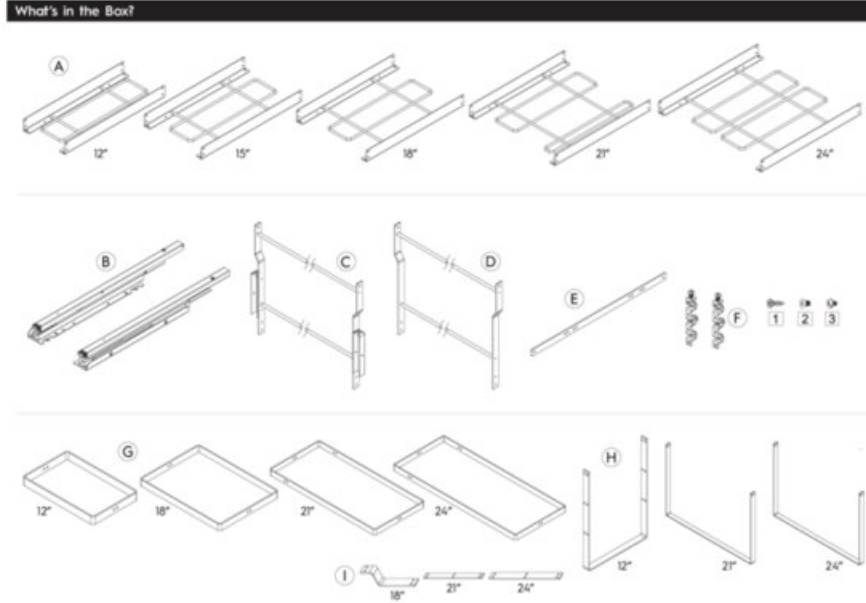

Space Waste Bin 29 litres Anthracite

Part Number: 041-SWB-29-AG

M-Series SpaceBin Waste Bin, 29L, Anthracite

Depth	227
Height	530
Volume	29L
Width	302

Technical Documents

MARATHON M-Series SpaceBin

Bottom Dimensions	Door Dimensions	Reference Table																		
		<table border="1"> <thead> <tr> <th>Model</th> <th>Cabinet Bottom (X)</th> <th>Cabinet Door (Y)</th> </tr> </thead> <tbody> <tr> <td>D41-SBM12-xx-AG</td> <td>126</td> <td>217</td> </tr> <tr> <td>D41-SBM15-xx-AG</td> <td>203</td> <td>295</td> </tr> <tr> <td>D41-SBM18-xx-AG</td> <td>272</td> <td>364</td> </tr> <tr> <td>D41-SBM21-xx-AG</td> <td>358</td> <td>450</td> </tr> <tr> <td>D41-SBM24-xx-AG</td> <td>422</td> <td>514</td> </tr> </tbody> </table>	Model	Cabinet Bottom (X)	Cabinet Door (Y)	D41-SBM12-xx-AG	126	217	D41-SBM15-xx-AG	203	295	D41-SBM18-xx-AG	272	364	D41-SBM21-xx-AG	358	450	D41-SBM24-xx-AG	422	514
Model	Cabinet Bottom (X)	Cabinet Door (Y)																		
D41-SBM12-xx-AG	126	217																		
D41-SBM15-xx-AG	203	295																		
D41-SBM18-xx-AG	272	364																		
D41-SBM21-xx-AG	358	450																		
D41-SBM24-xx-AG	422	514																		

1.

View this product online at <https://marathonhardware.com/pd/041-SWB-29-AG>

Technical Documents

M-Series SpaceBin

Product Features

The M-Series SpaceBin is an ideal pullout waste storage system for the average home. Five widths plus two and four bin combinations offer multiple solutions for the most popular base cabinet sizes. An adjustable door mount adds a level of clean sophistication to this highly functional kitchen accessory.