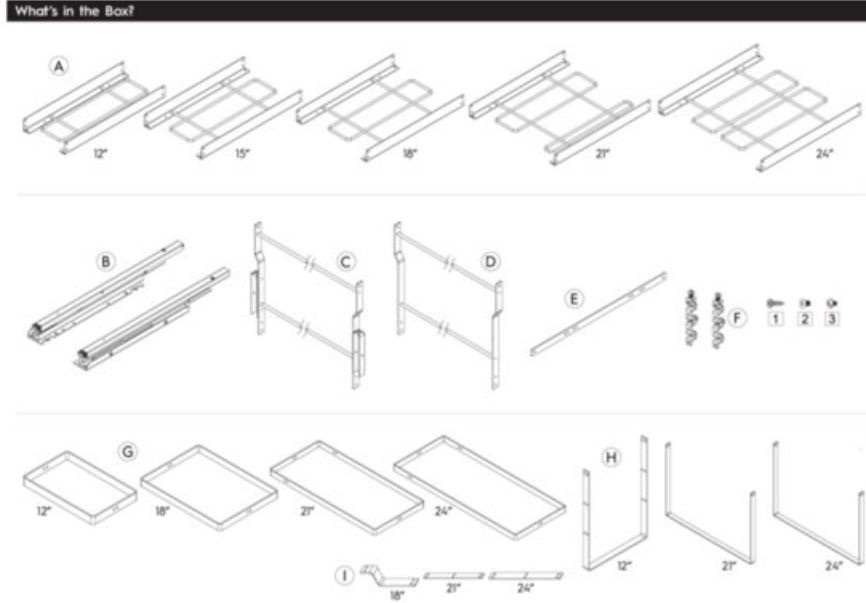

Component Type	Bin
Cover Included?	No
Depth	302mm (11-7/8 in)
Finish	Anthracite
Height	440mm (17-5/16 in)
Load Capacity	60kg
Volume	24L
Width	227mm (8-15/16 in)

Product Description

Single bins for the M-Series SpaceBin waste system are available in 6 sizes - 8L, 15L, 18L, 24L, 29L & 35L

Product Advantages

- Available in 6 sizes: 8L, 15L, 18L, 24L, 29L & 35L
- Integrated carrying handles that also secure bags in place
- Anthracite finish

Technical Documents

MARATHON M-Series SpaceBin

Bottom Dimensions	Door Dimensions	Reference Table																		
		<table border="1"> <thead> <tr> <th>Model</th> <th>Cabinet Bottom (X)</th> <th>Cabinet Door (Y)</th> </tr> </thead> <tbody> <tr> <td>D41-SBM12-xx-AG</td> <td>126</td> <td>217</td> </tr> <tr> <td>D41-SBM15-xx-AG</td> <td>203</td> <td>295</td> </tr> <tr> <td>D41-SBM18-xx-AG</td> <td>272</td> <td>364</td> </tr> <tr> <td>D41-SBM21-xx-AG</td> <td>358</td> <td>450</td> </tr> <tr> <td>D41-SBM24-xx-AG</td> <td>422</td> <td>514</td> </tr> </tbody> </table>	Model	Cabinet Bottom (X)	Cabinet Door (Y)	D41-SBM12-xx-AG	126	217	D41-SBM15-xx-AG	203	295	D41-SBM18-xx-AG	272	364	D41-SBM21-xx-AG	358	450	D41-SBM24-xx-AG	422	514
Model	Cabinet Bottom (X)	Cabinet Door (Y)																		
D41-SBM12-xx-AG	126	217																		
D41-SBM15-xx-AG	203	295																		
D41-SBM18-xx-AG	272	364																		
D41-SBM21-xx-AG	358	450																		
D41-SBM24-xx-AG	422	514																		